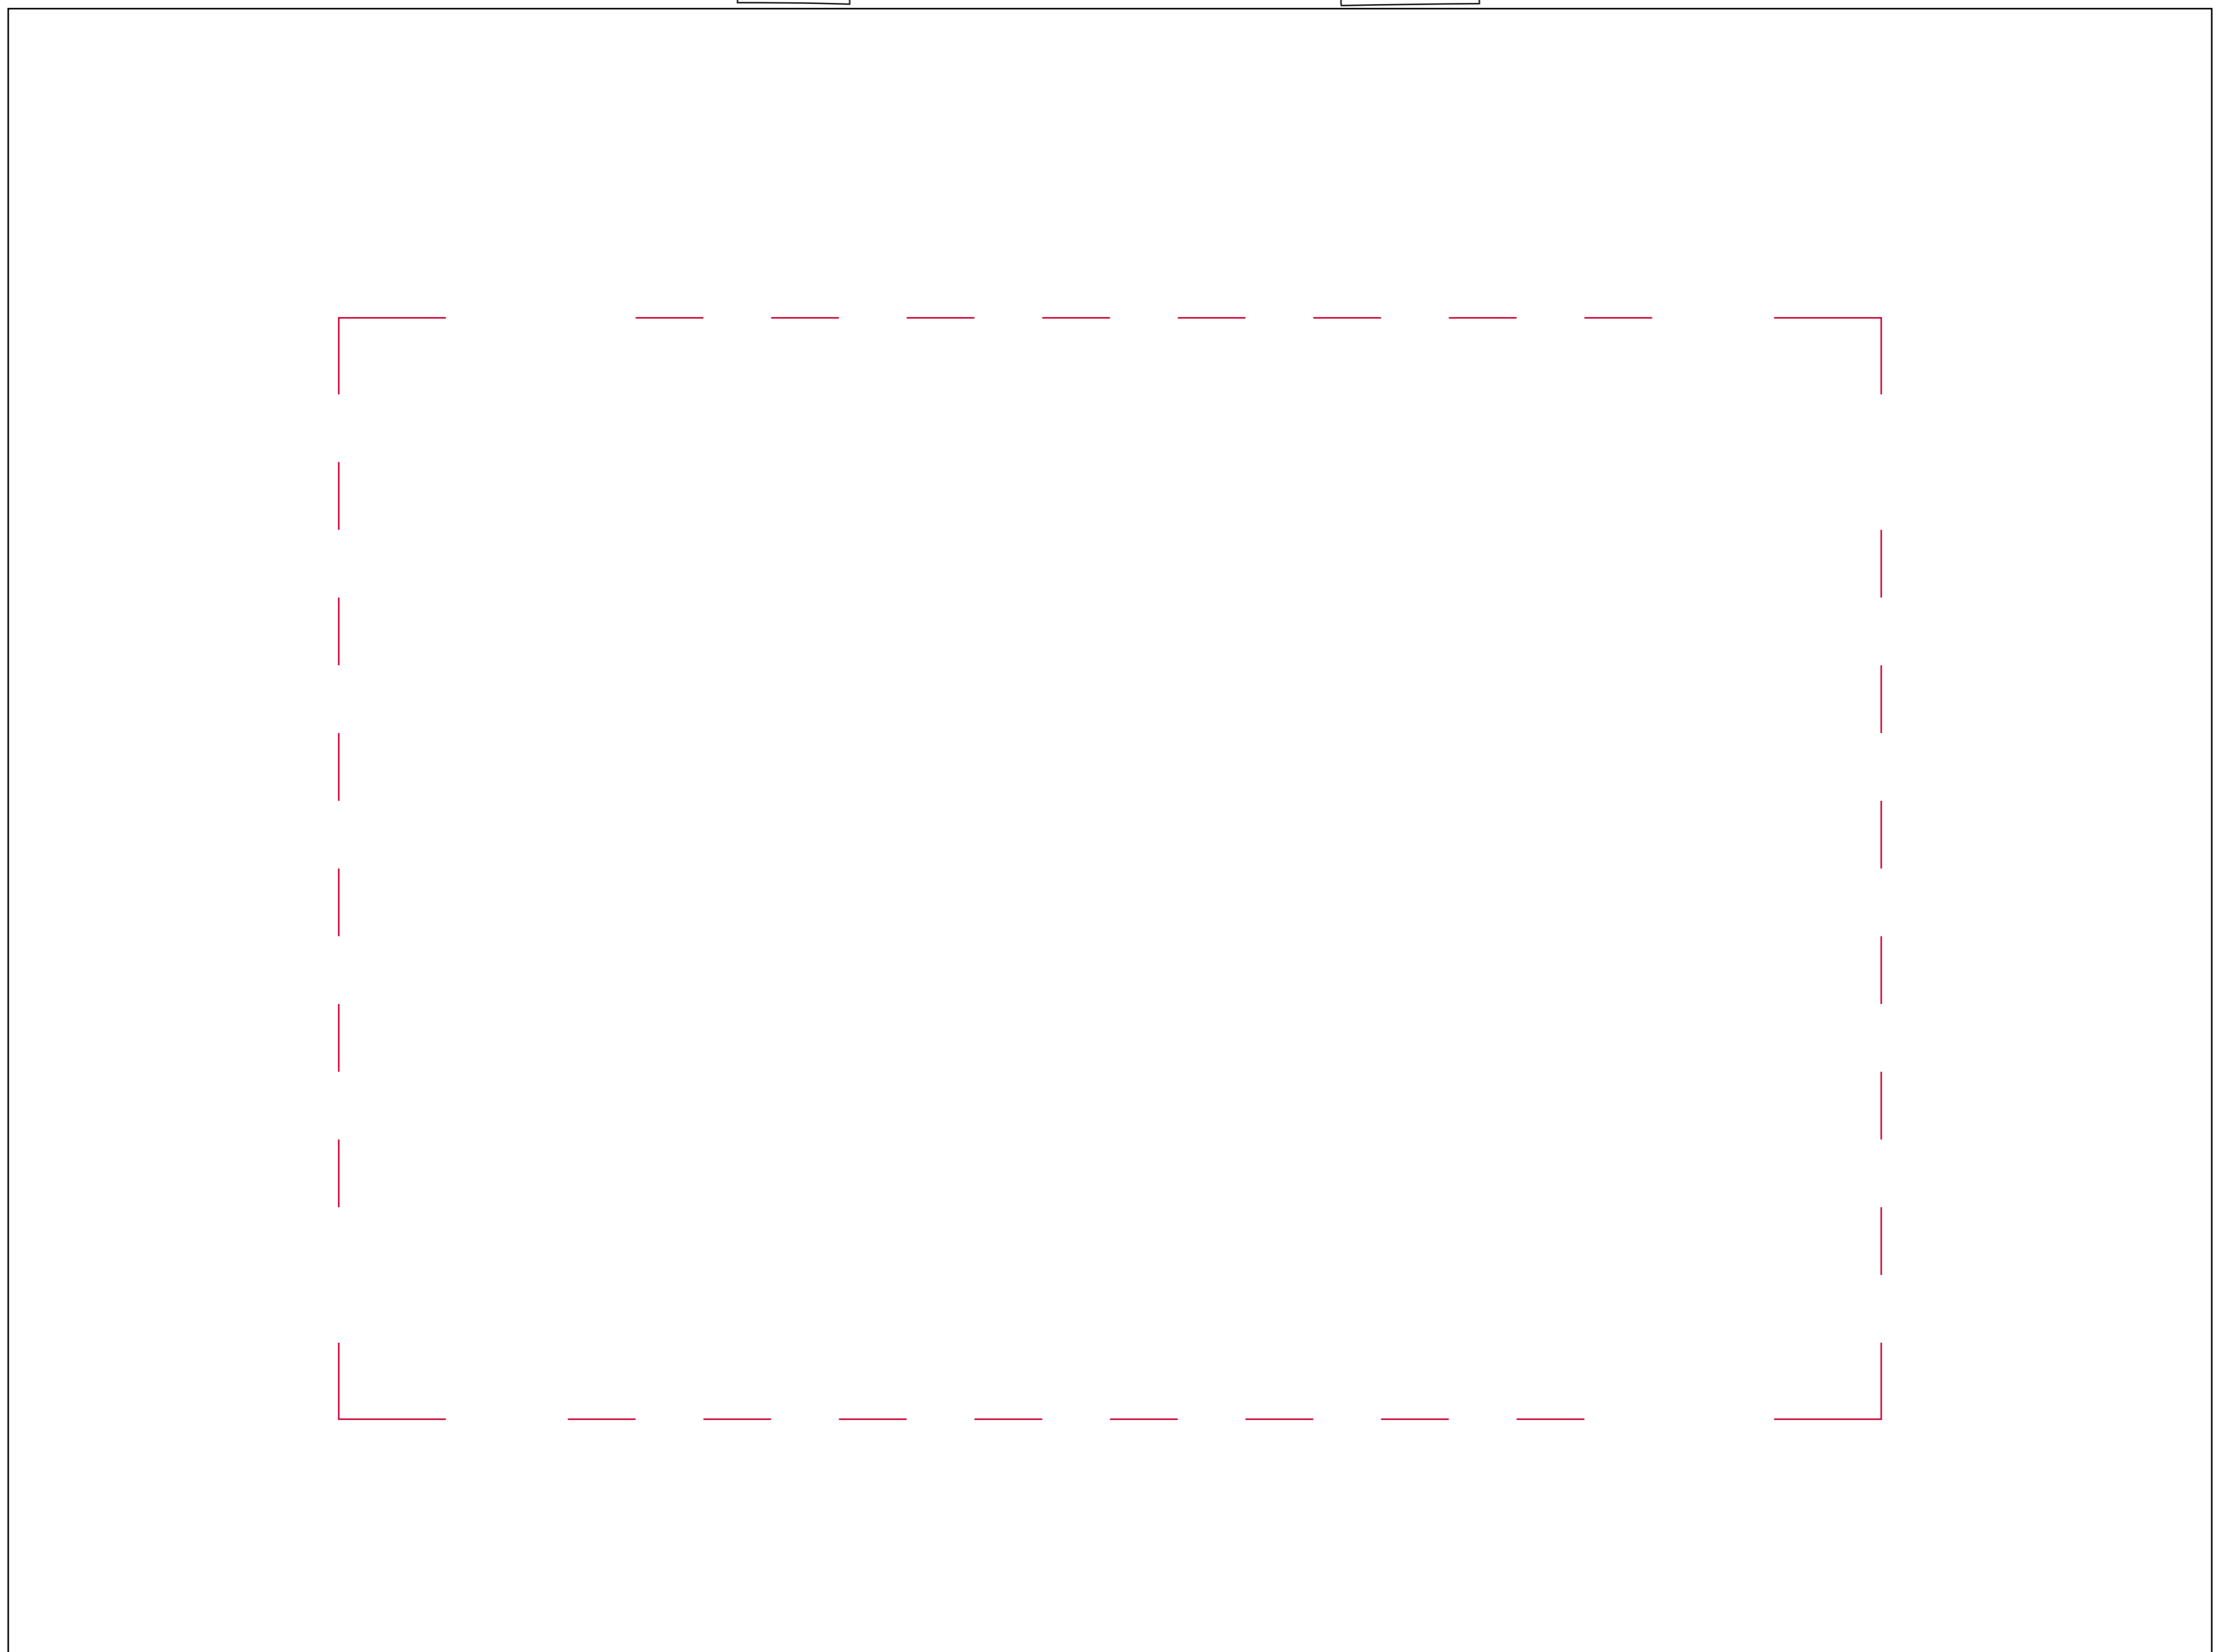

# TB500

Color: Black & White

Bag Size: 20"W x 15"H

Imprint Size: 14"W x 10"H

**Please Note:** Dotted lines are used to show max imprint area and will not print on the final bag.