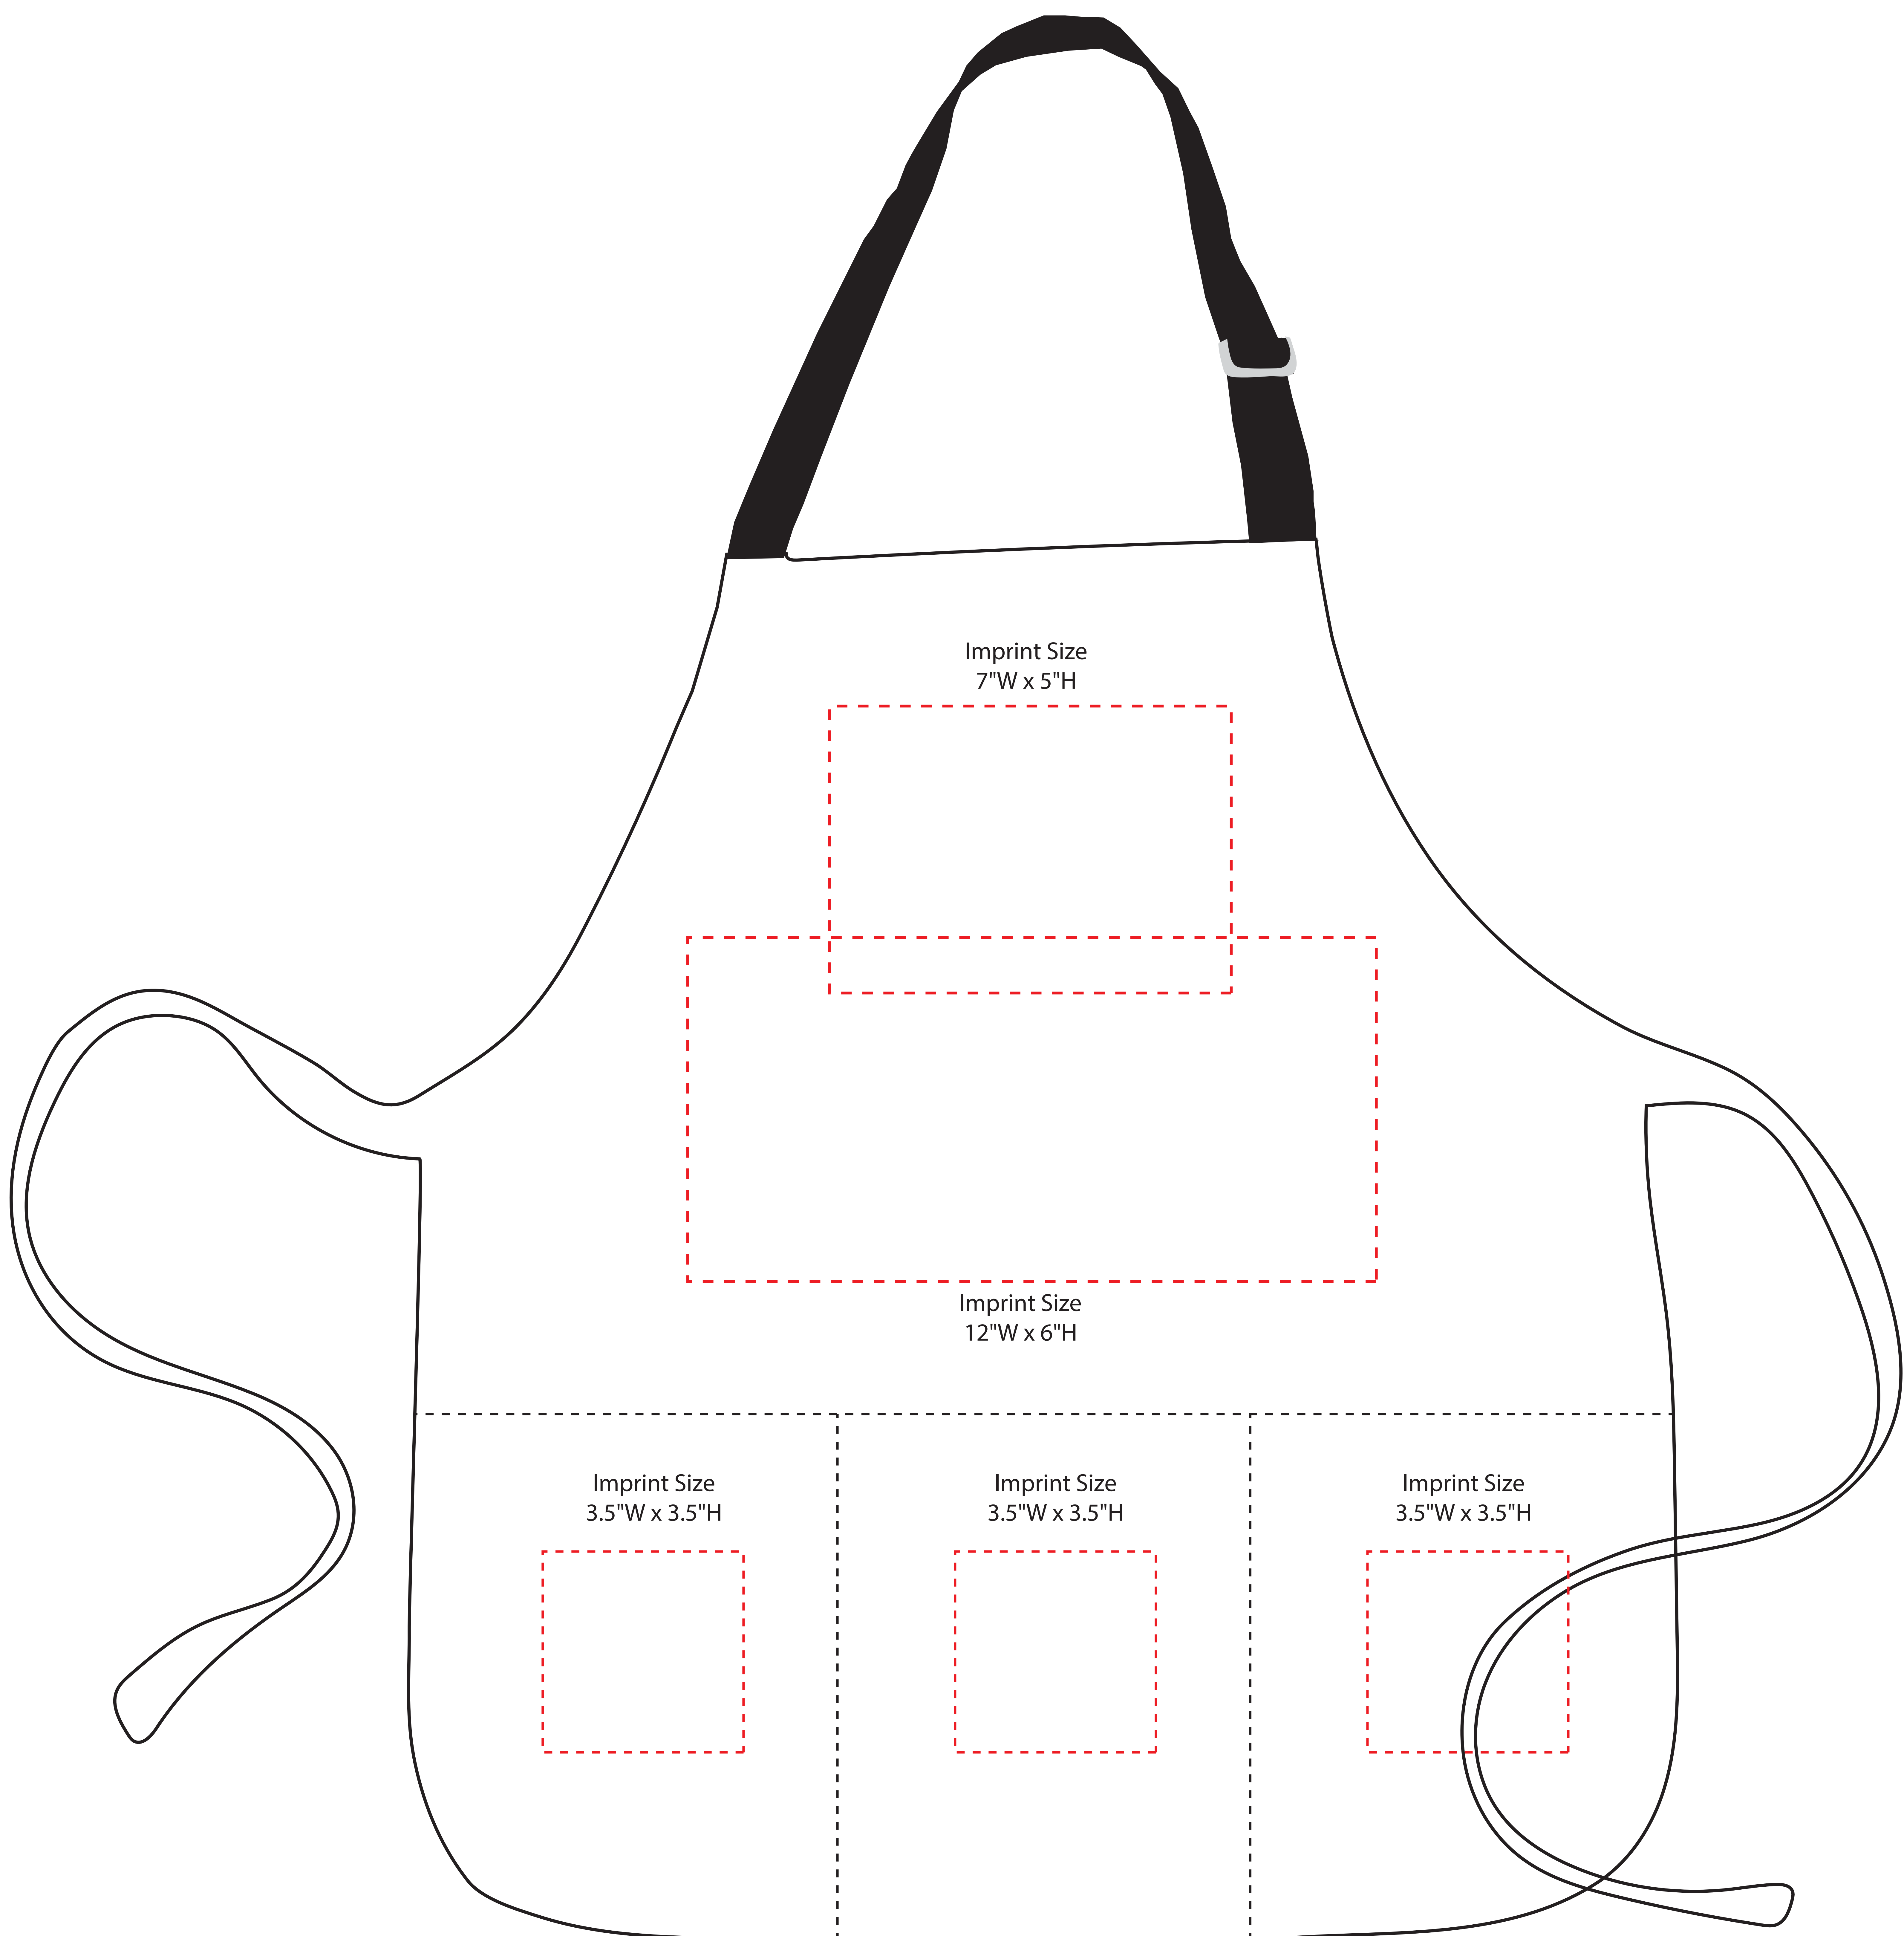

MQ4250

Color: Black & White

Apron Size: 22"W x 24"H

Scaled 33%

Please Note: Dotted lines are used to show max imprint area and will not print on the final apron.