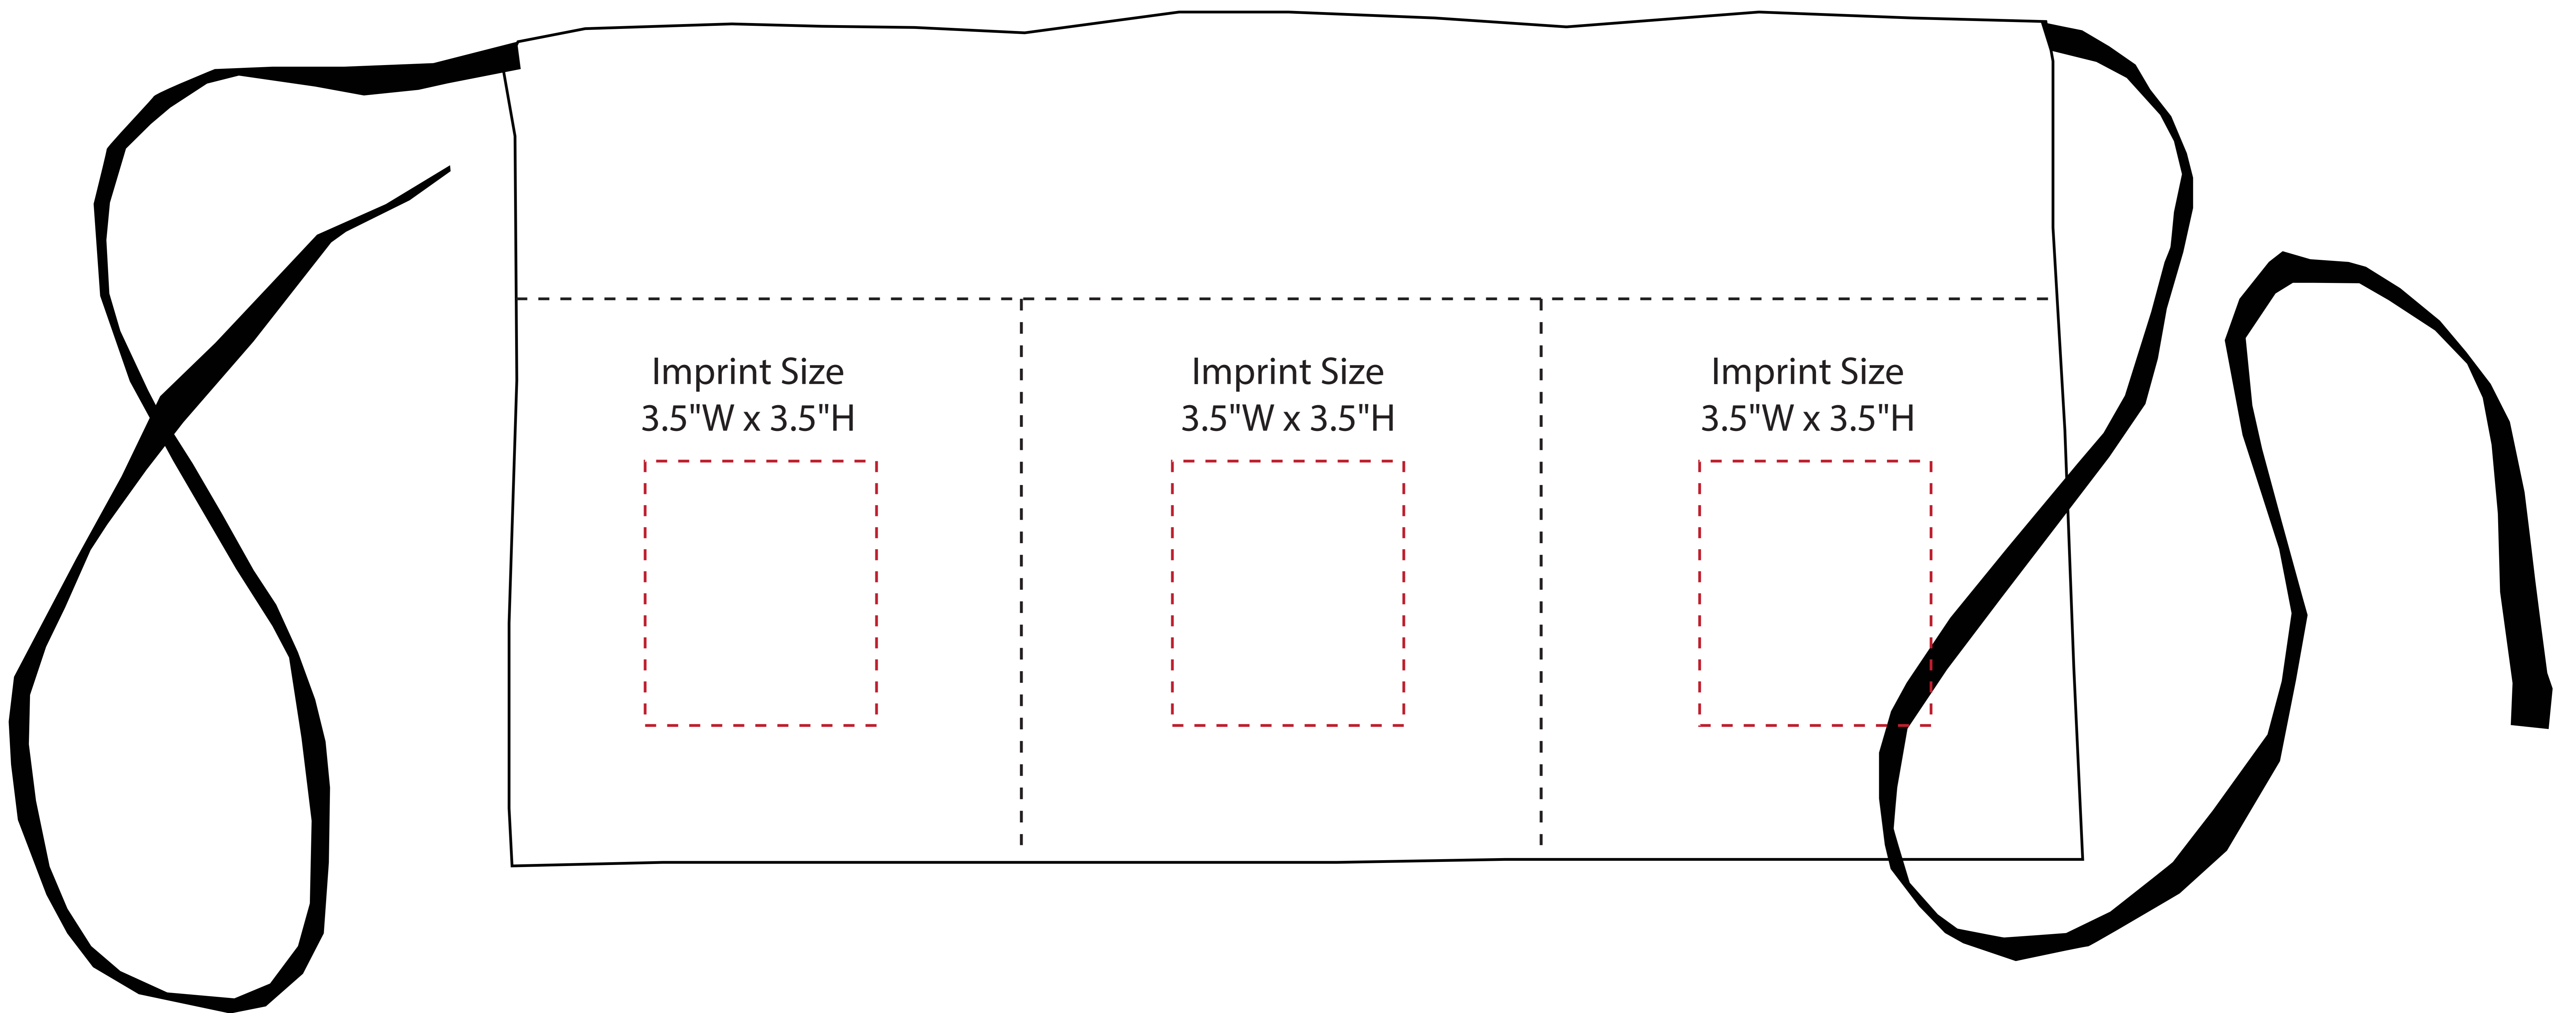

# MQ2320

Color: Black & White

Apron Size: 24"W x 12"H

Scaled 33%

**Please Note:** Dotted lines are used to show max imprint area and will not print on the final apron.