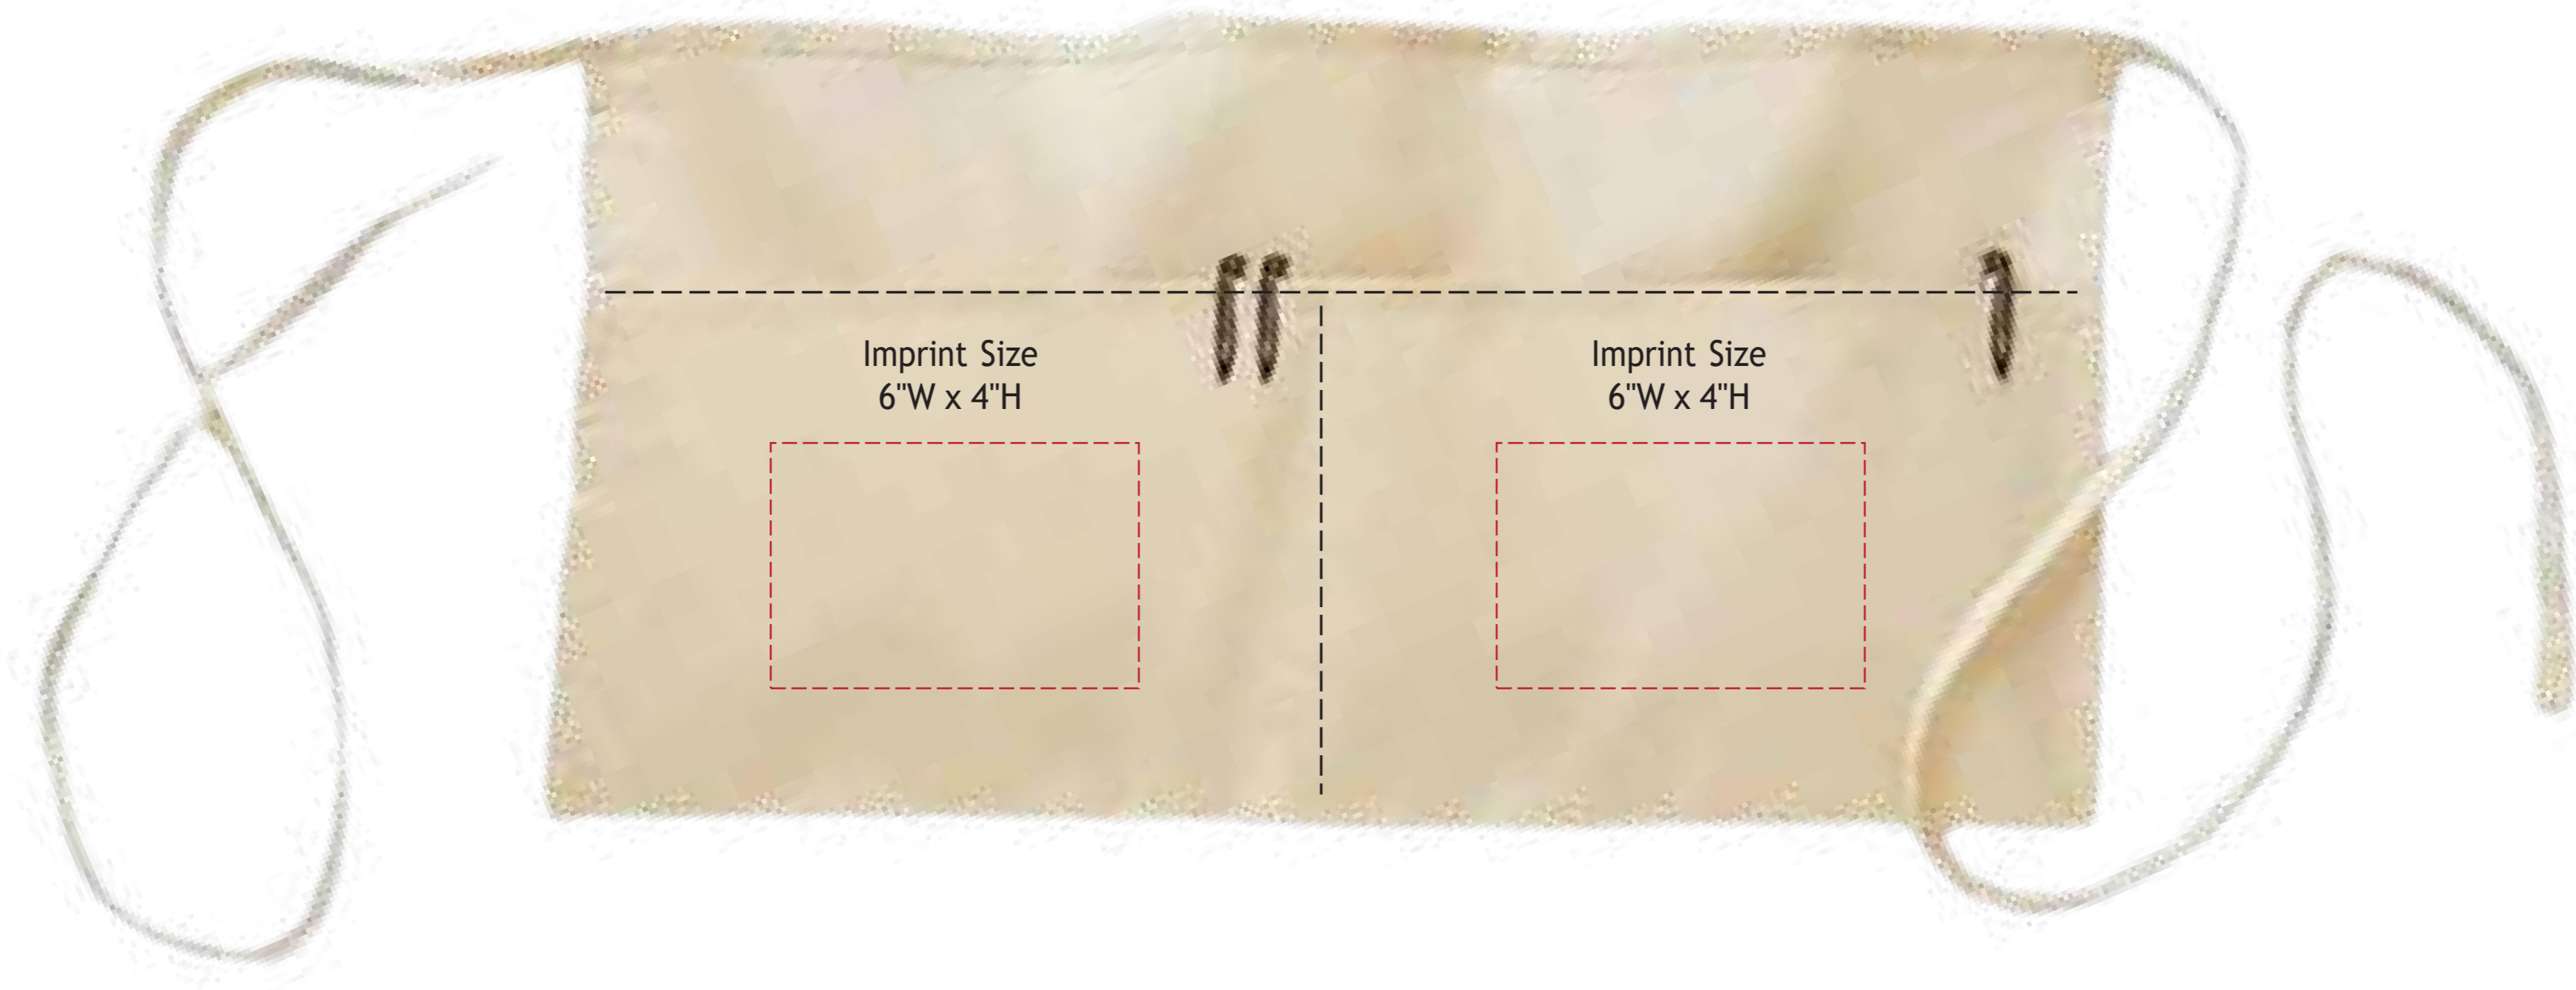

MQ2210

Color: Natural

Apron Size: 24"W x 12"H

Imprint Area: 14"W x 6"H

Please Note: Dotted lines are used to show max imprint area and will not print on the final apron.