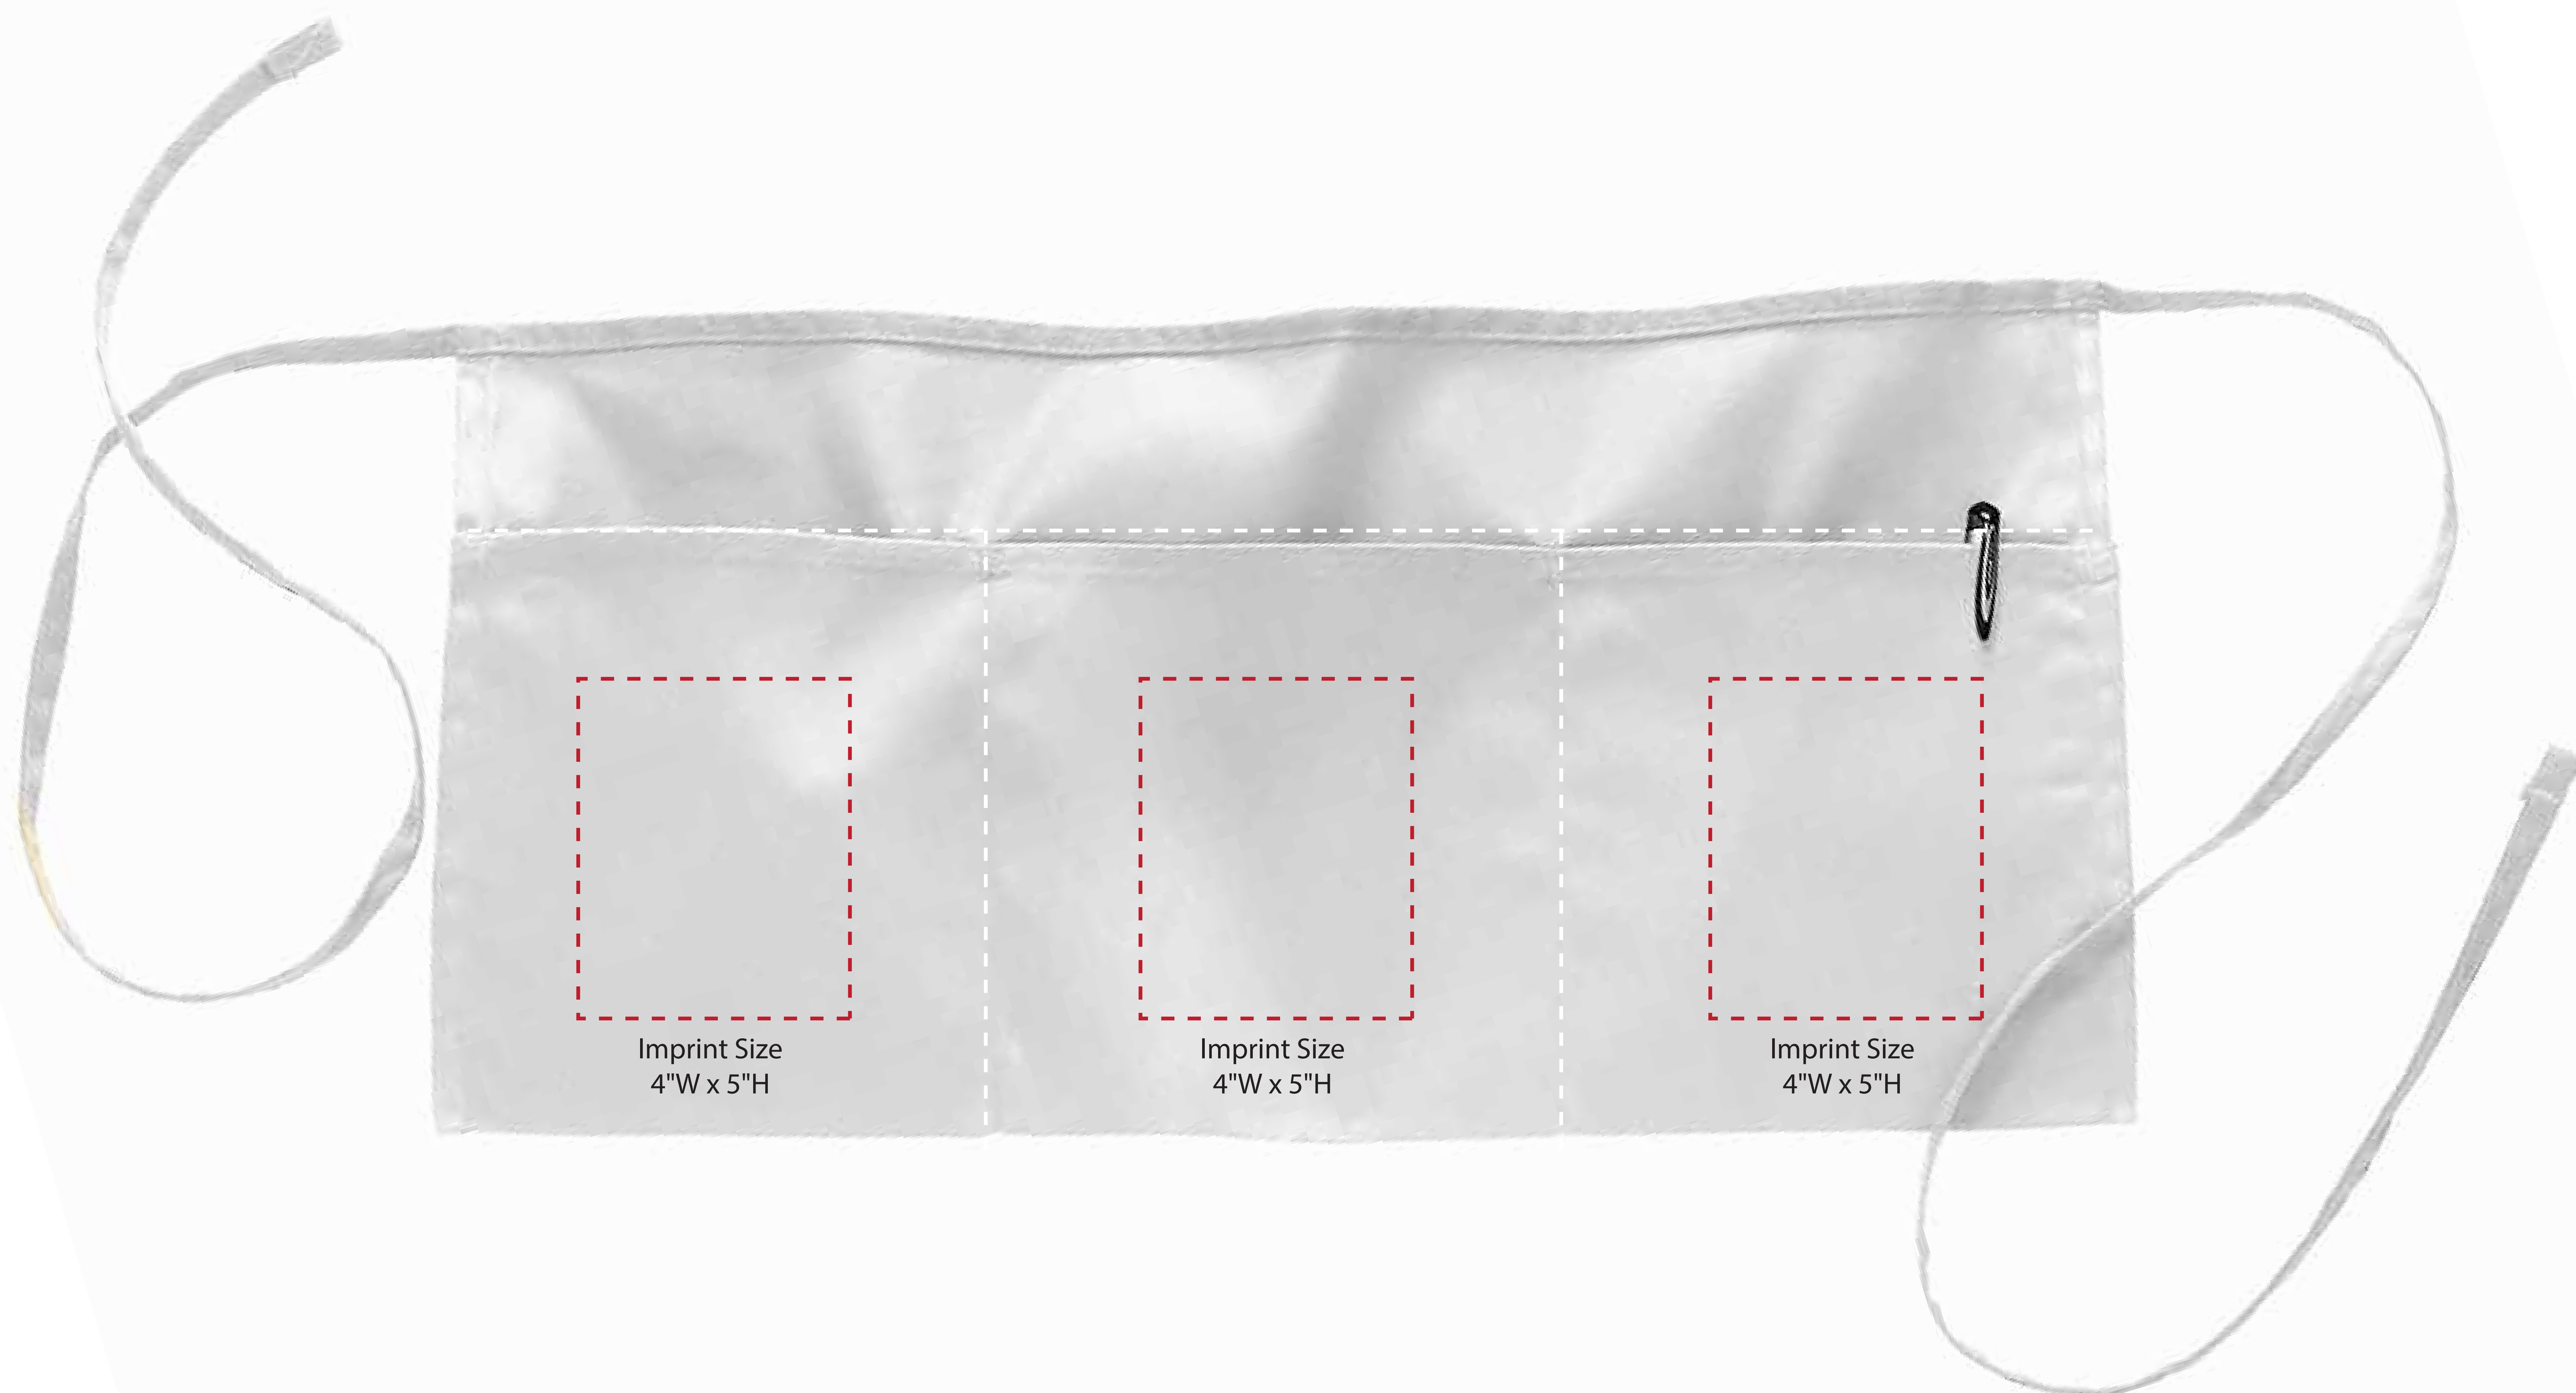

# MQ2115

Color: White

Apron Size: 24"W x 12"H

Scaled 33%

**Please Note:** Dotted lines are used to show max imprint area and will not print on the final apron.