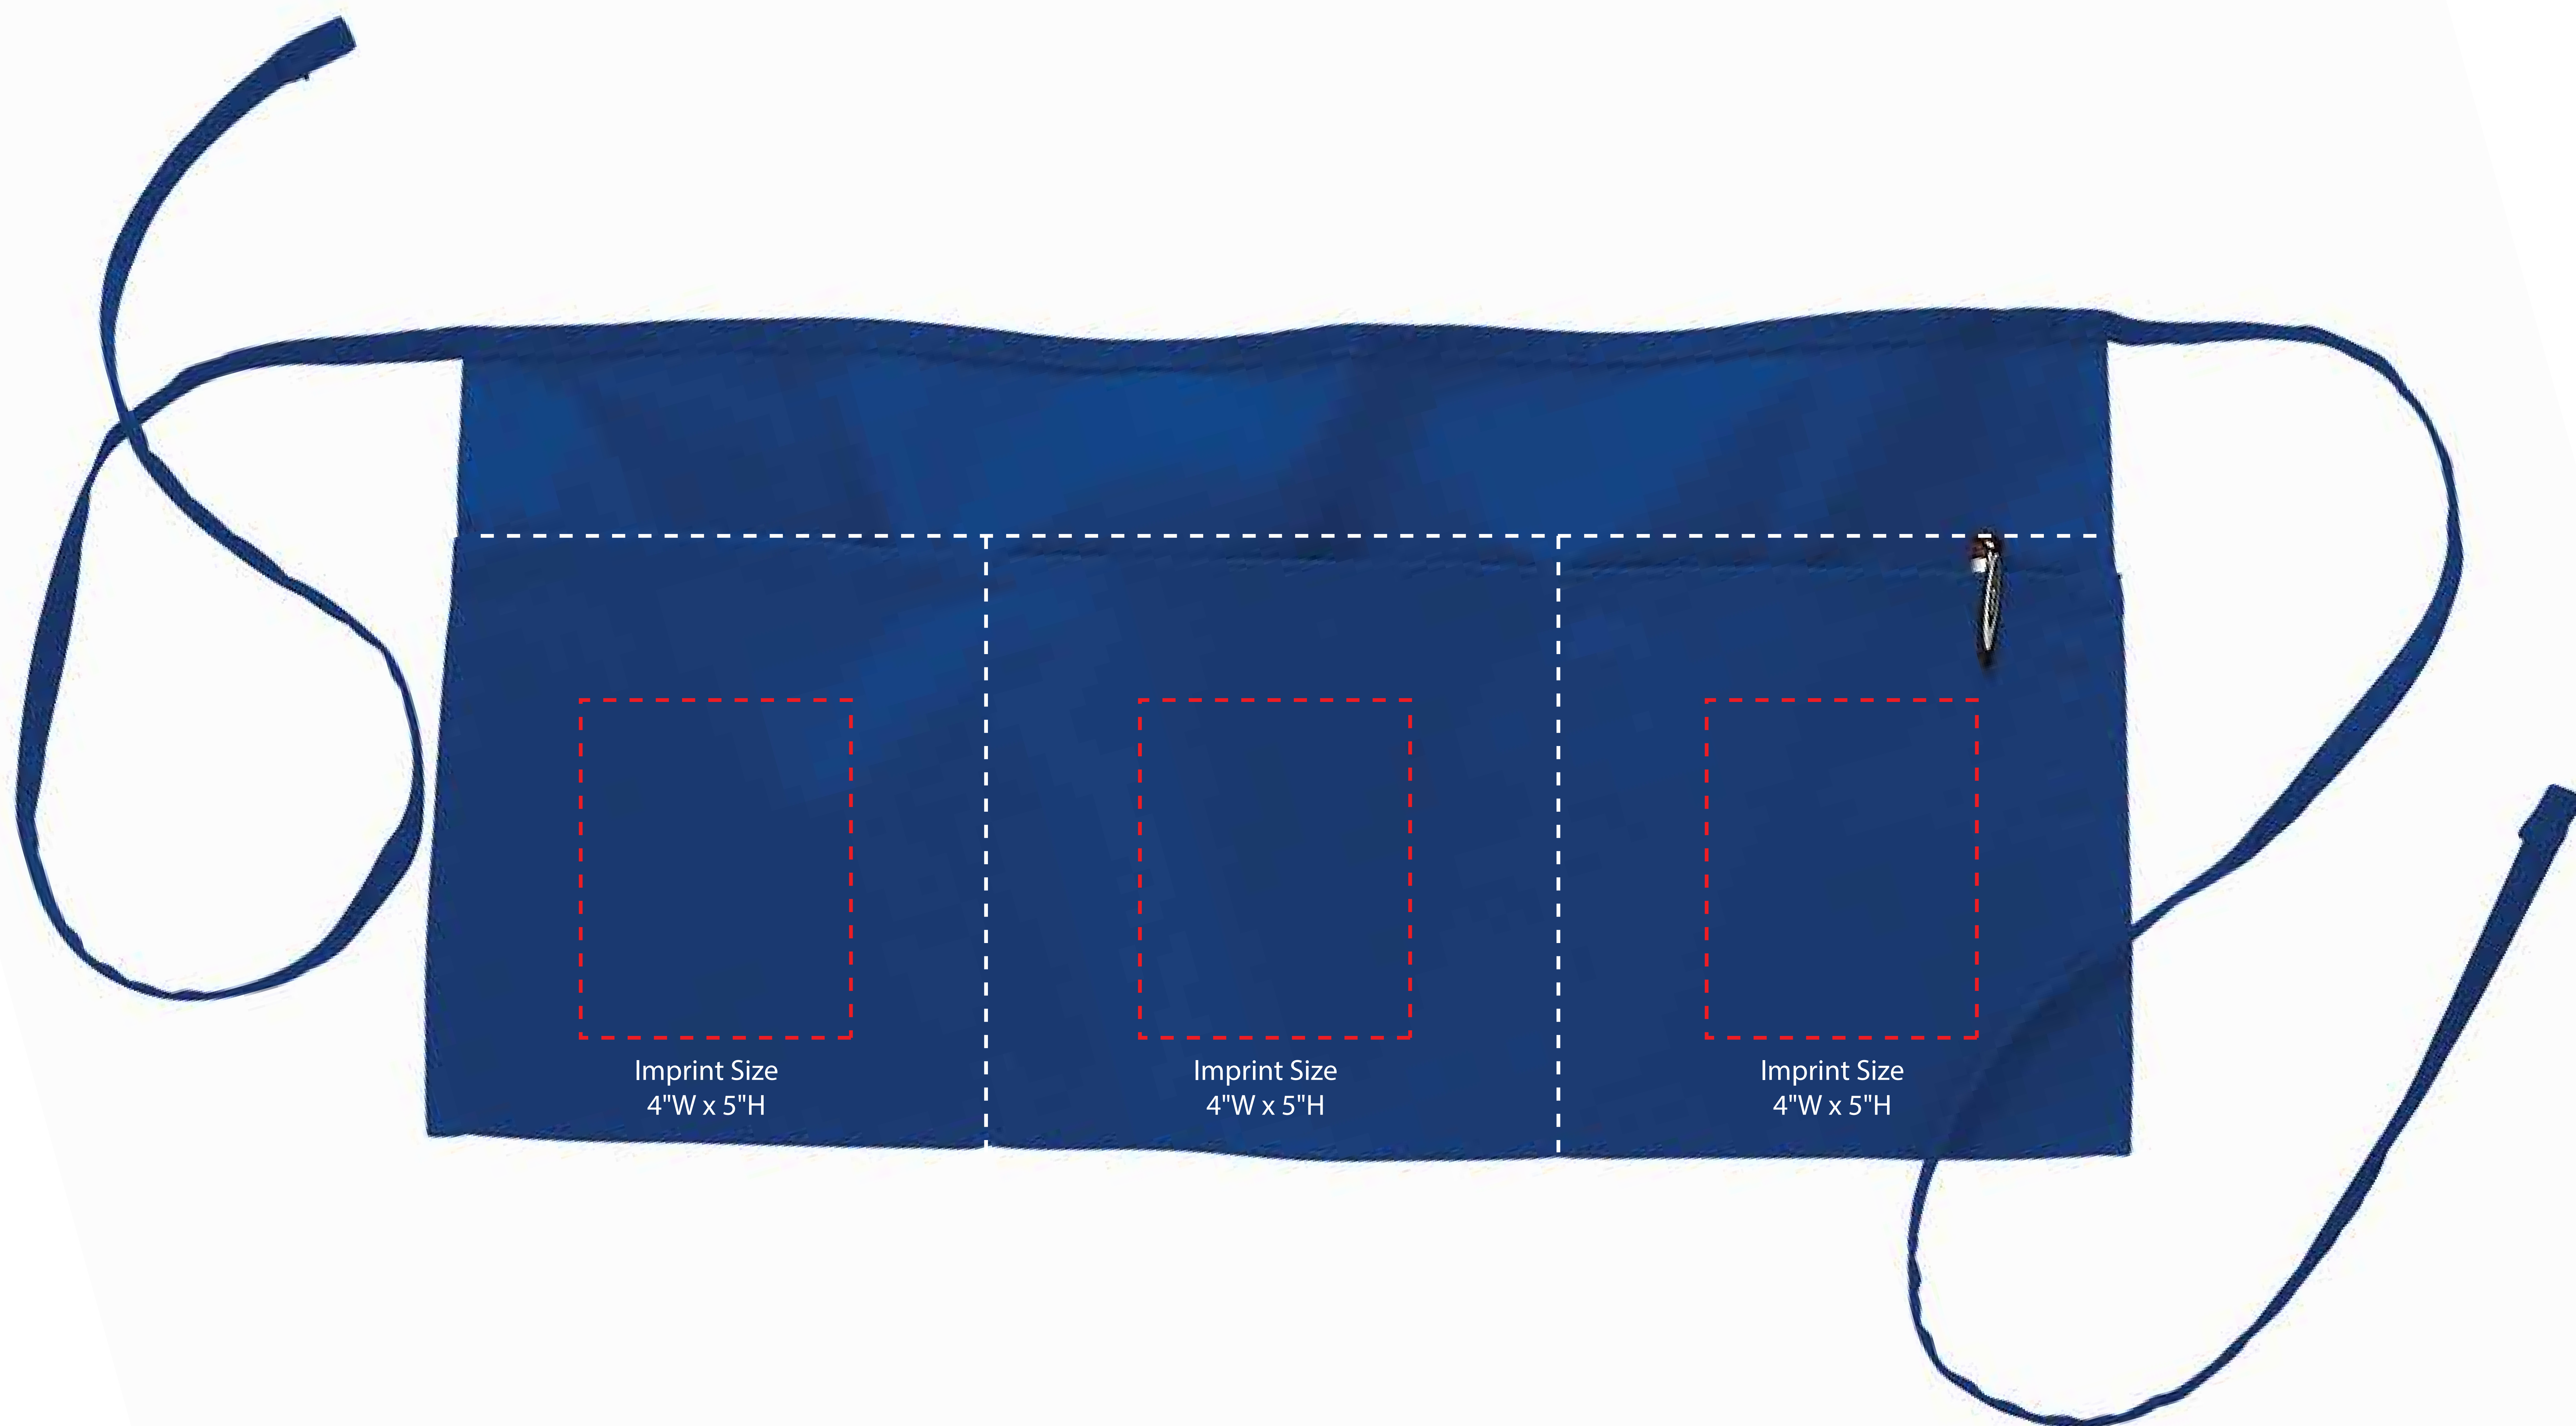

# MQ2115

Color: Royal

Apron Size: 24"W x 12"H

Scaled 33%

**Please Note:** Dotted lines are used to show max imprint area and will not print on the final apron.