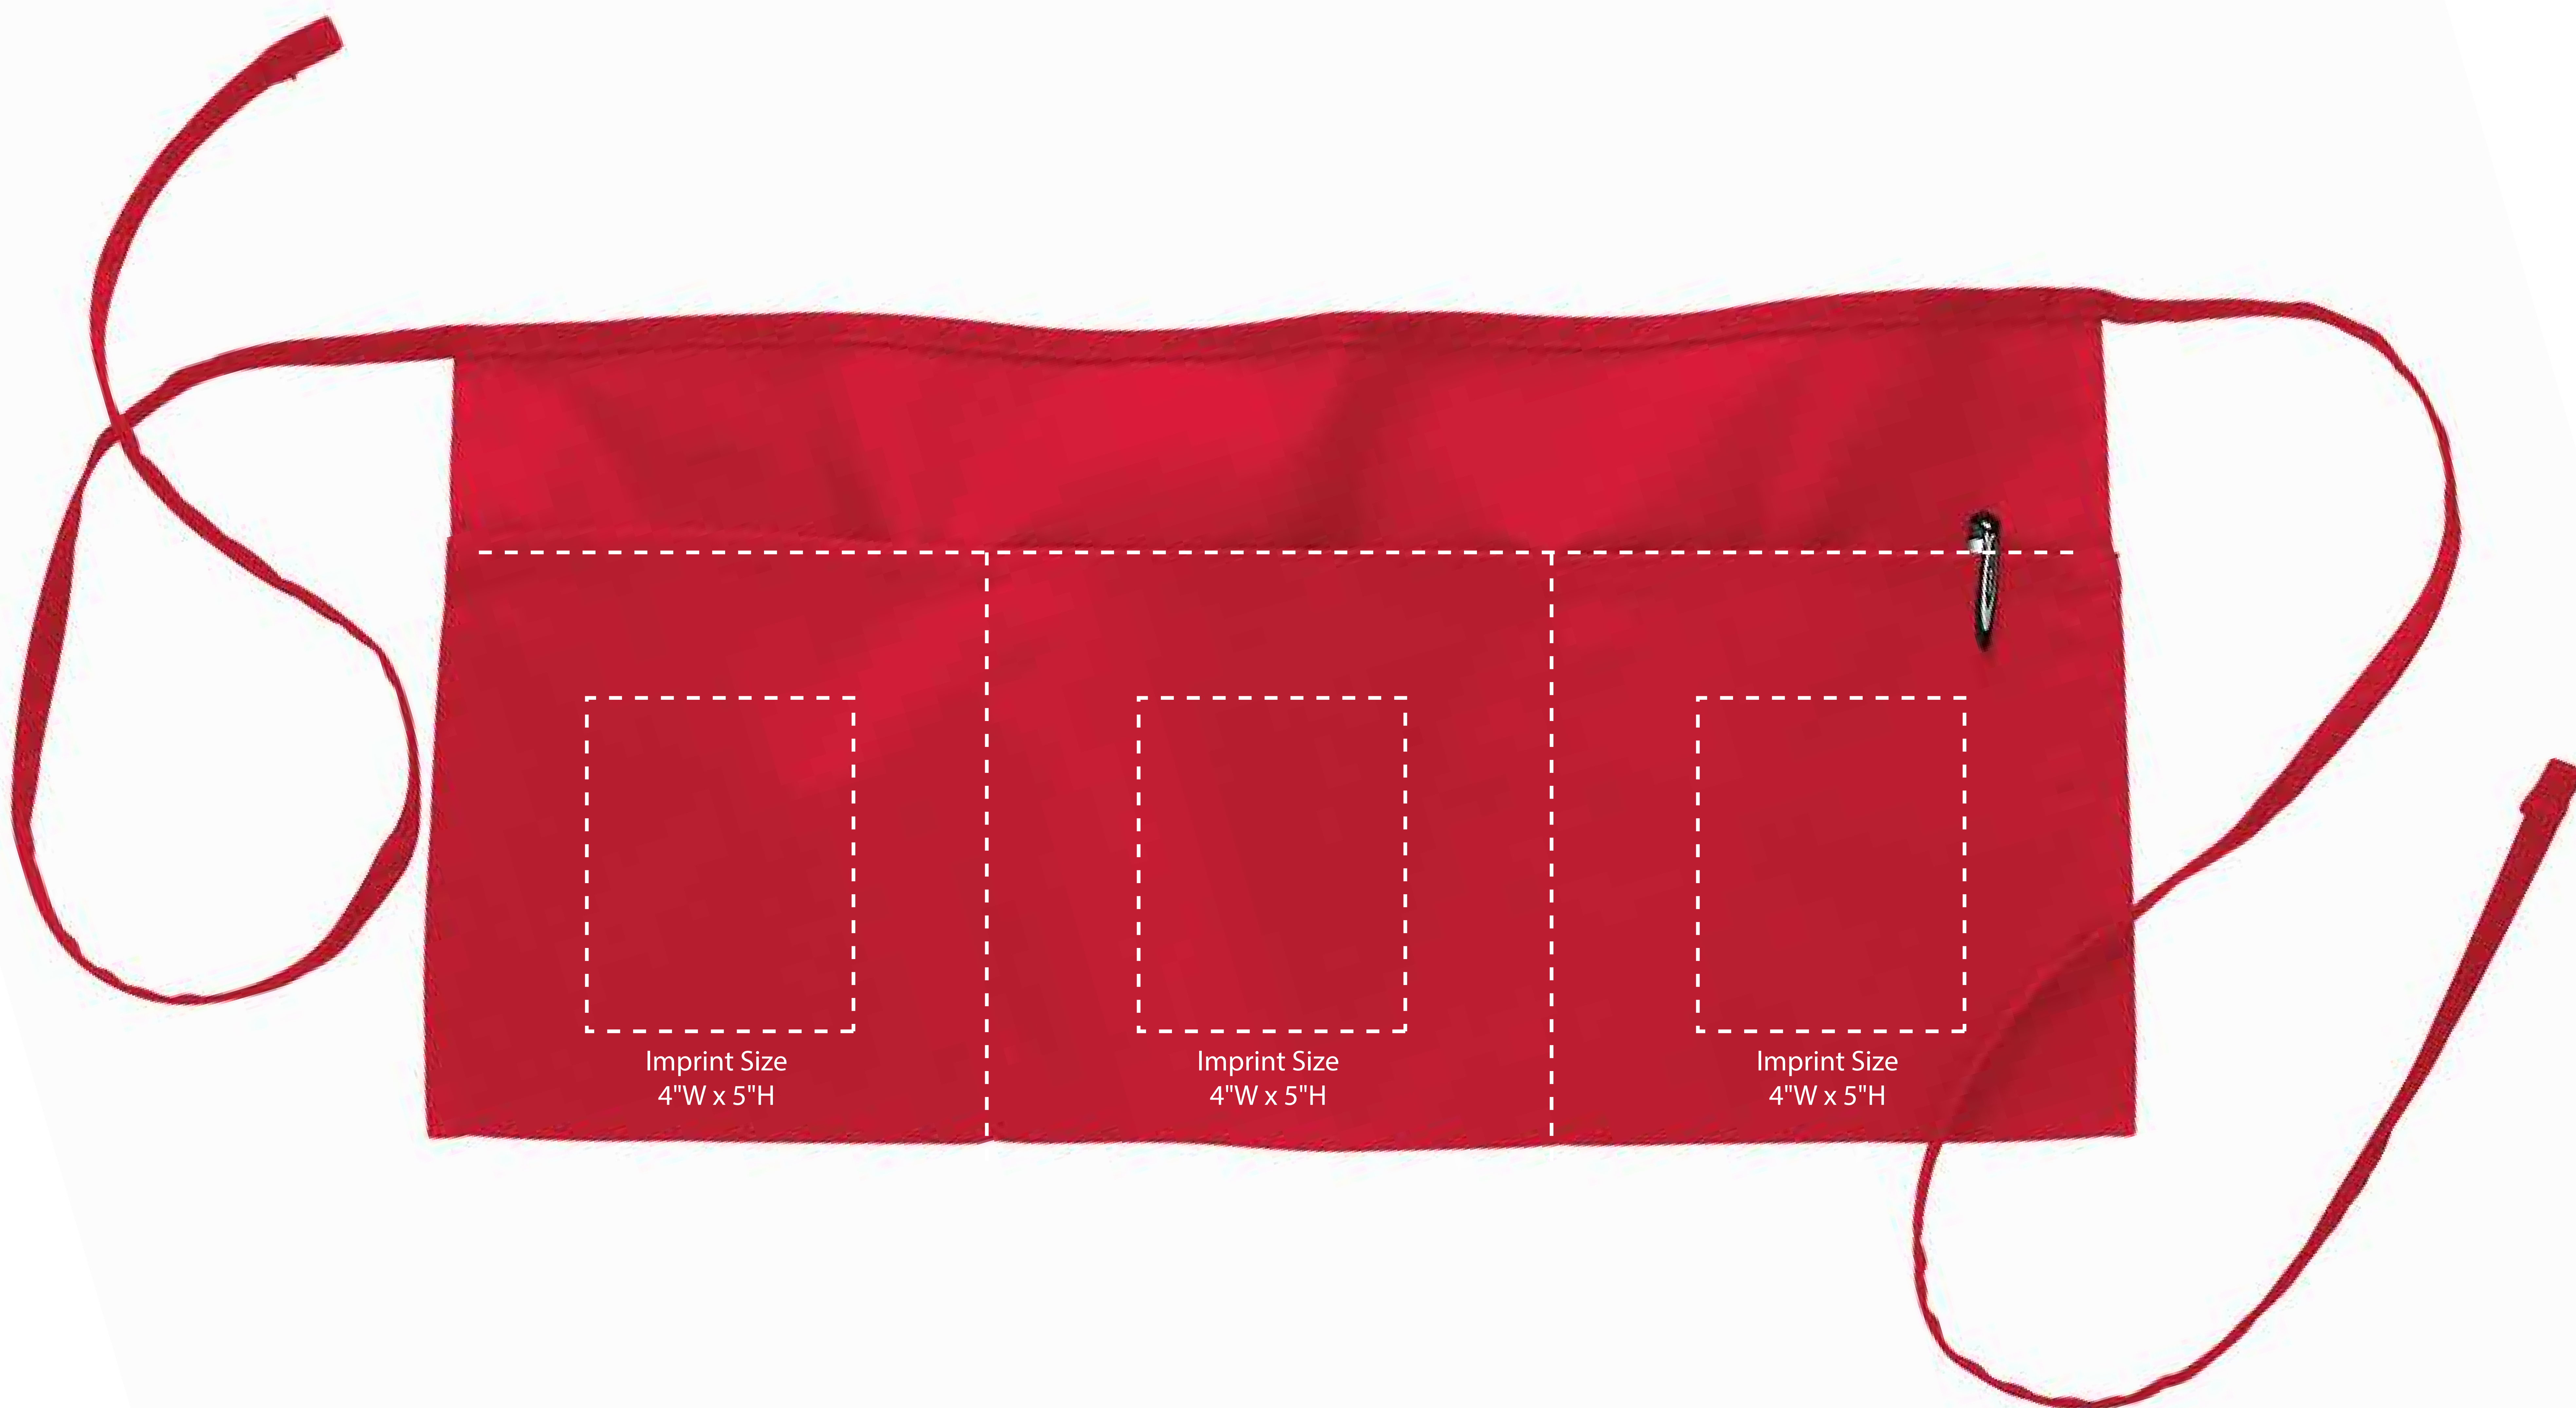

MQ2115

Color: Red

Apron Size: 24"W x 12"H

Scaled 33%

Please Note: Dotted lines are used to show max imprint area and will not print on the final apron.