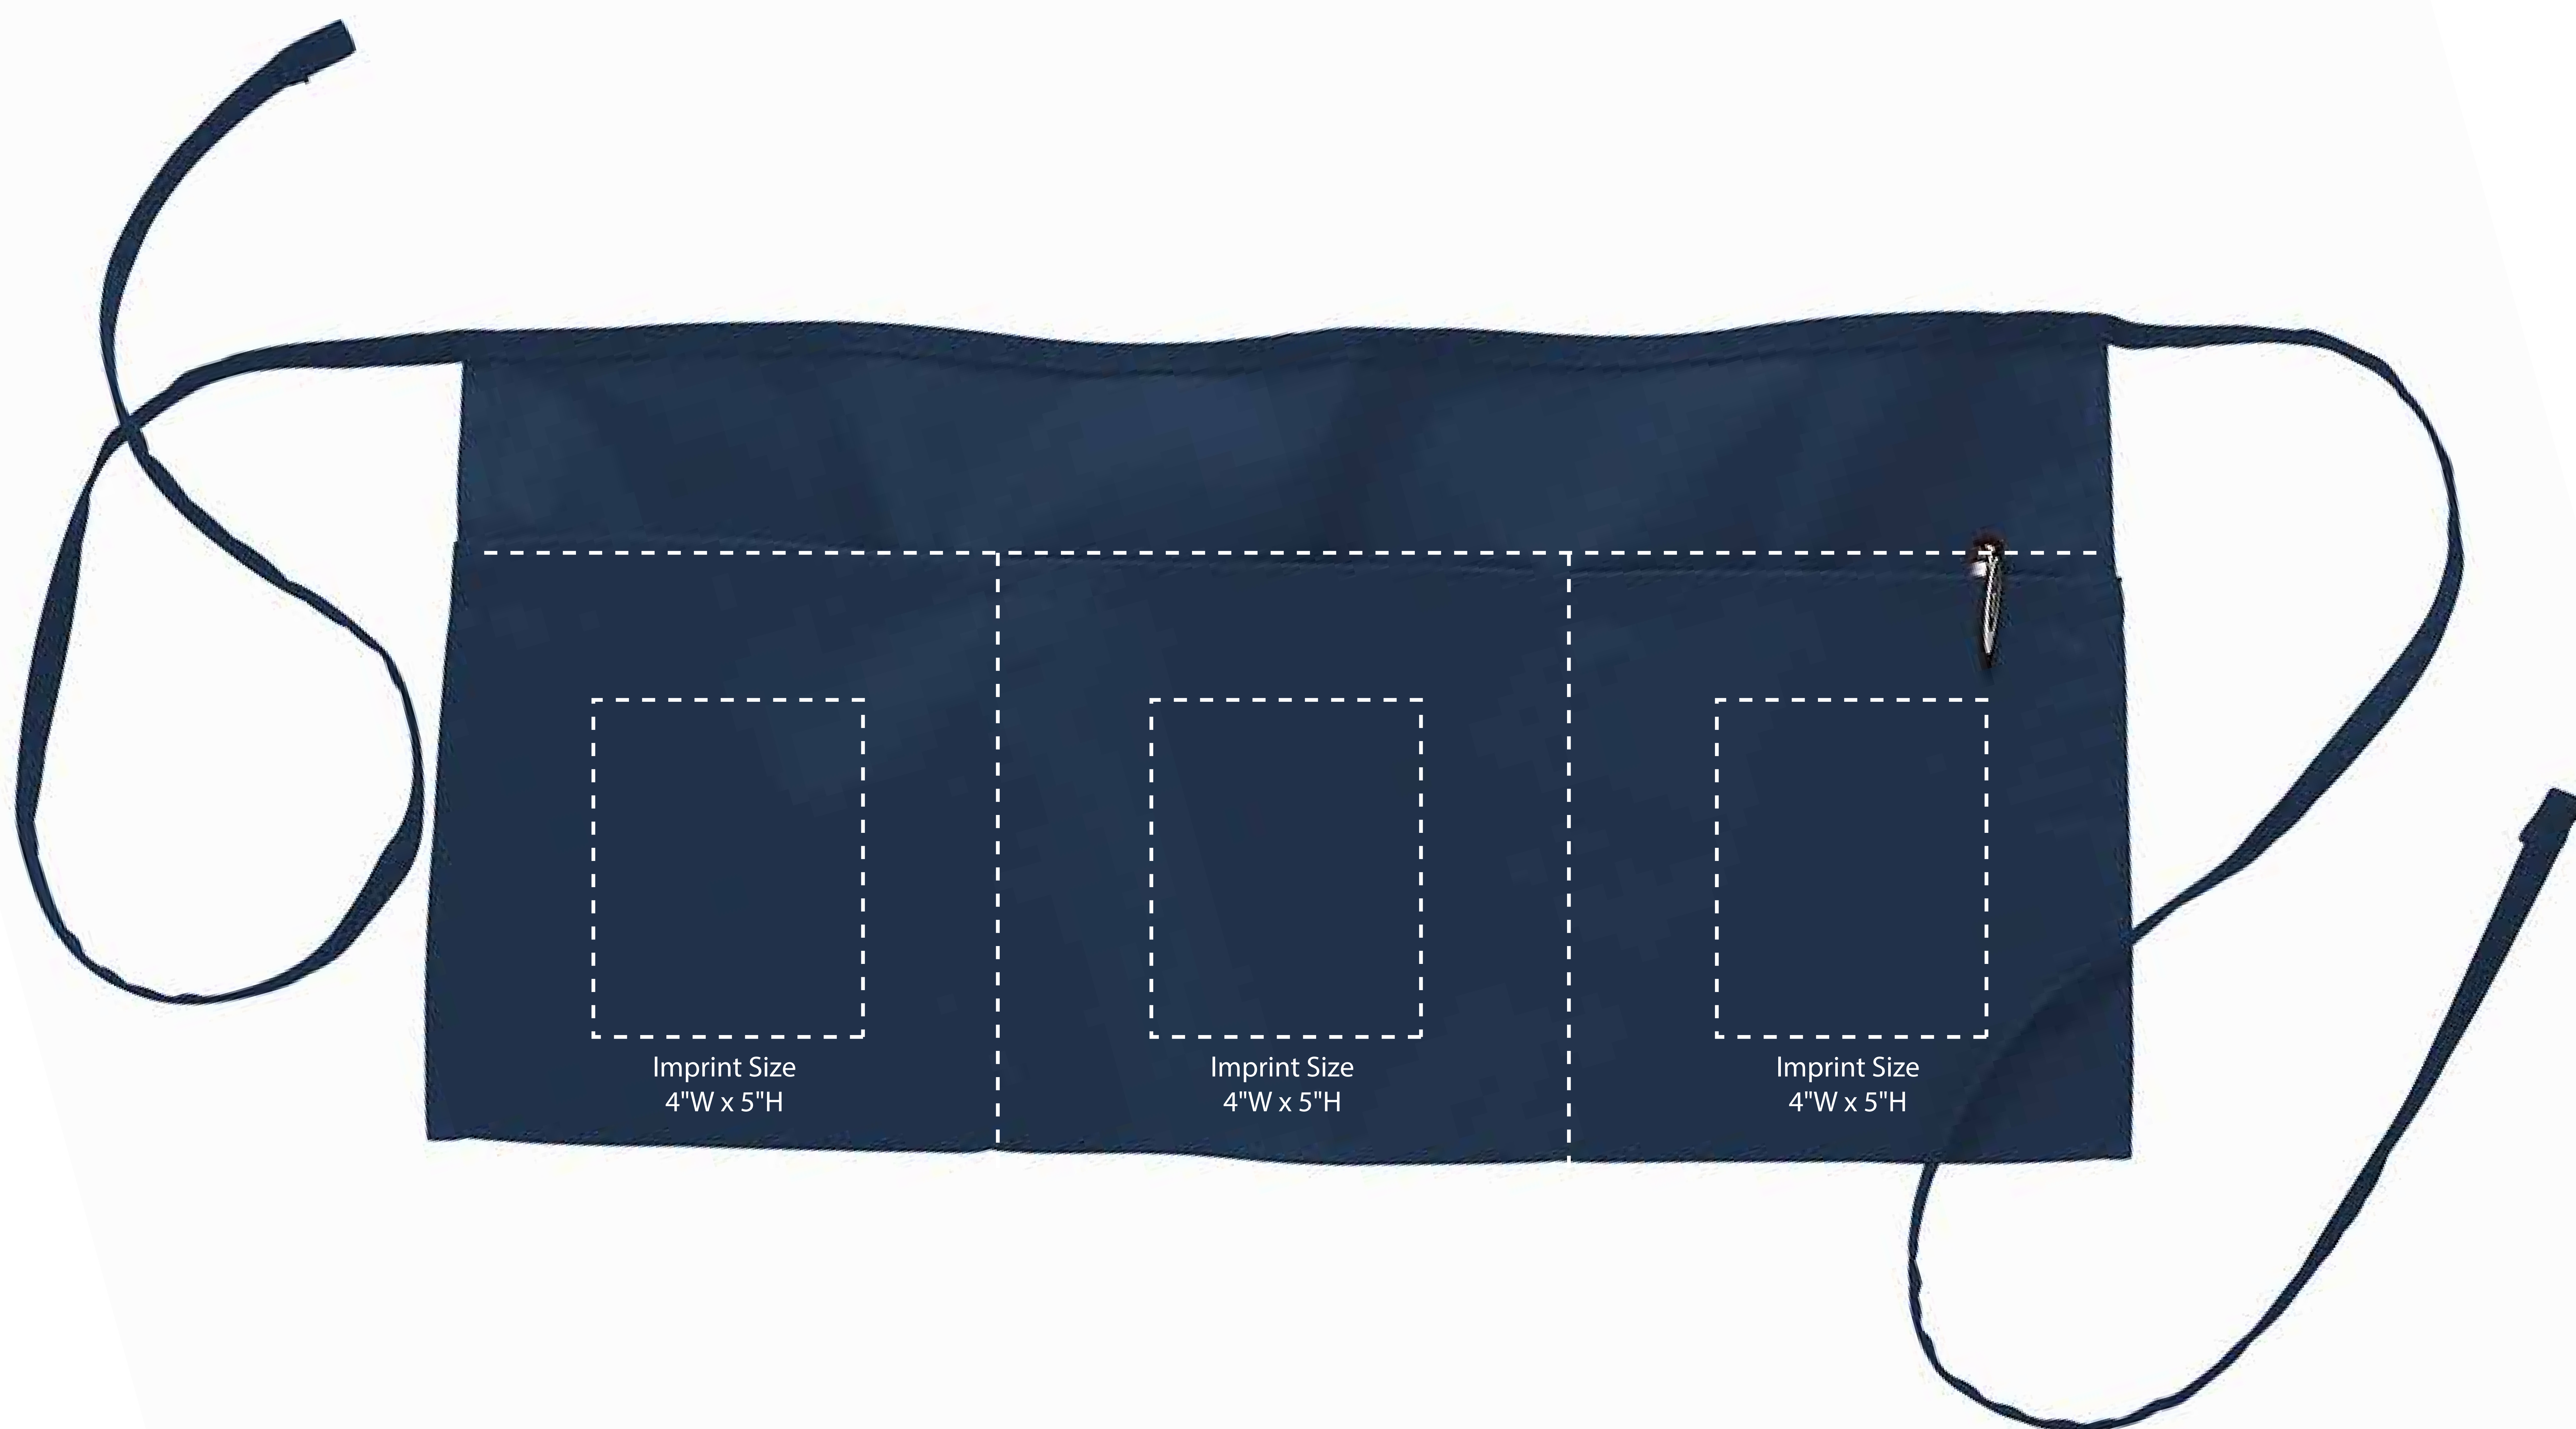

# MQ2115

Color: Navy

Apron Size: 24"W x 12"H

Scaled 33%

**Please Note:** Dotted lines are used to show max imprint area and will not print on the final apron.