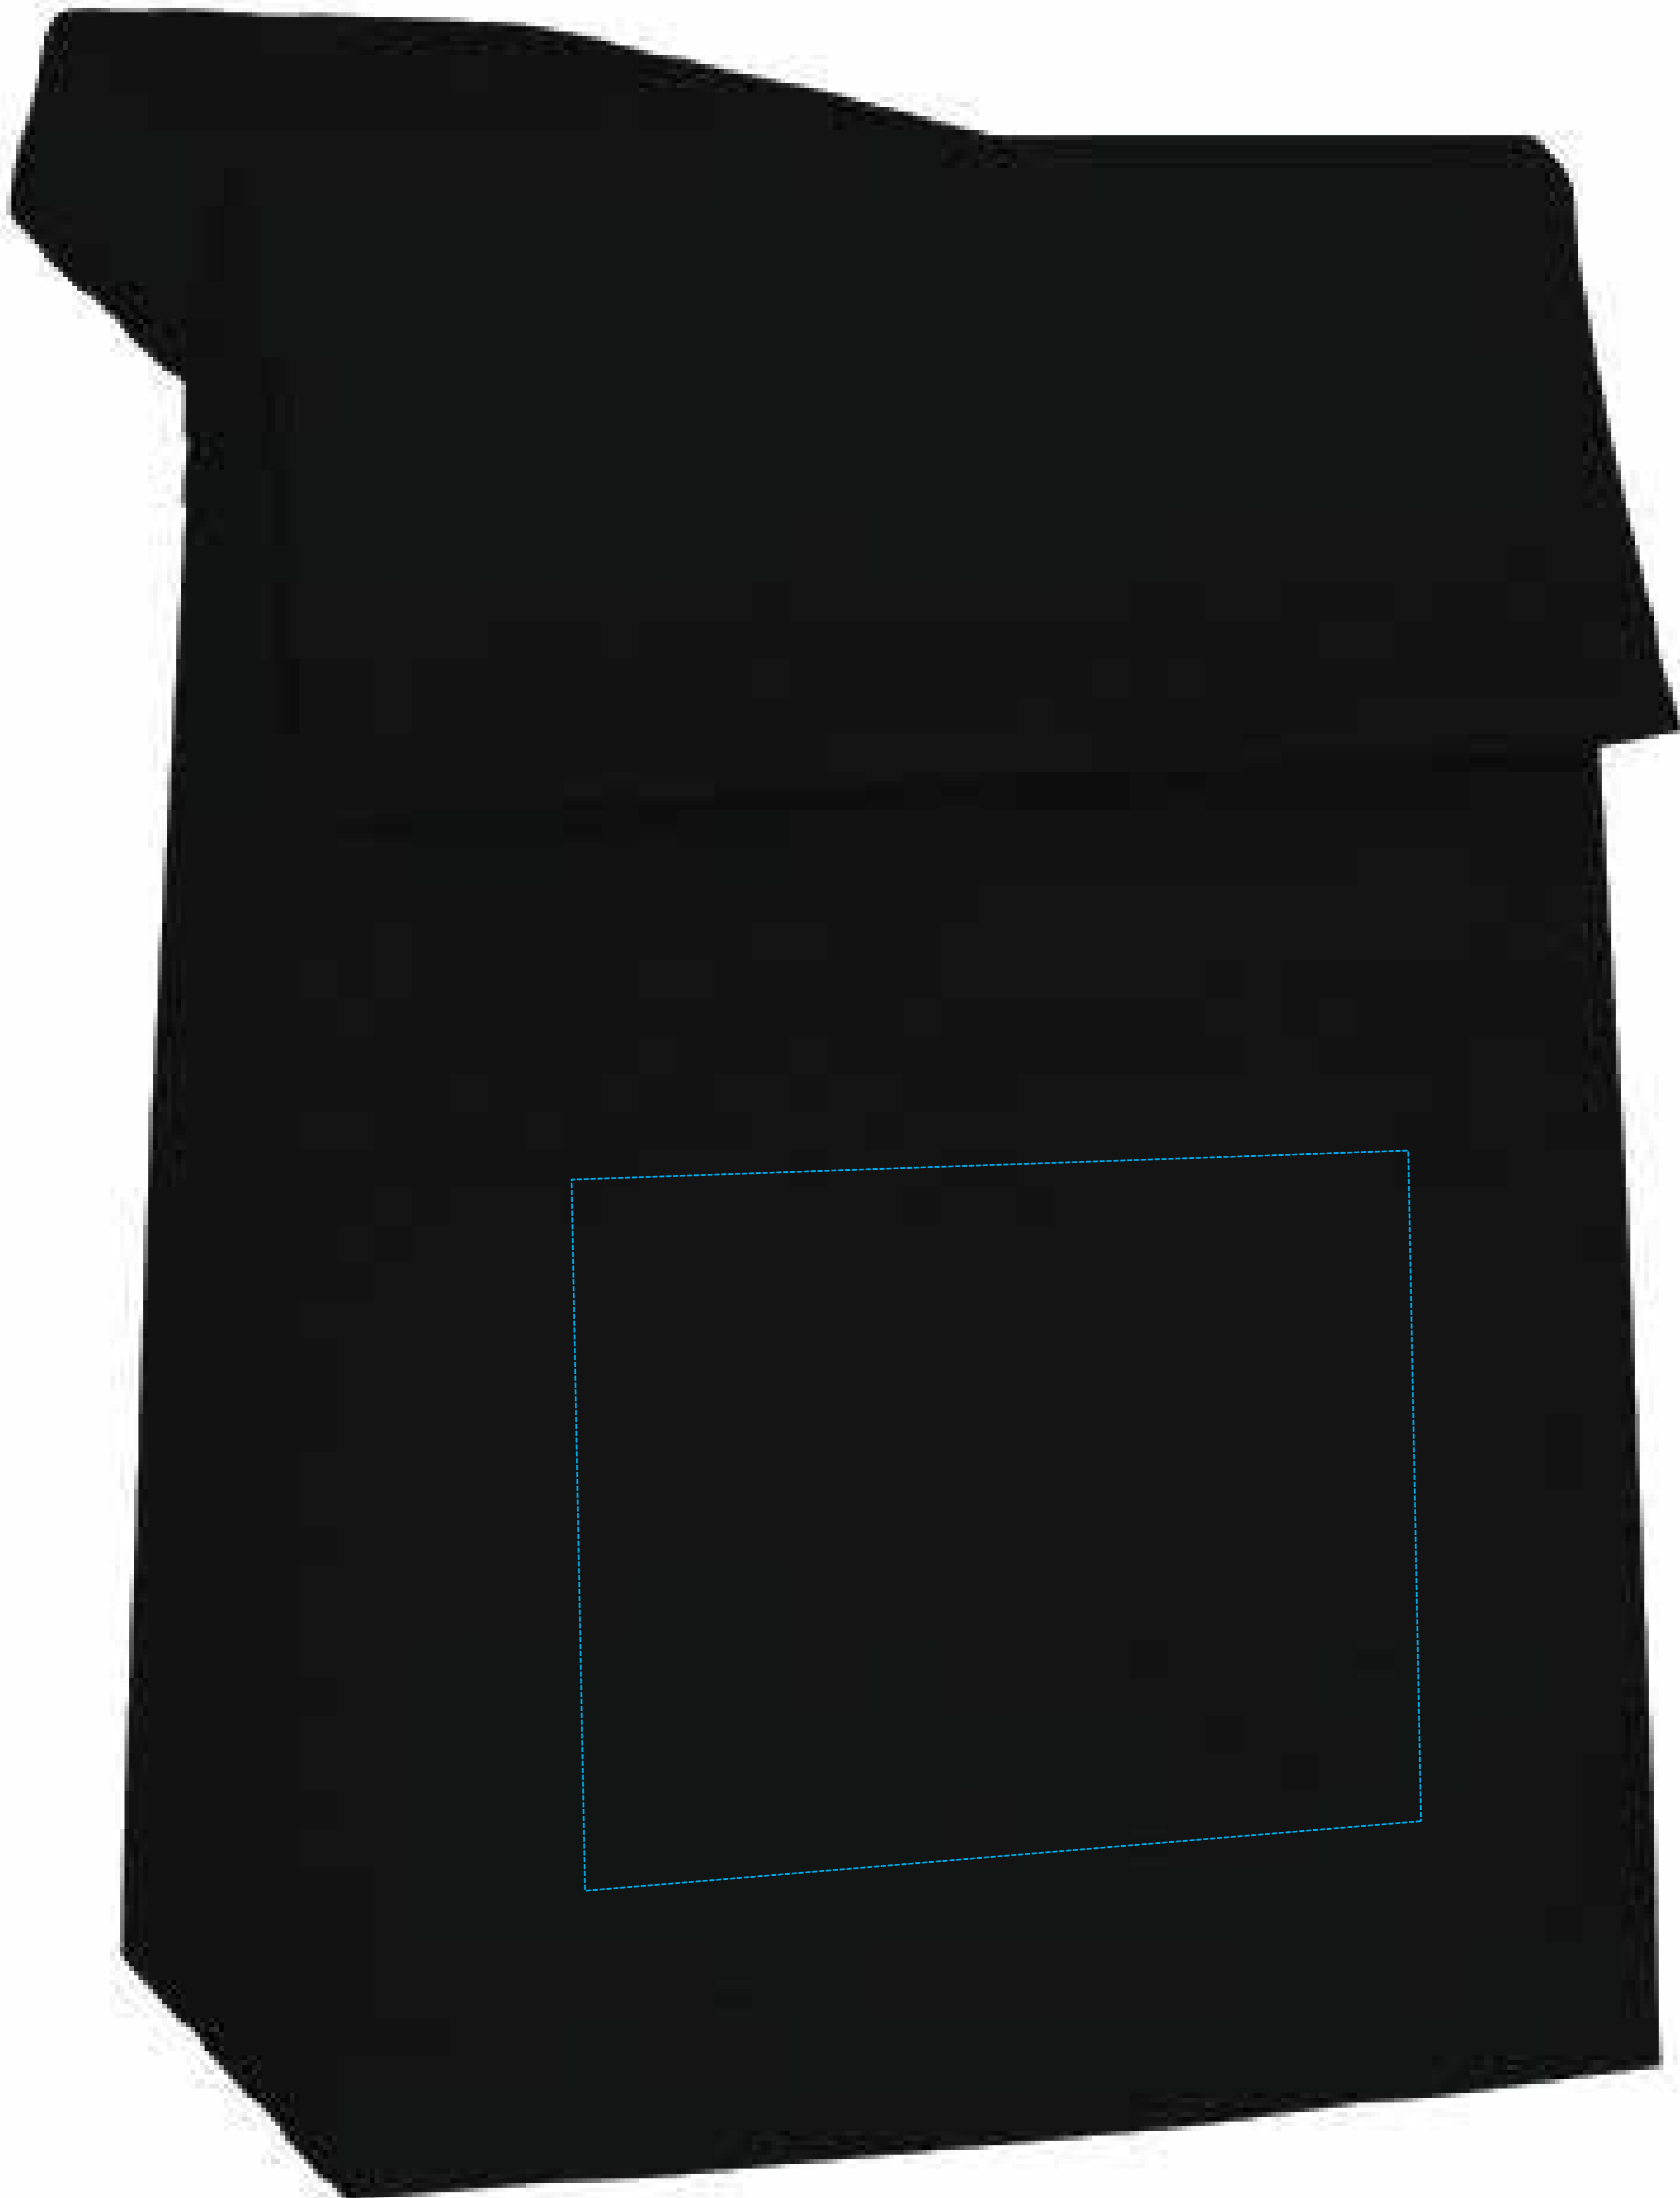

M991

Color: Black

Bag Size: 7"W x 10"H x 4.5"D

Imprint Size: 4"W x 3"H

Please Note: Dotted lines are used to show max imprint area and will not print on the final bag.