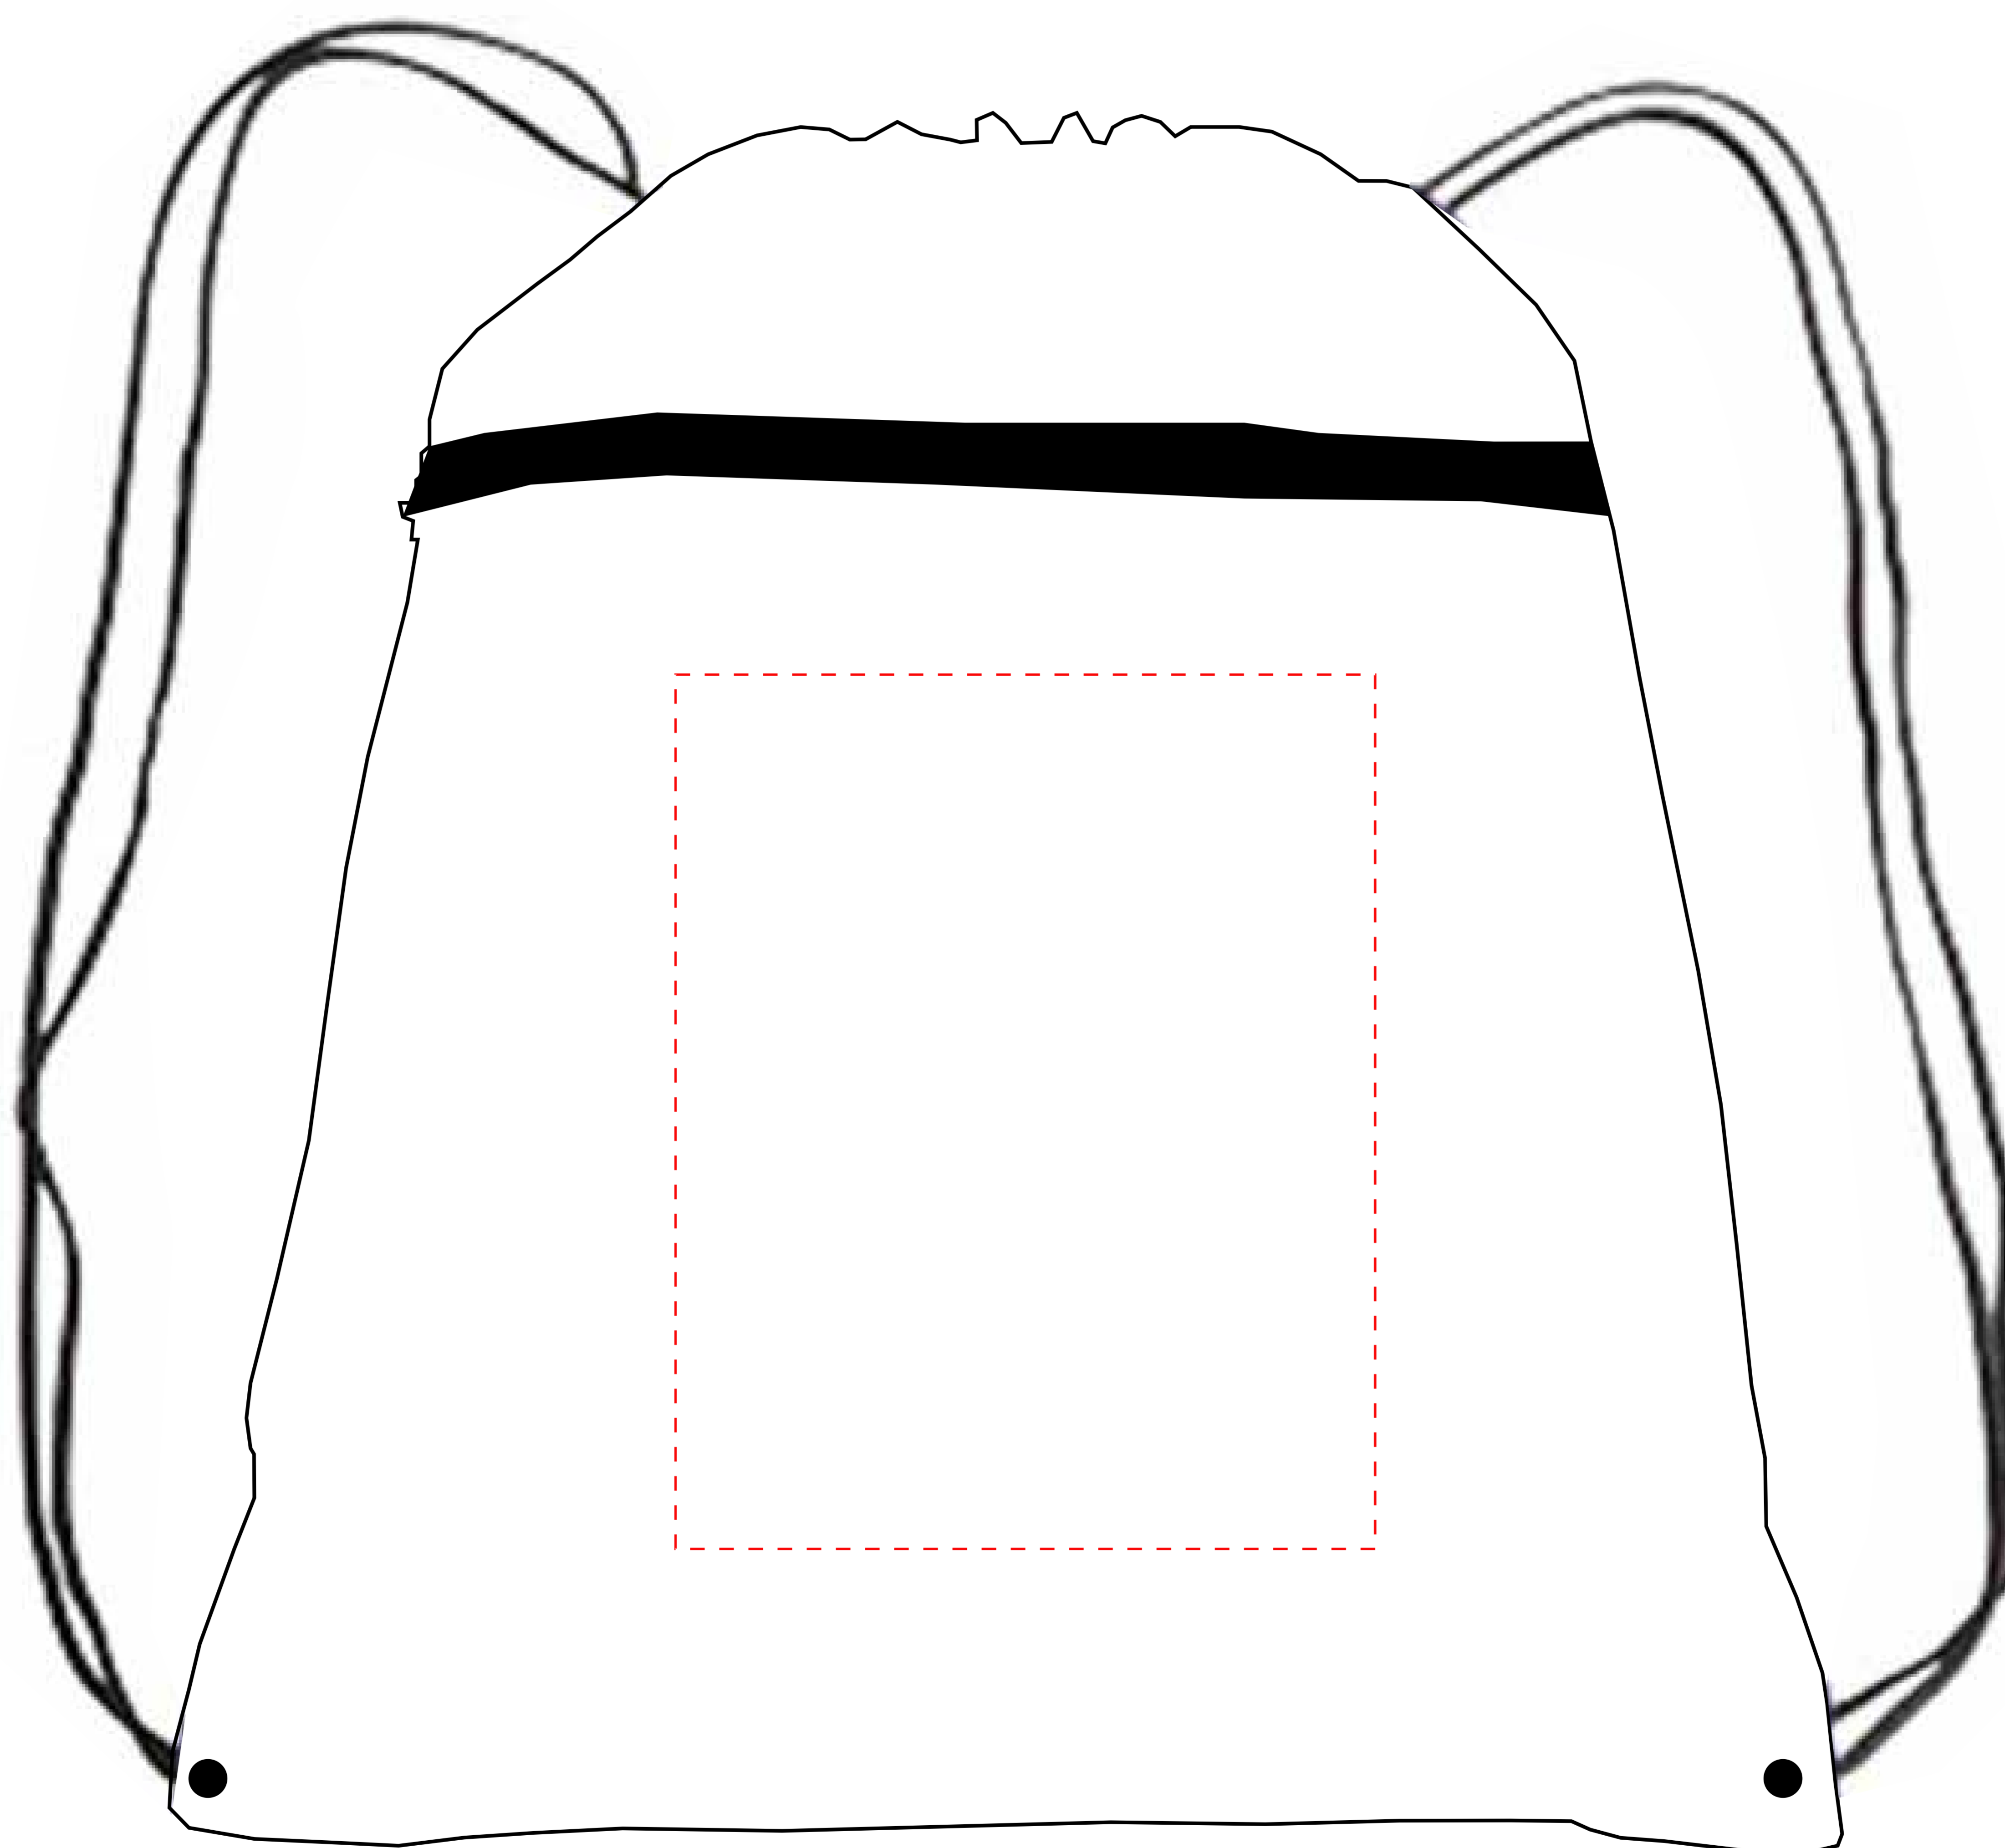

# M953

Color: Black & White

Bag Size: 14"W x 19"H

Imprint Size: 8"W x 10"H

**Please Note:** Dotted lines are used to show max imprint area and will not print on the final bag.