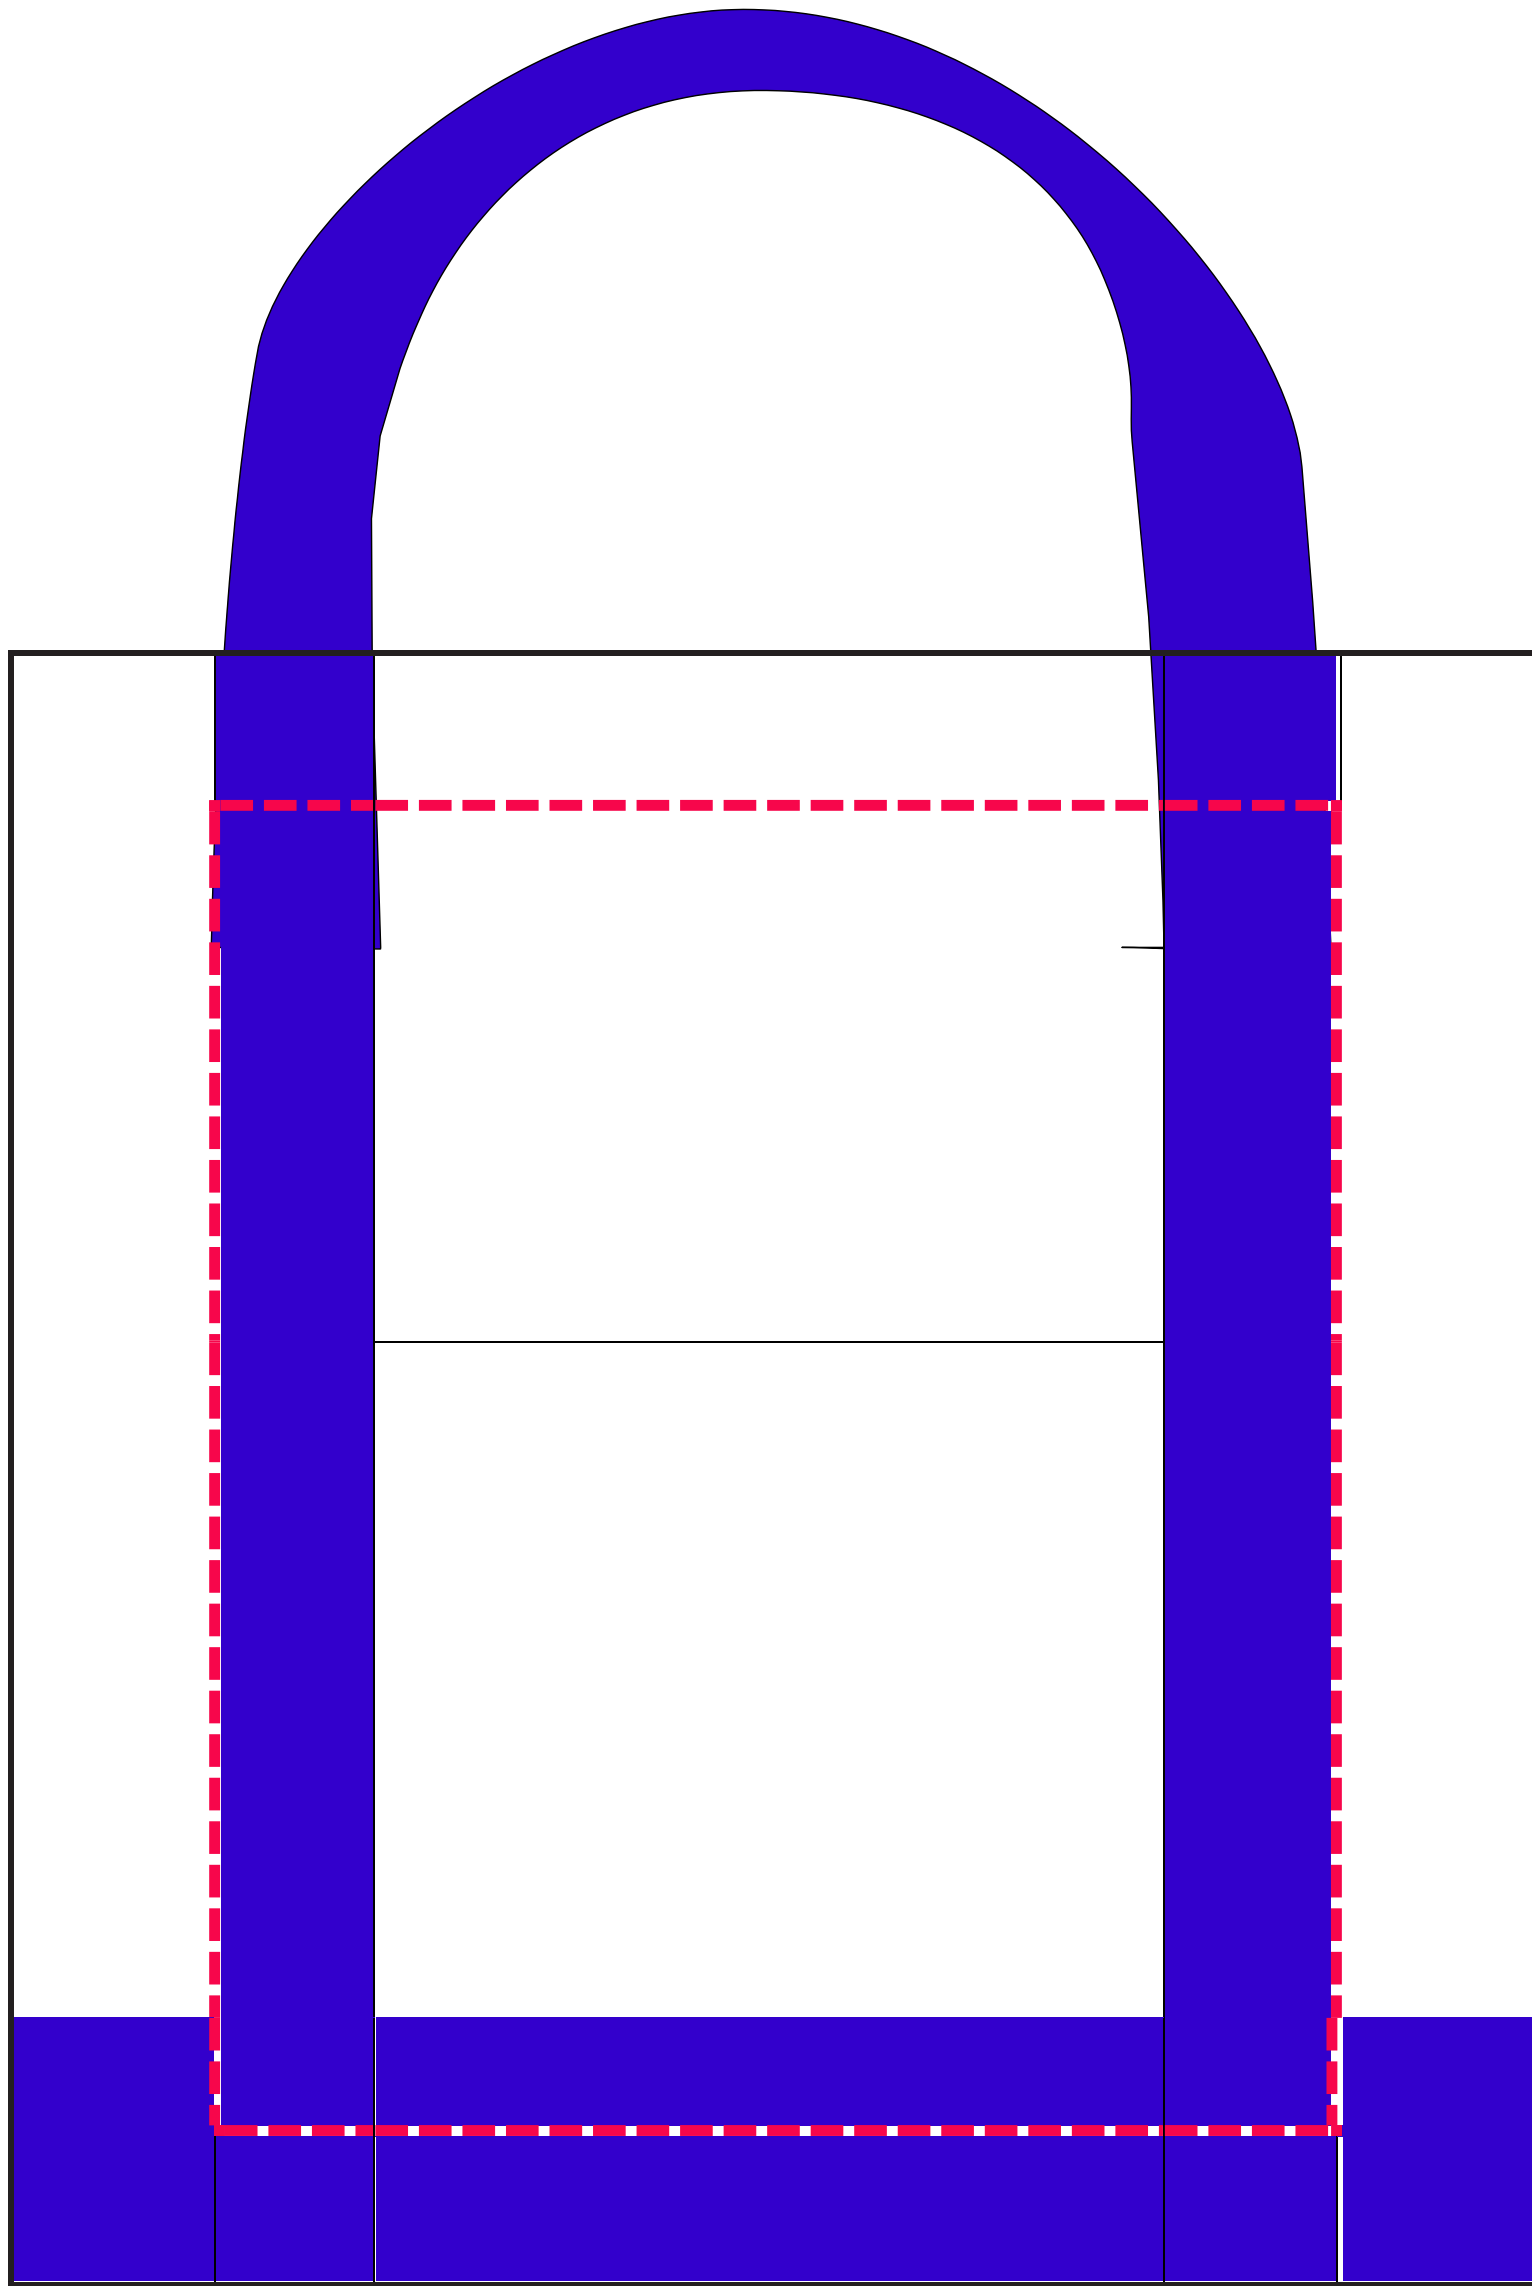

# M1629

Color: Black & White

Bag Size: 14"W x 16"H x 4"D

Imprint Size: 11"W x 13"H

**Please Note:** Dotted lines are used to show max imprint area and will not print on the final bag.