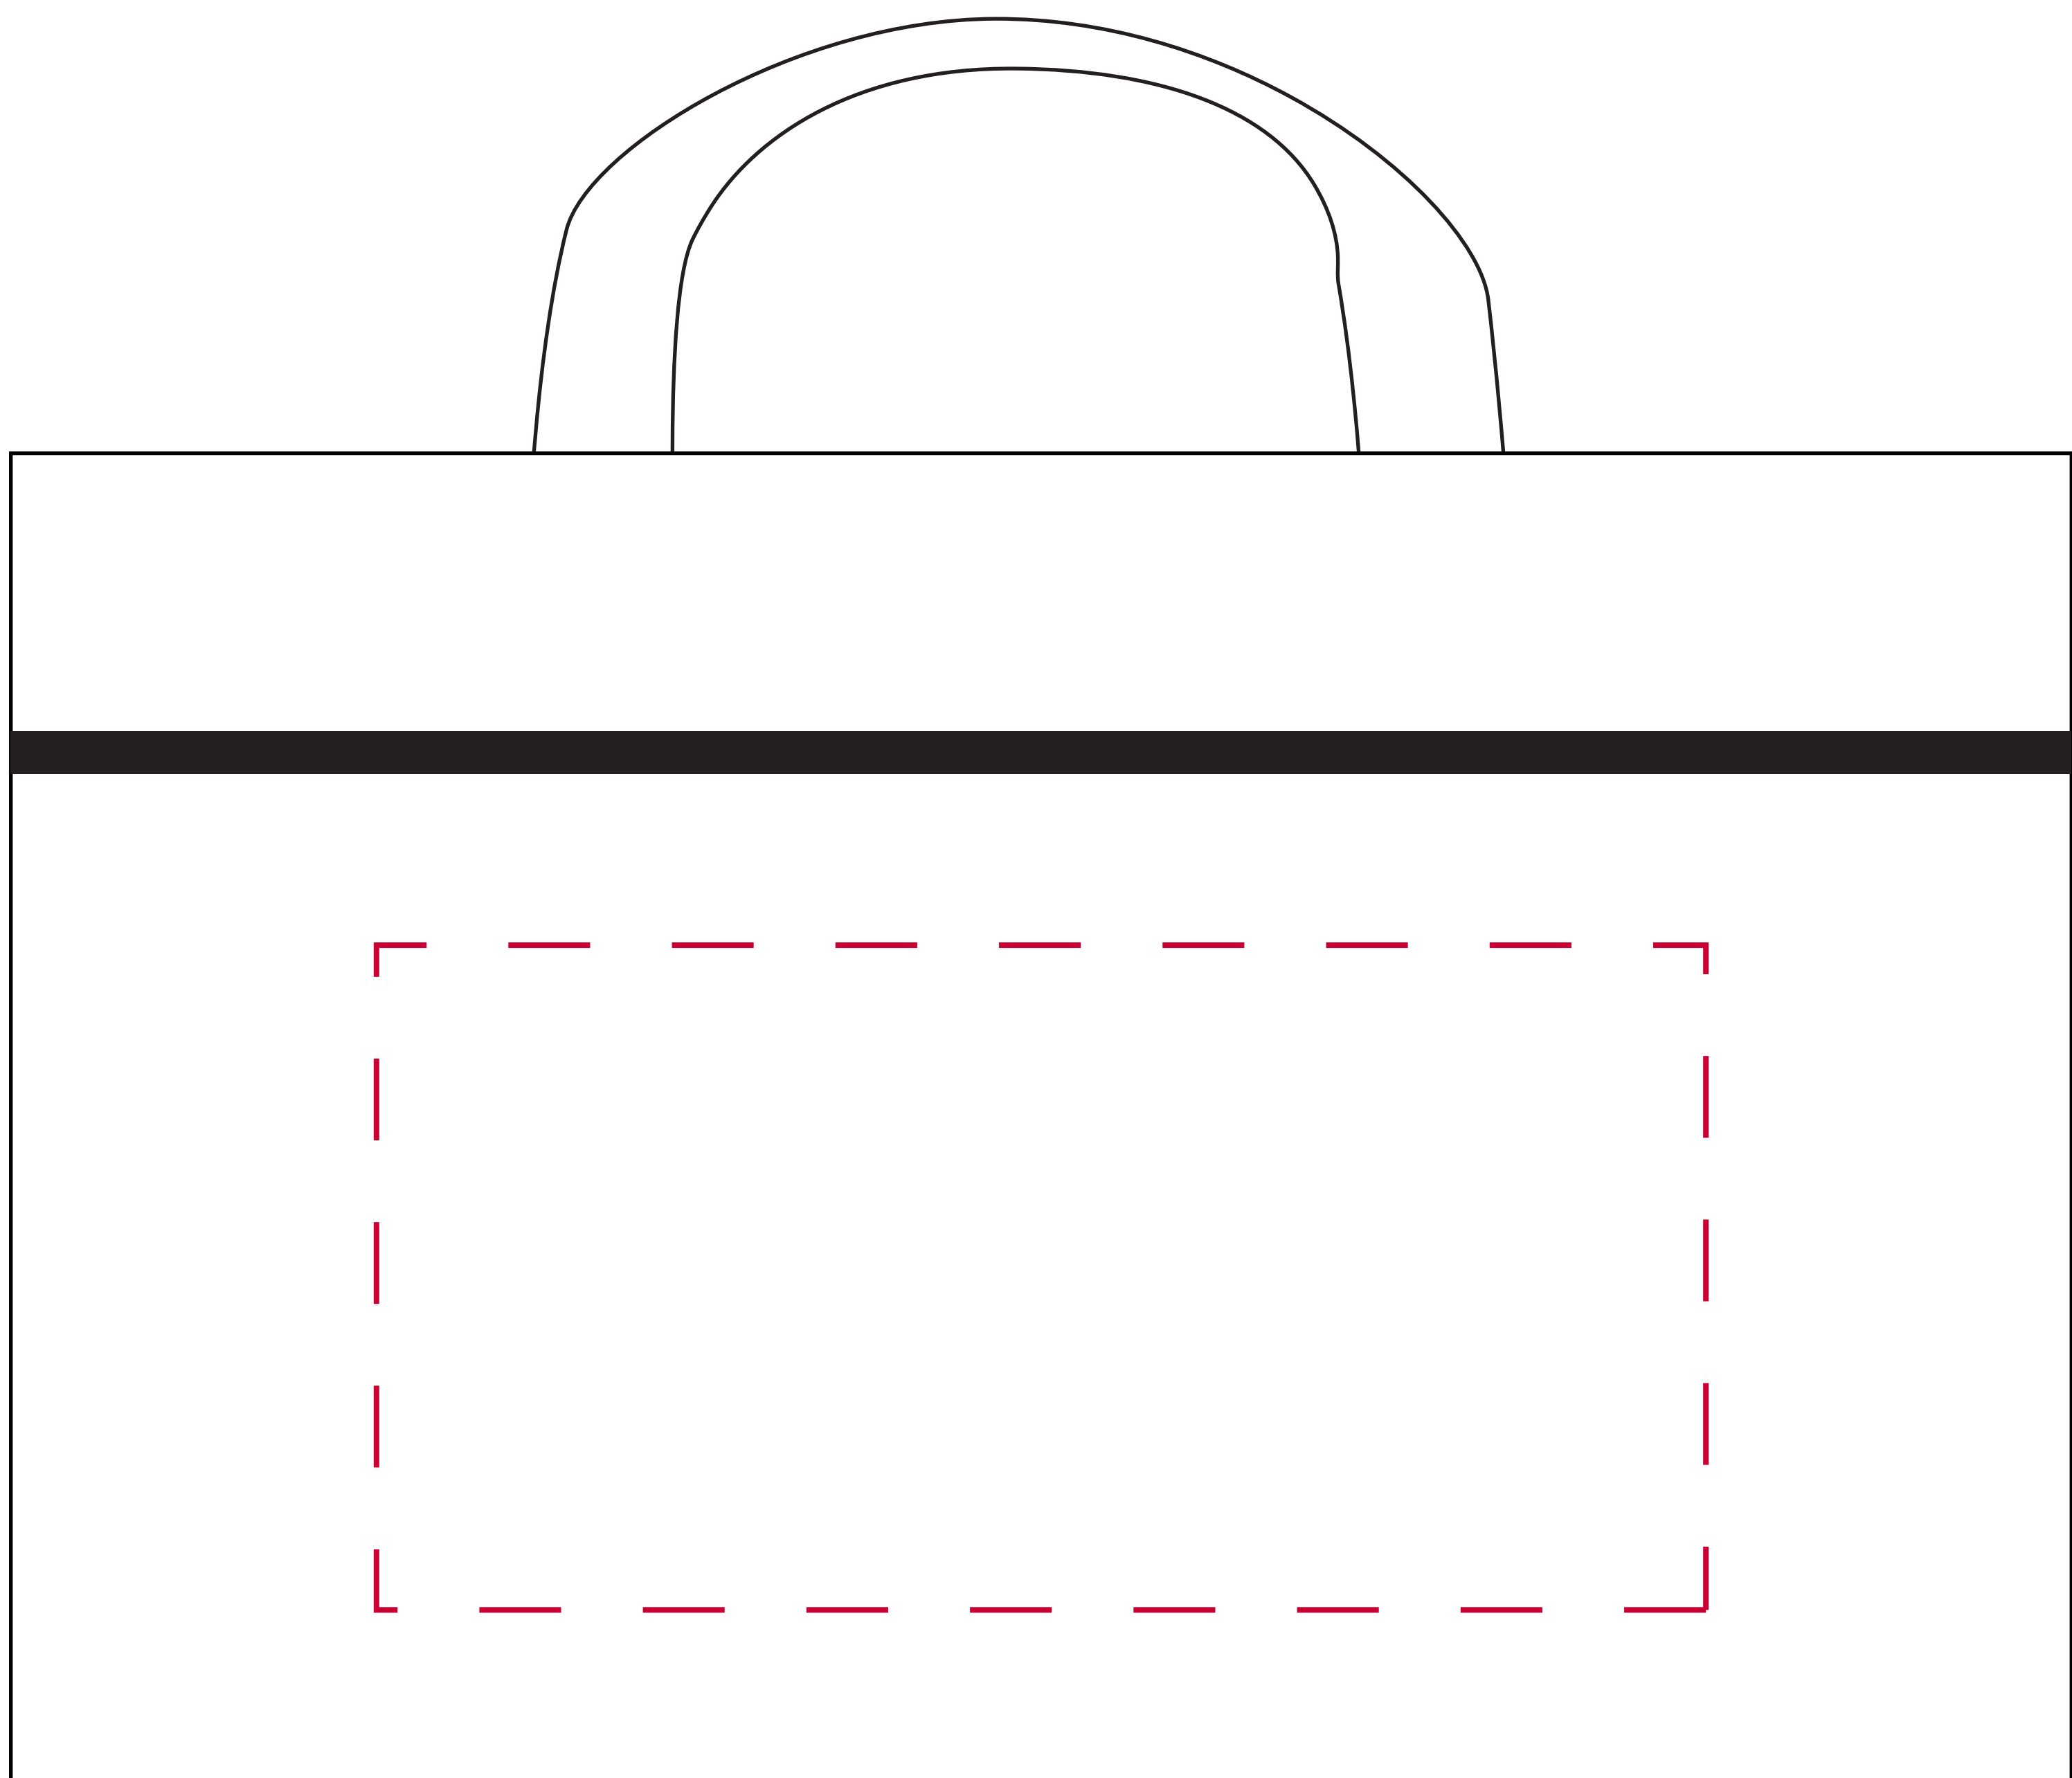

M1626

Color: Black & White

Bag Size: 15.5"W x 10"H

Imprint Size: 10"W x 5"H

Please Note: Dotted lines are used to show max imprint area and will not print on the final bag.