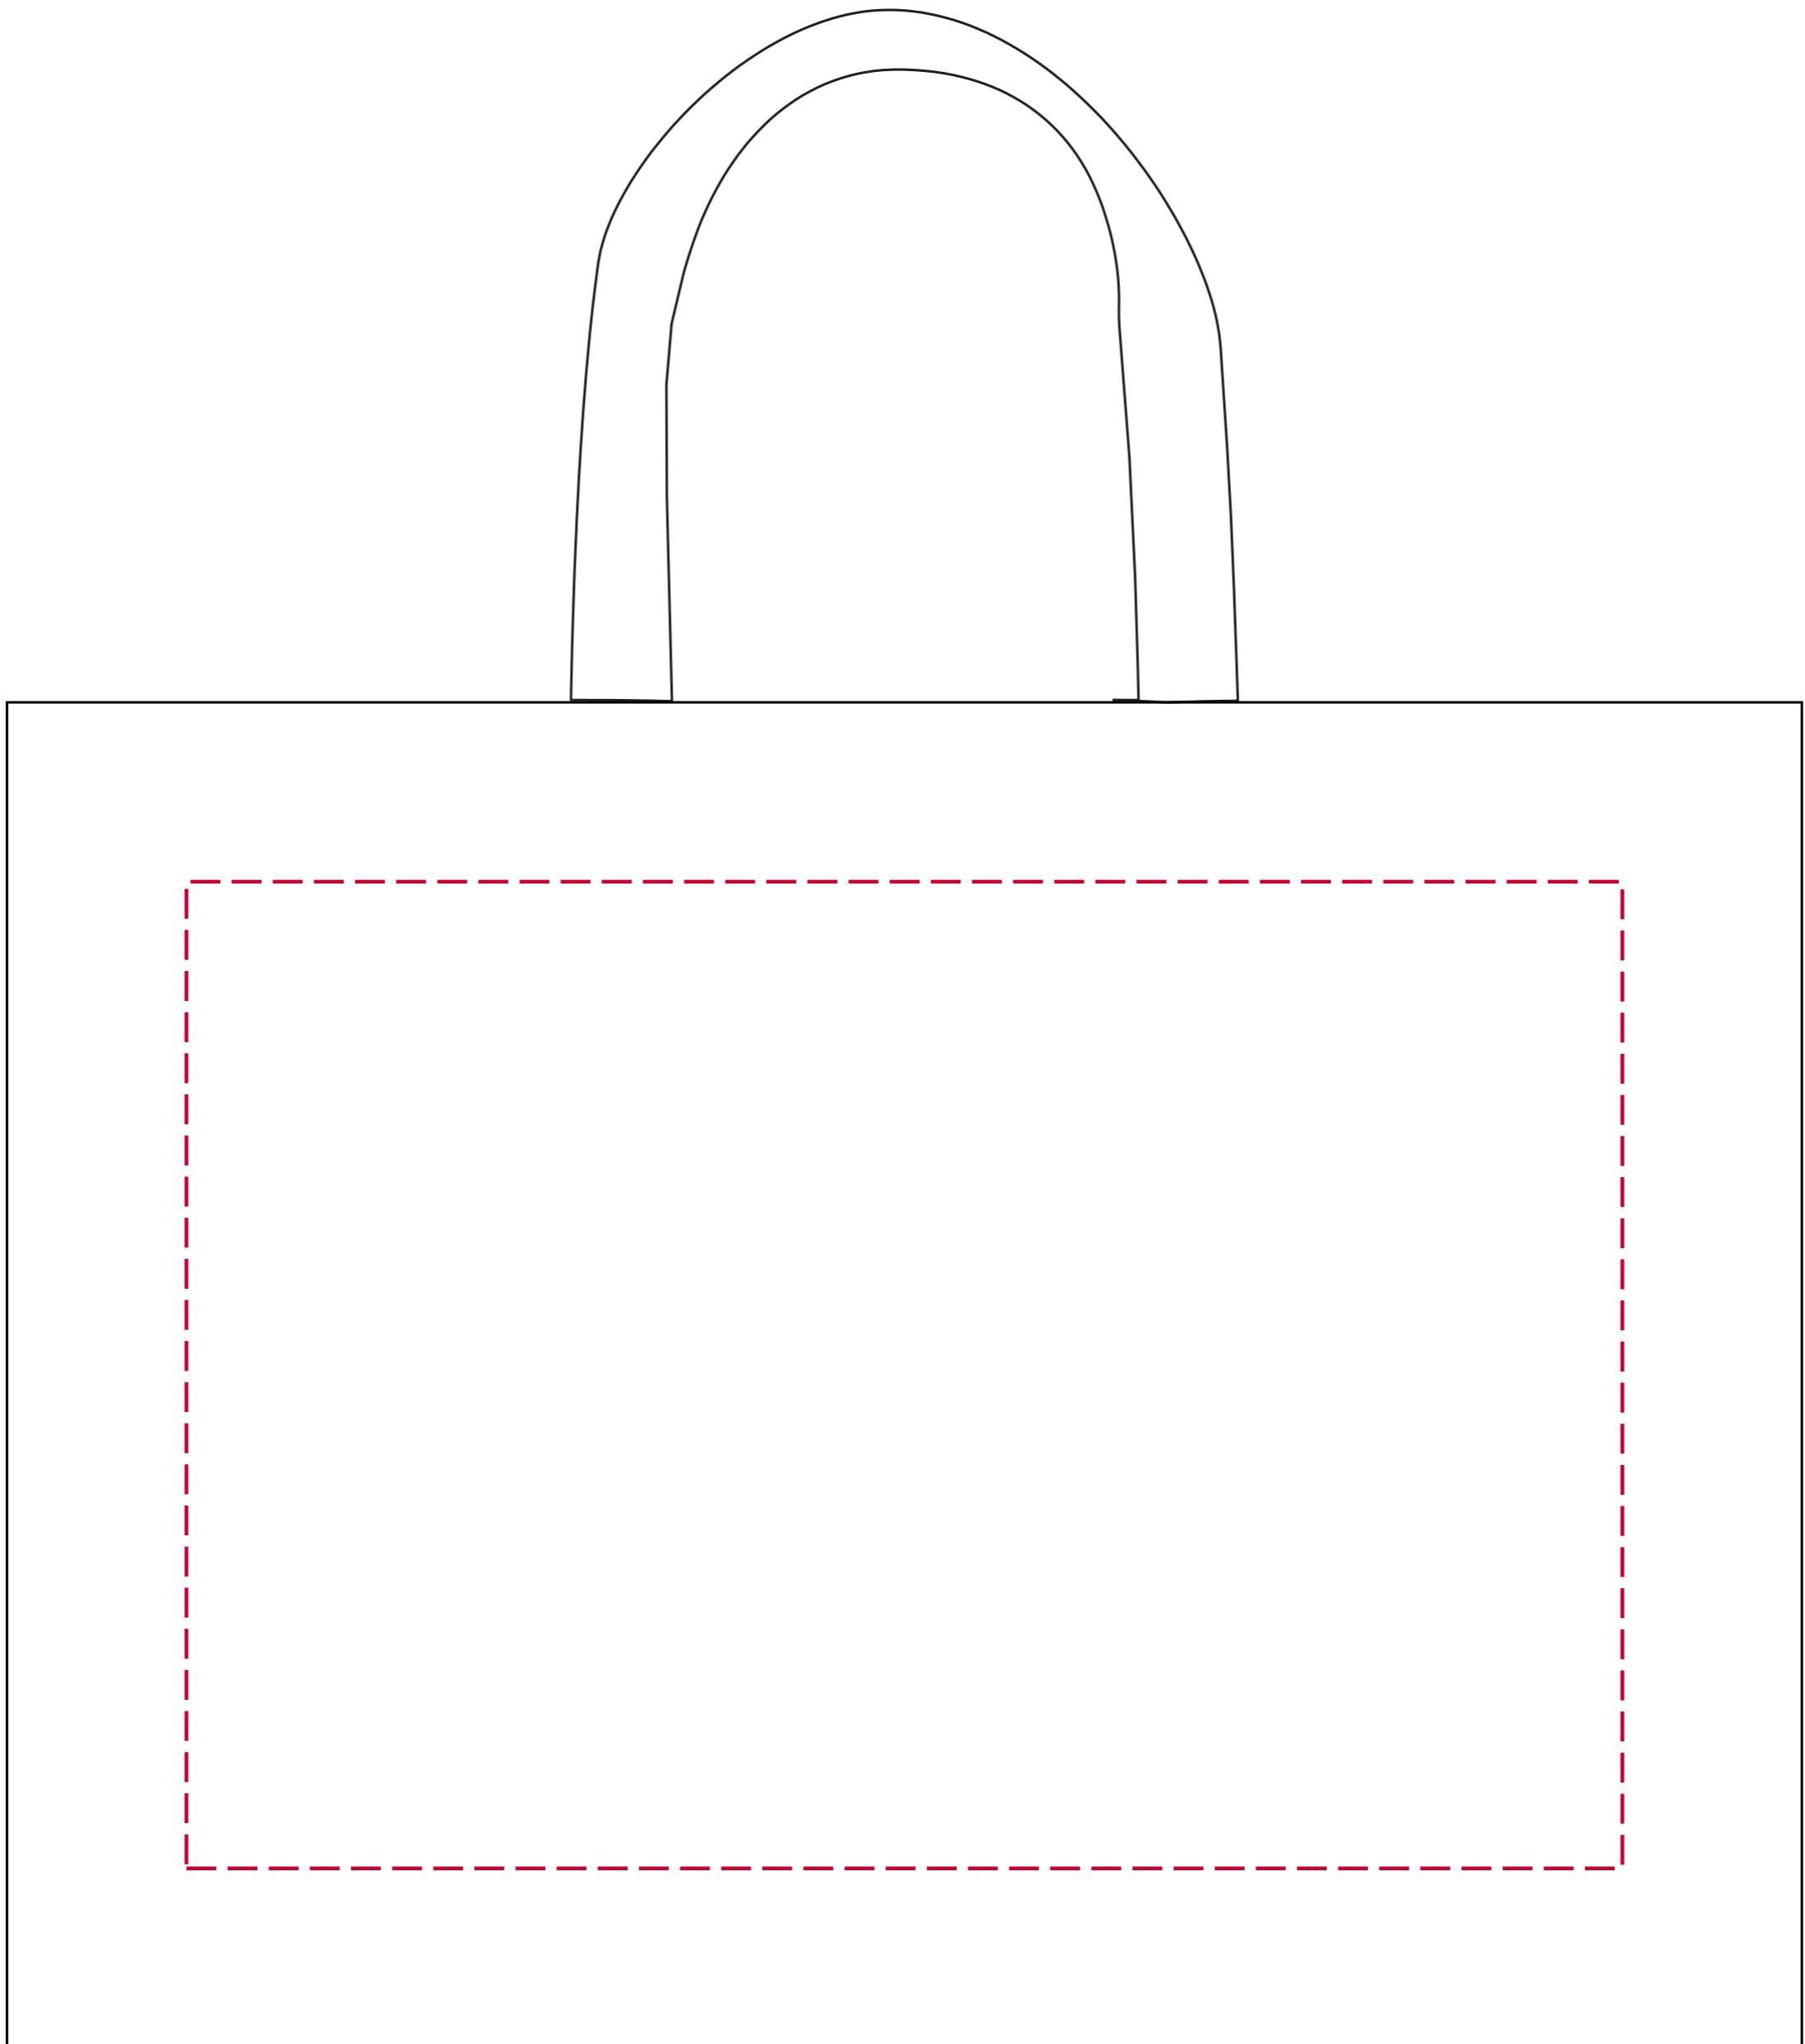

# M1621

Color: Black & White

Bag Size: 20"W x 15"H x 5"D

Imprint Size: 16"W x 11"H

**Please Note:** Dotted lines are used to show max imprint area and will not print on the final bag.