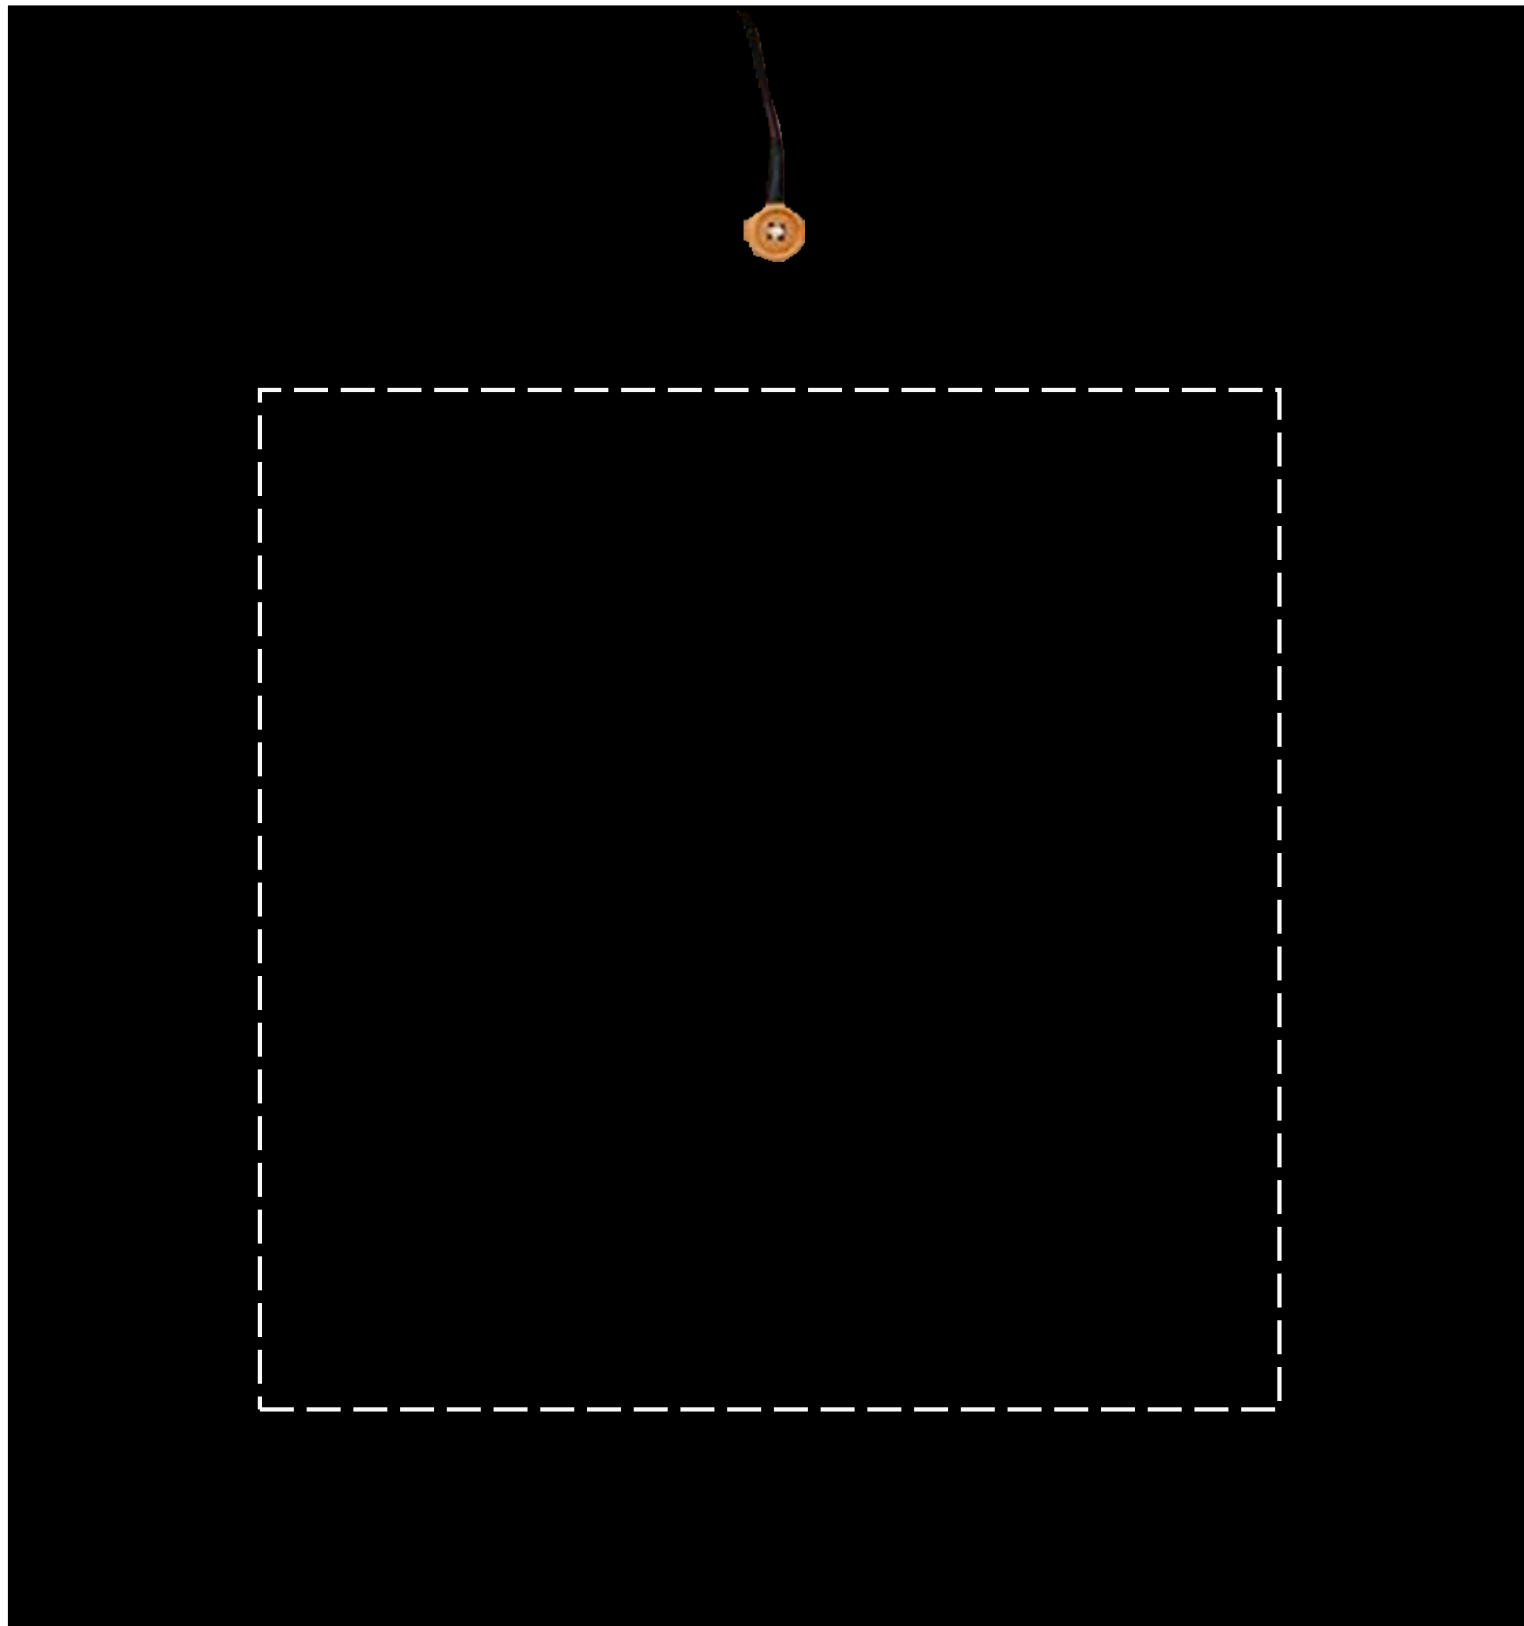

M1620

Color: Black & White

Bag Size: 15"W x 16"H x 3"D

Imprint Size: 10"W x 10"H

Please Note: Dotted lines are used to show max imprint area and will not print on the final bag.