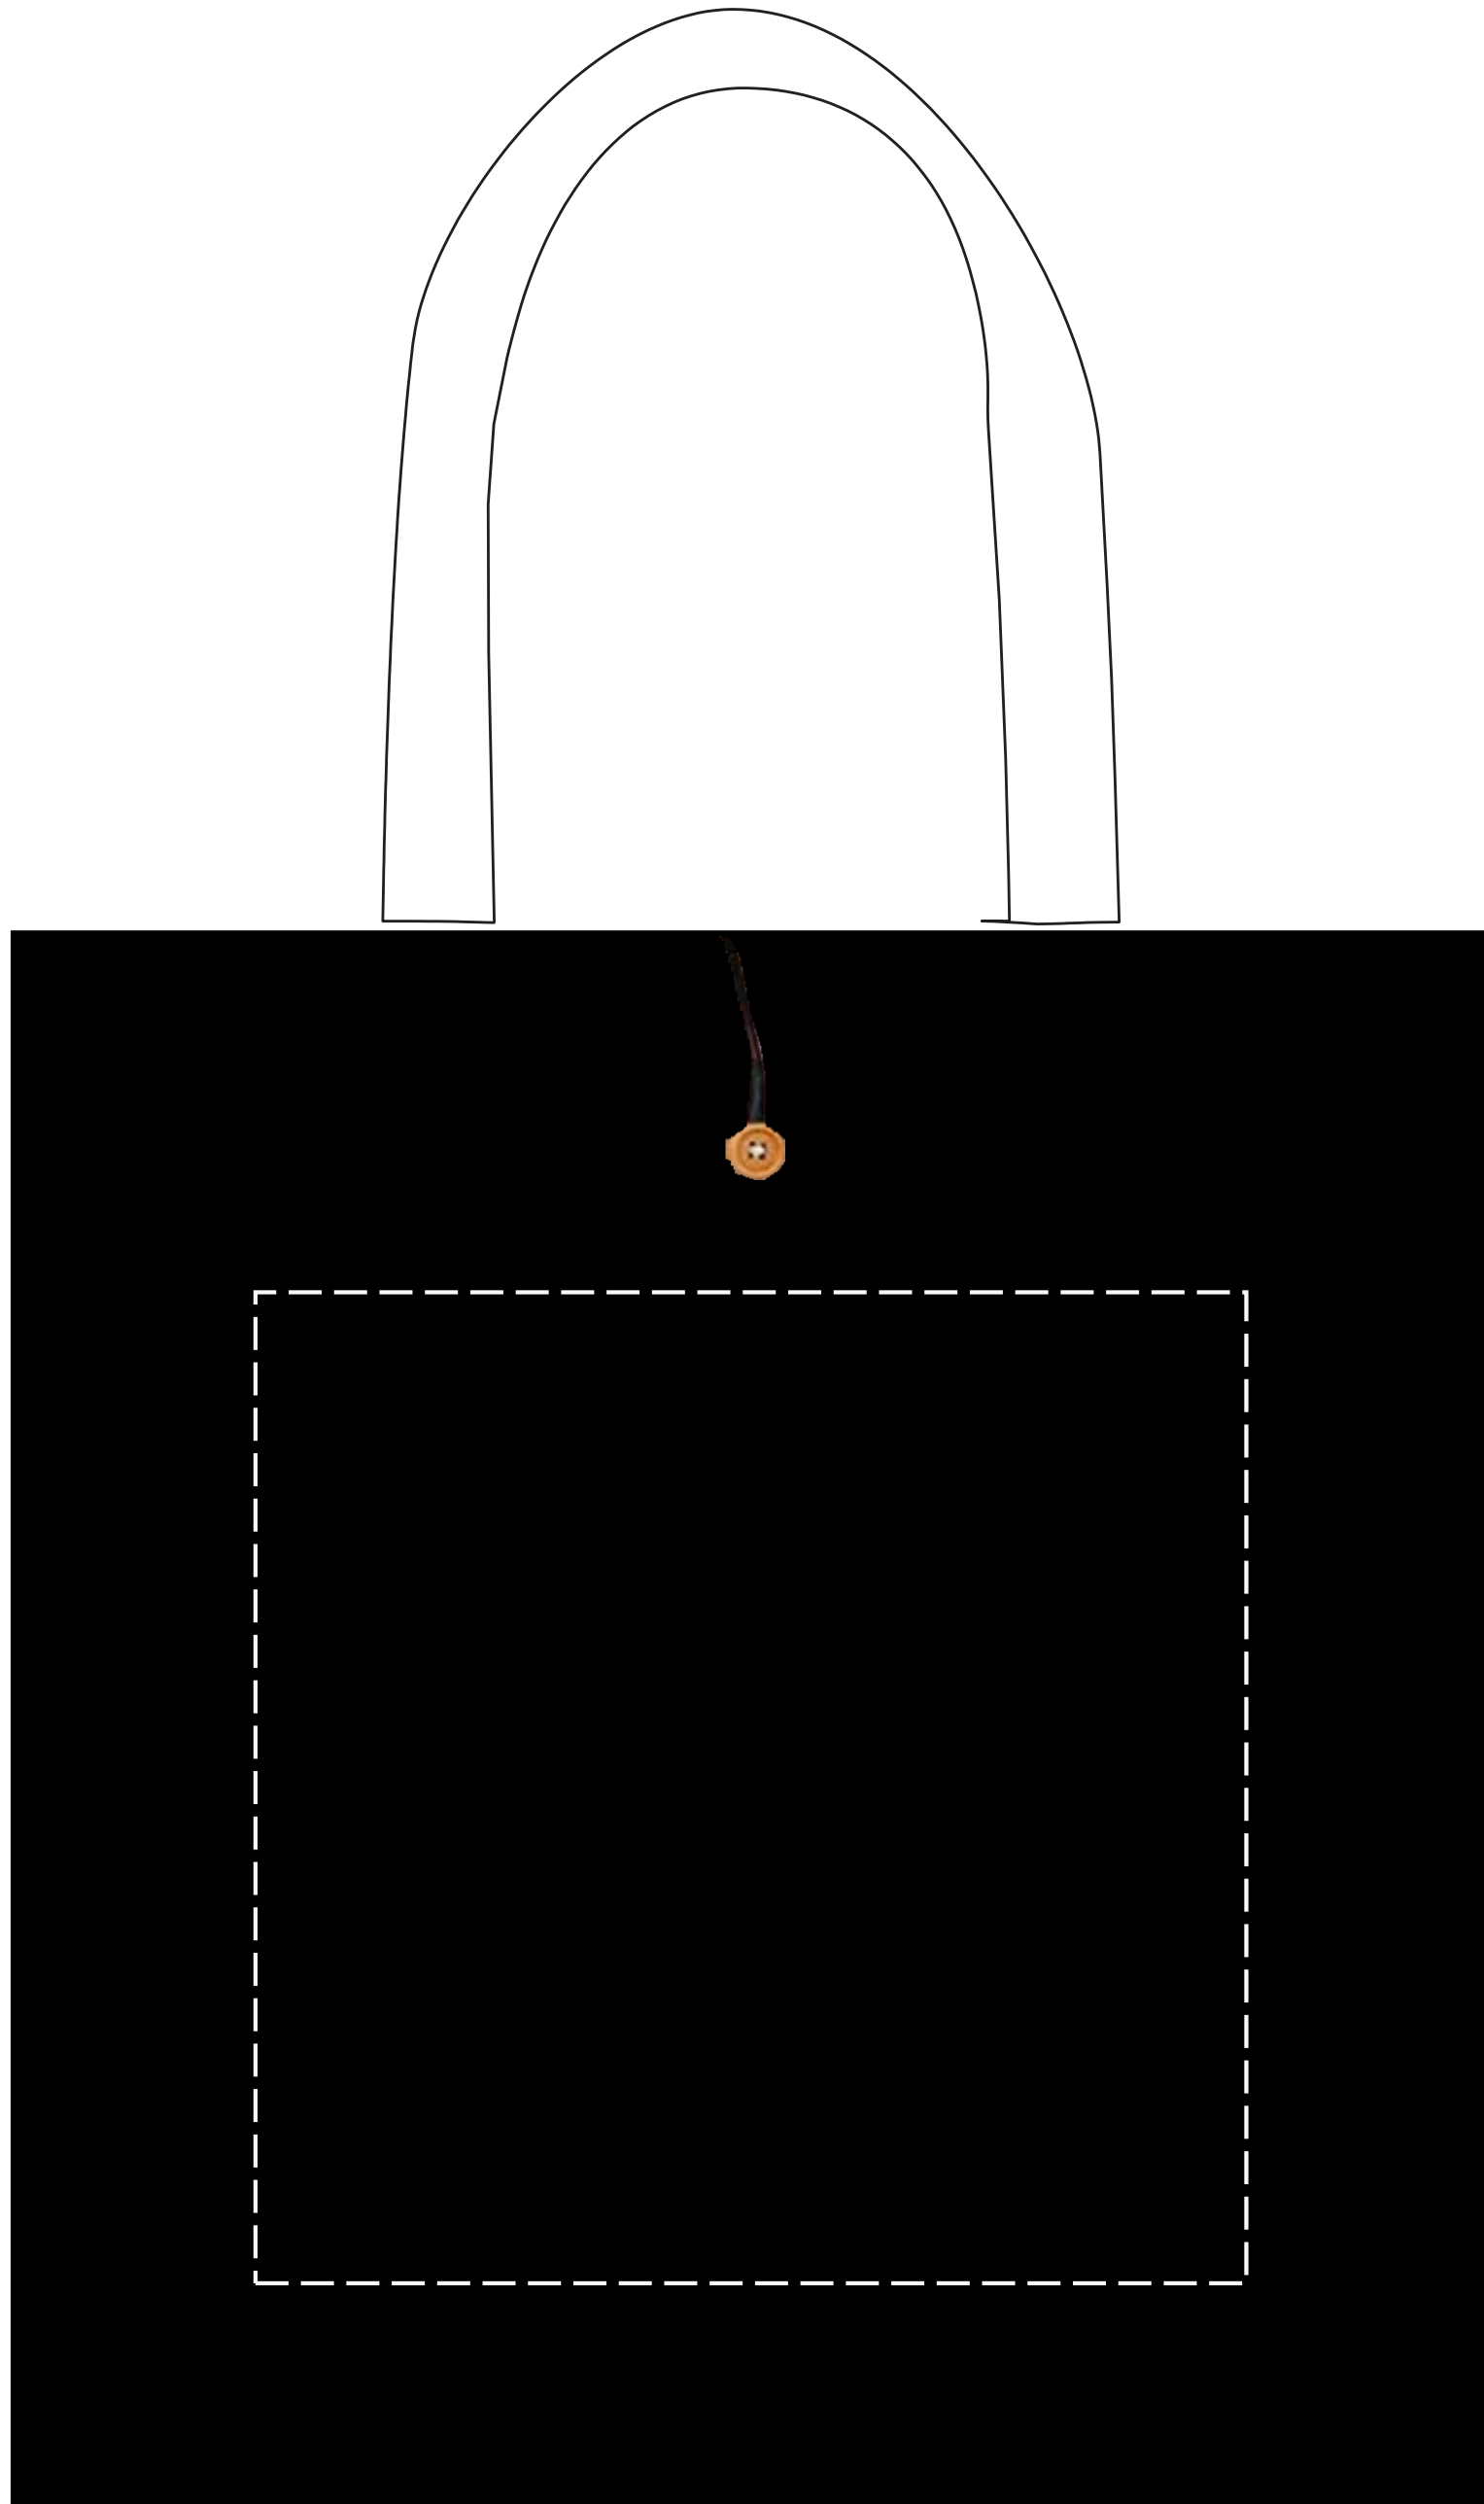

# M1619

Color: Black & White

Bag Size: 15"W x 16"H x 3"D

Imprint Size: 10"W x 10"H

**Please Note:** Dotted lines are used to show max imprint area and will not print on the final bag.