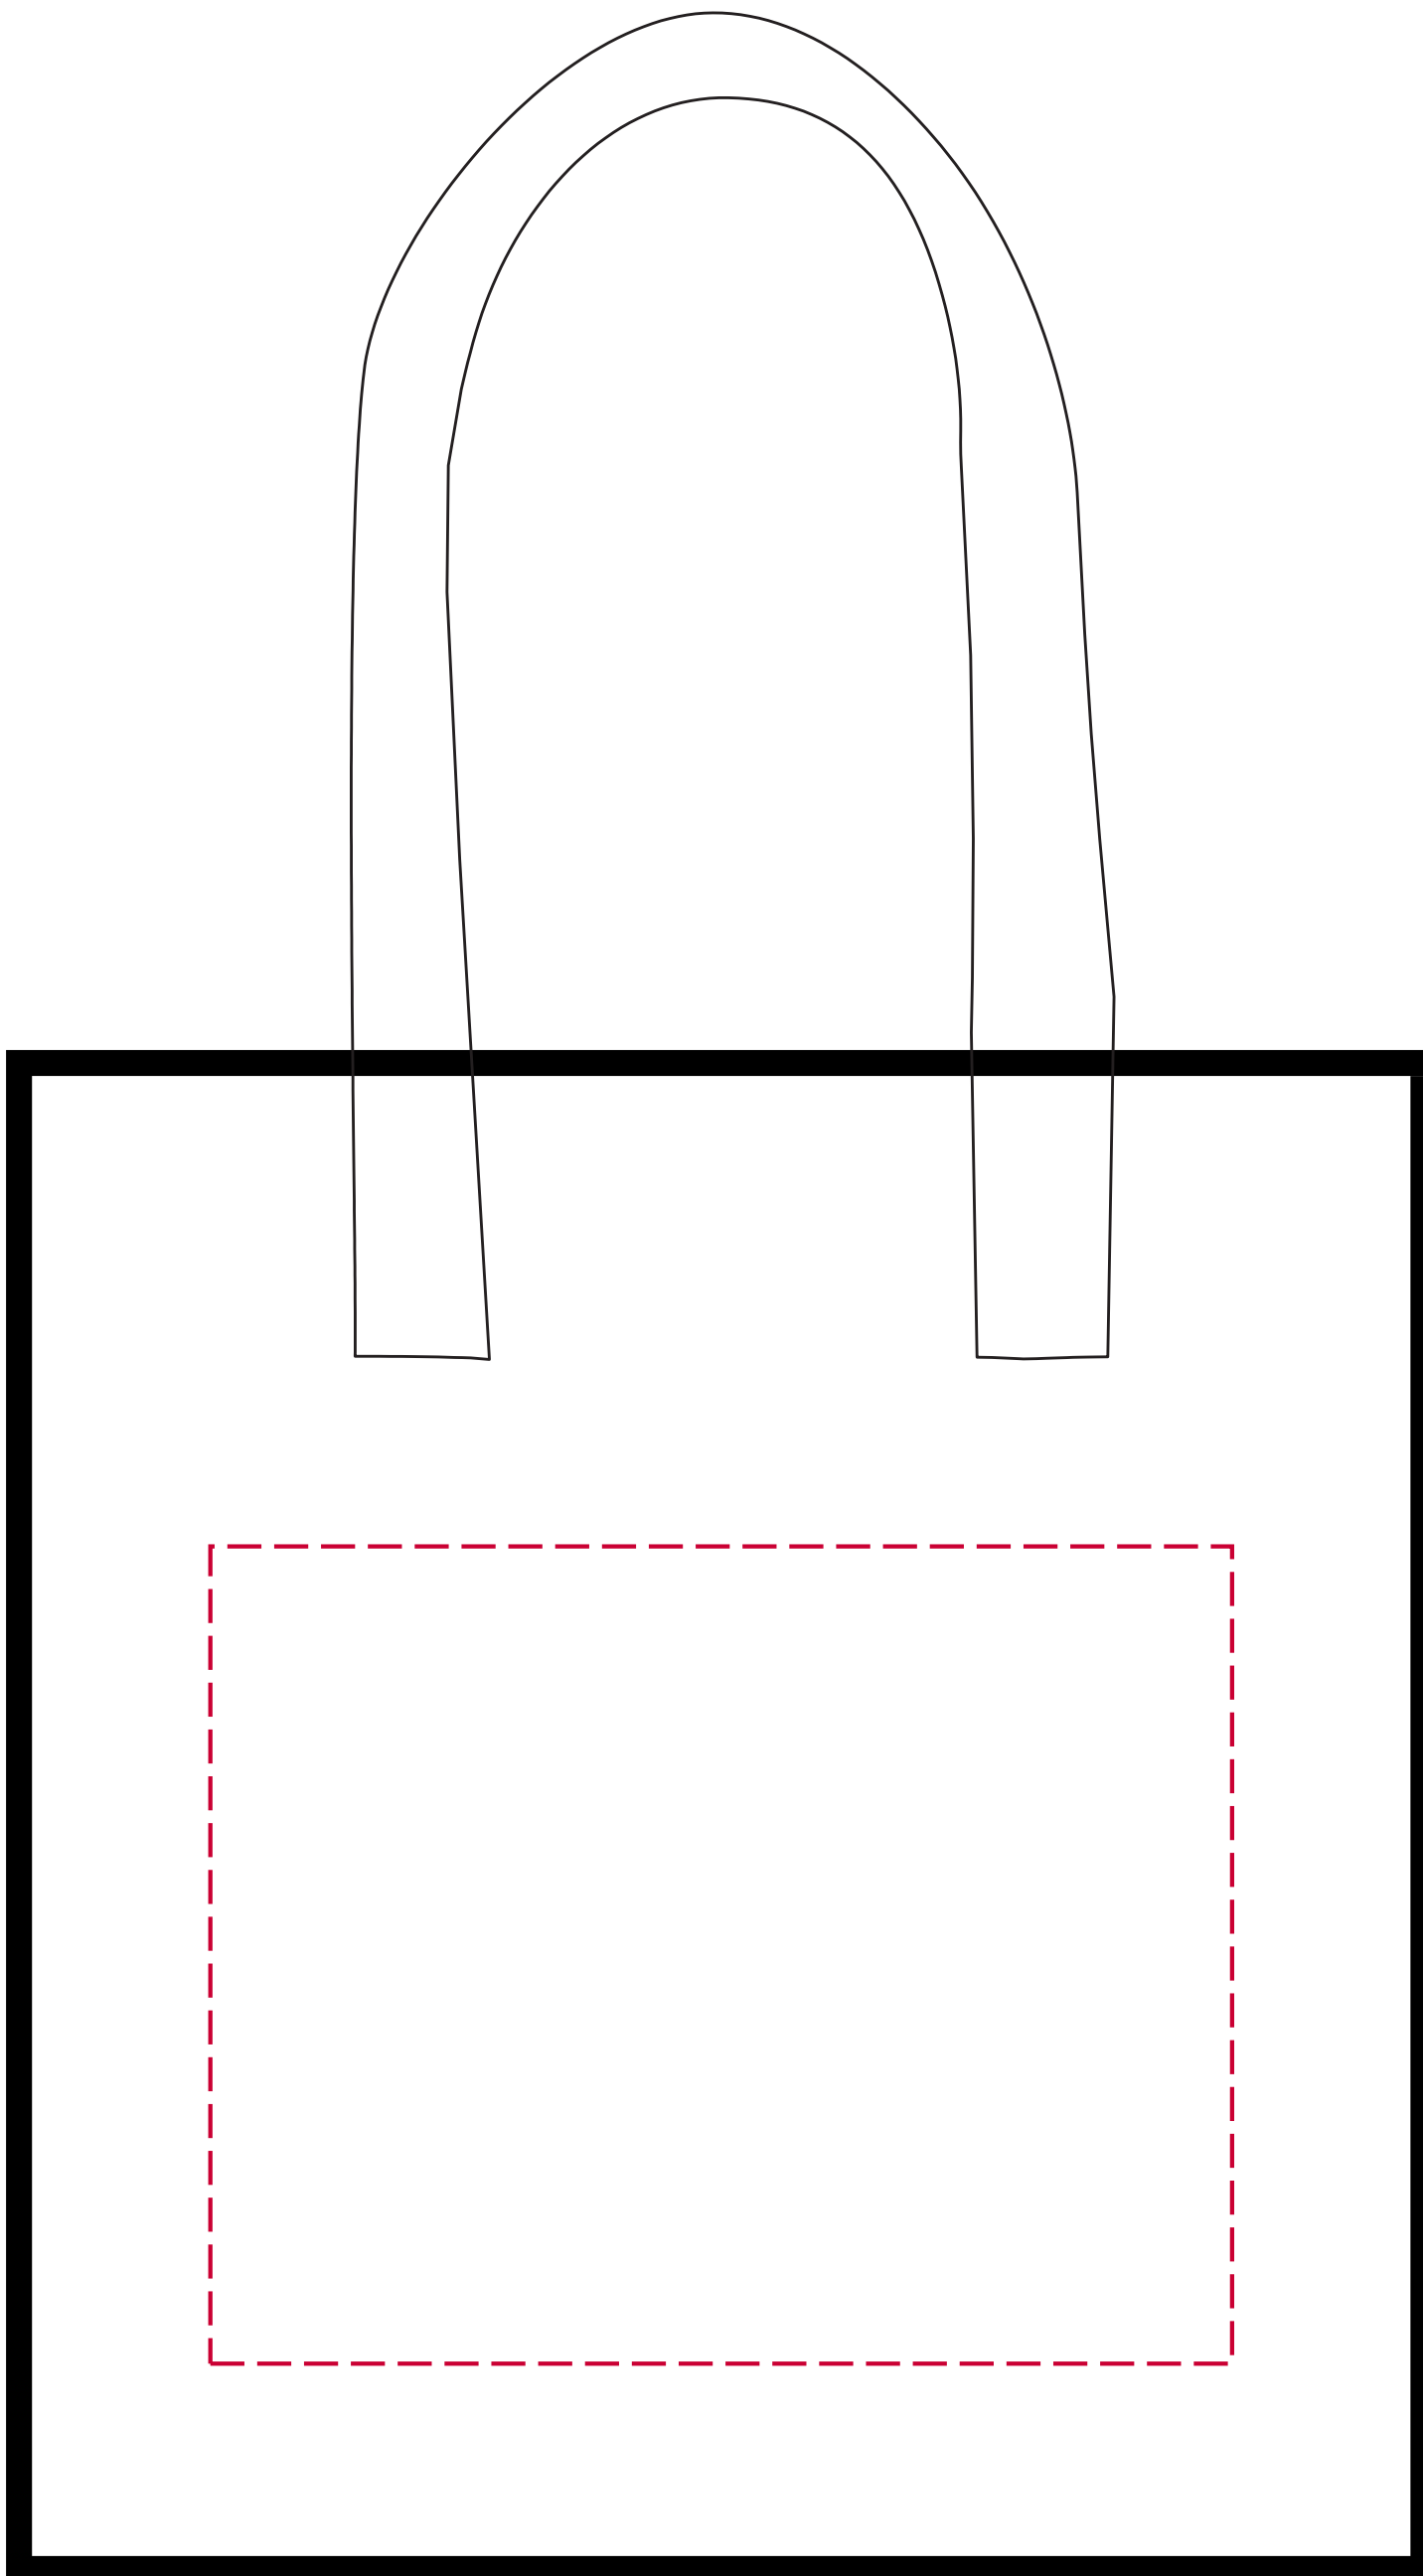

M1617

Color: Black & White

Bag Size: 14"W x 15"H x 4"D

Imprint Size: 10"W x 8"H

Please Note: Dotted lines are used to show max imprint area and will not print on the final bag.