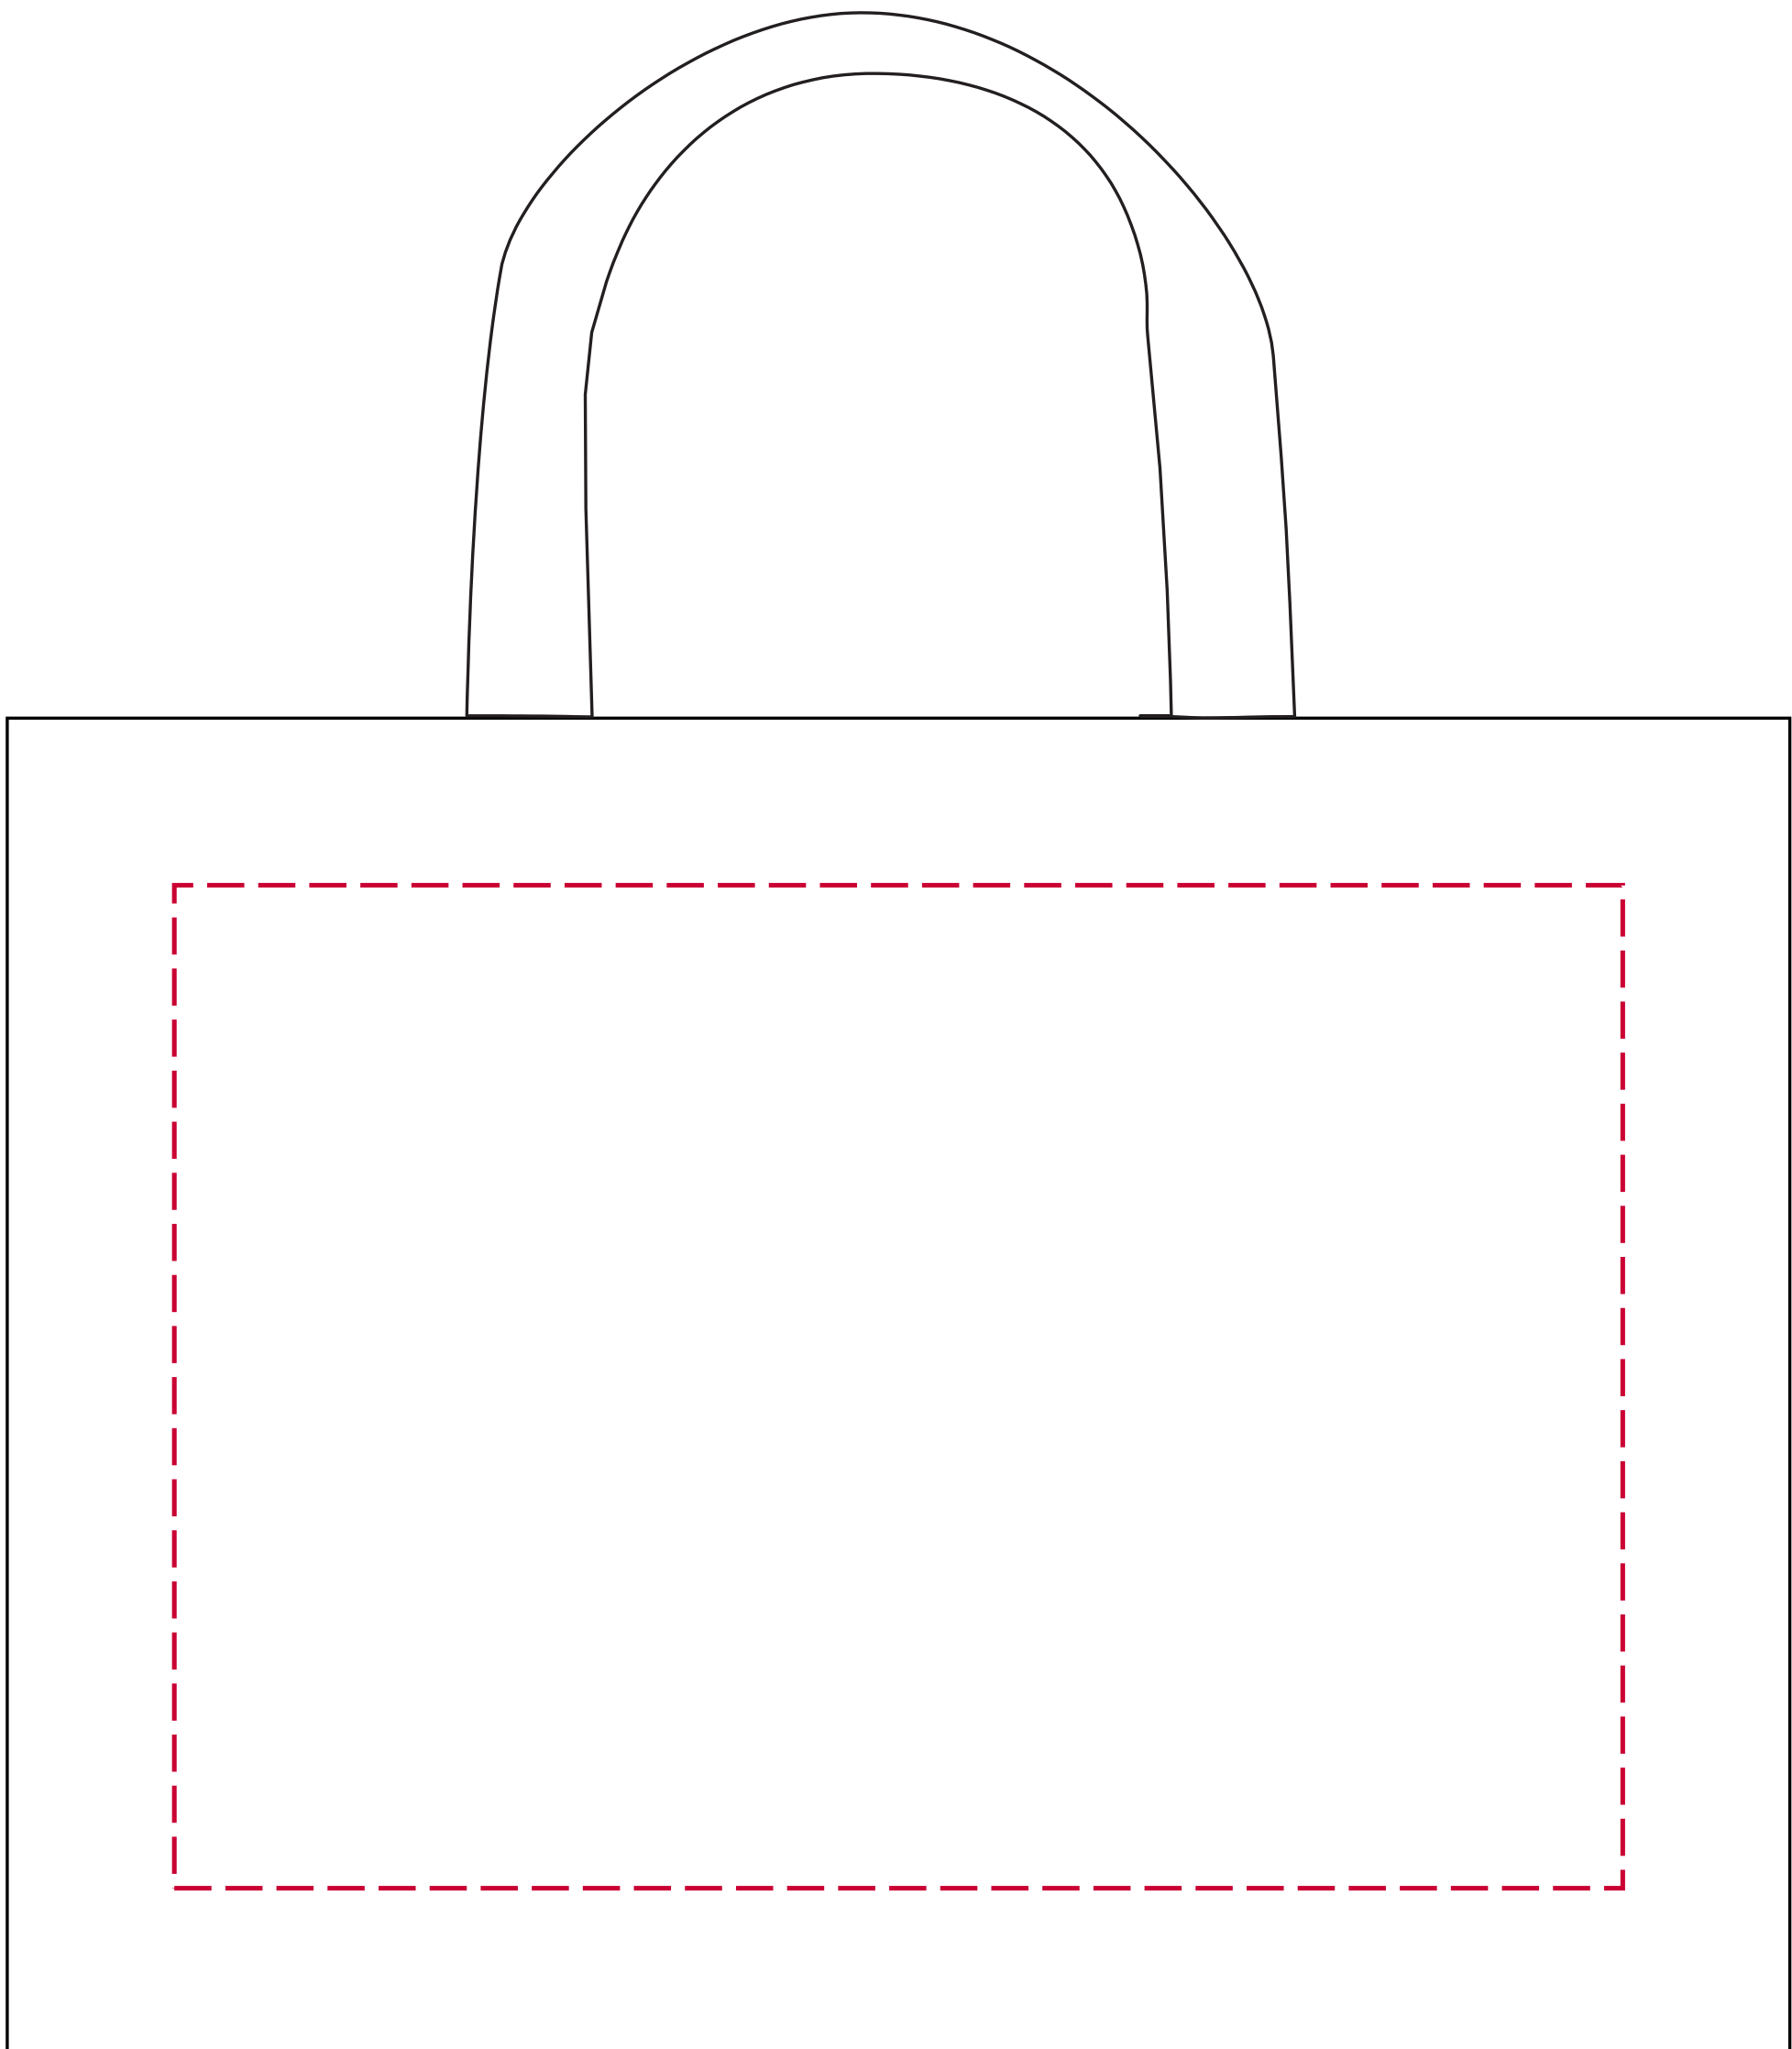

M1615

Color: Black & White

Bag Size: 16"W x 12"H x 6"D

Imprint Size: 13"W x 9"H

Please Note: Dotted lines are used to show max imprint area and will not print on the final bag.