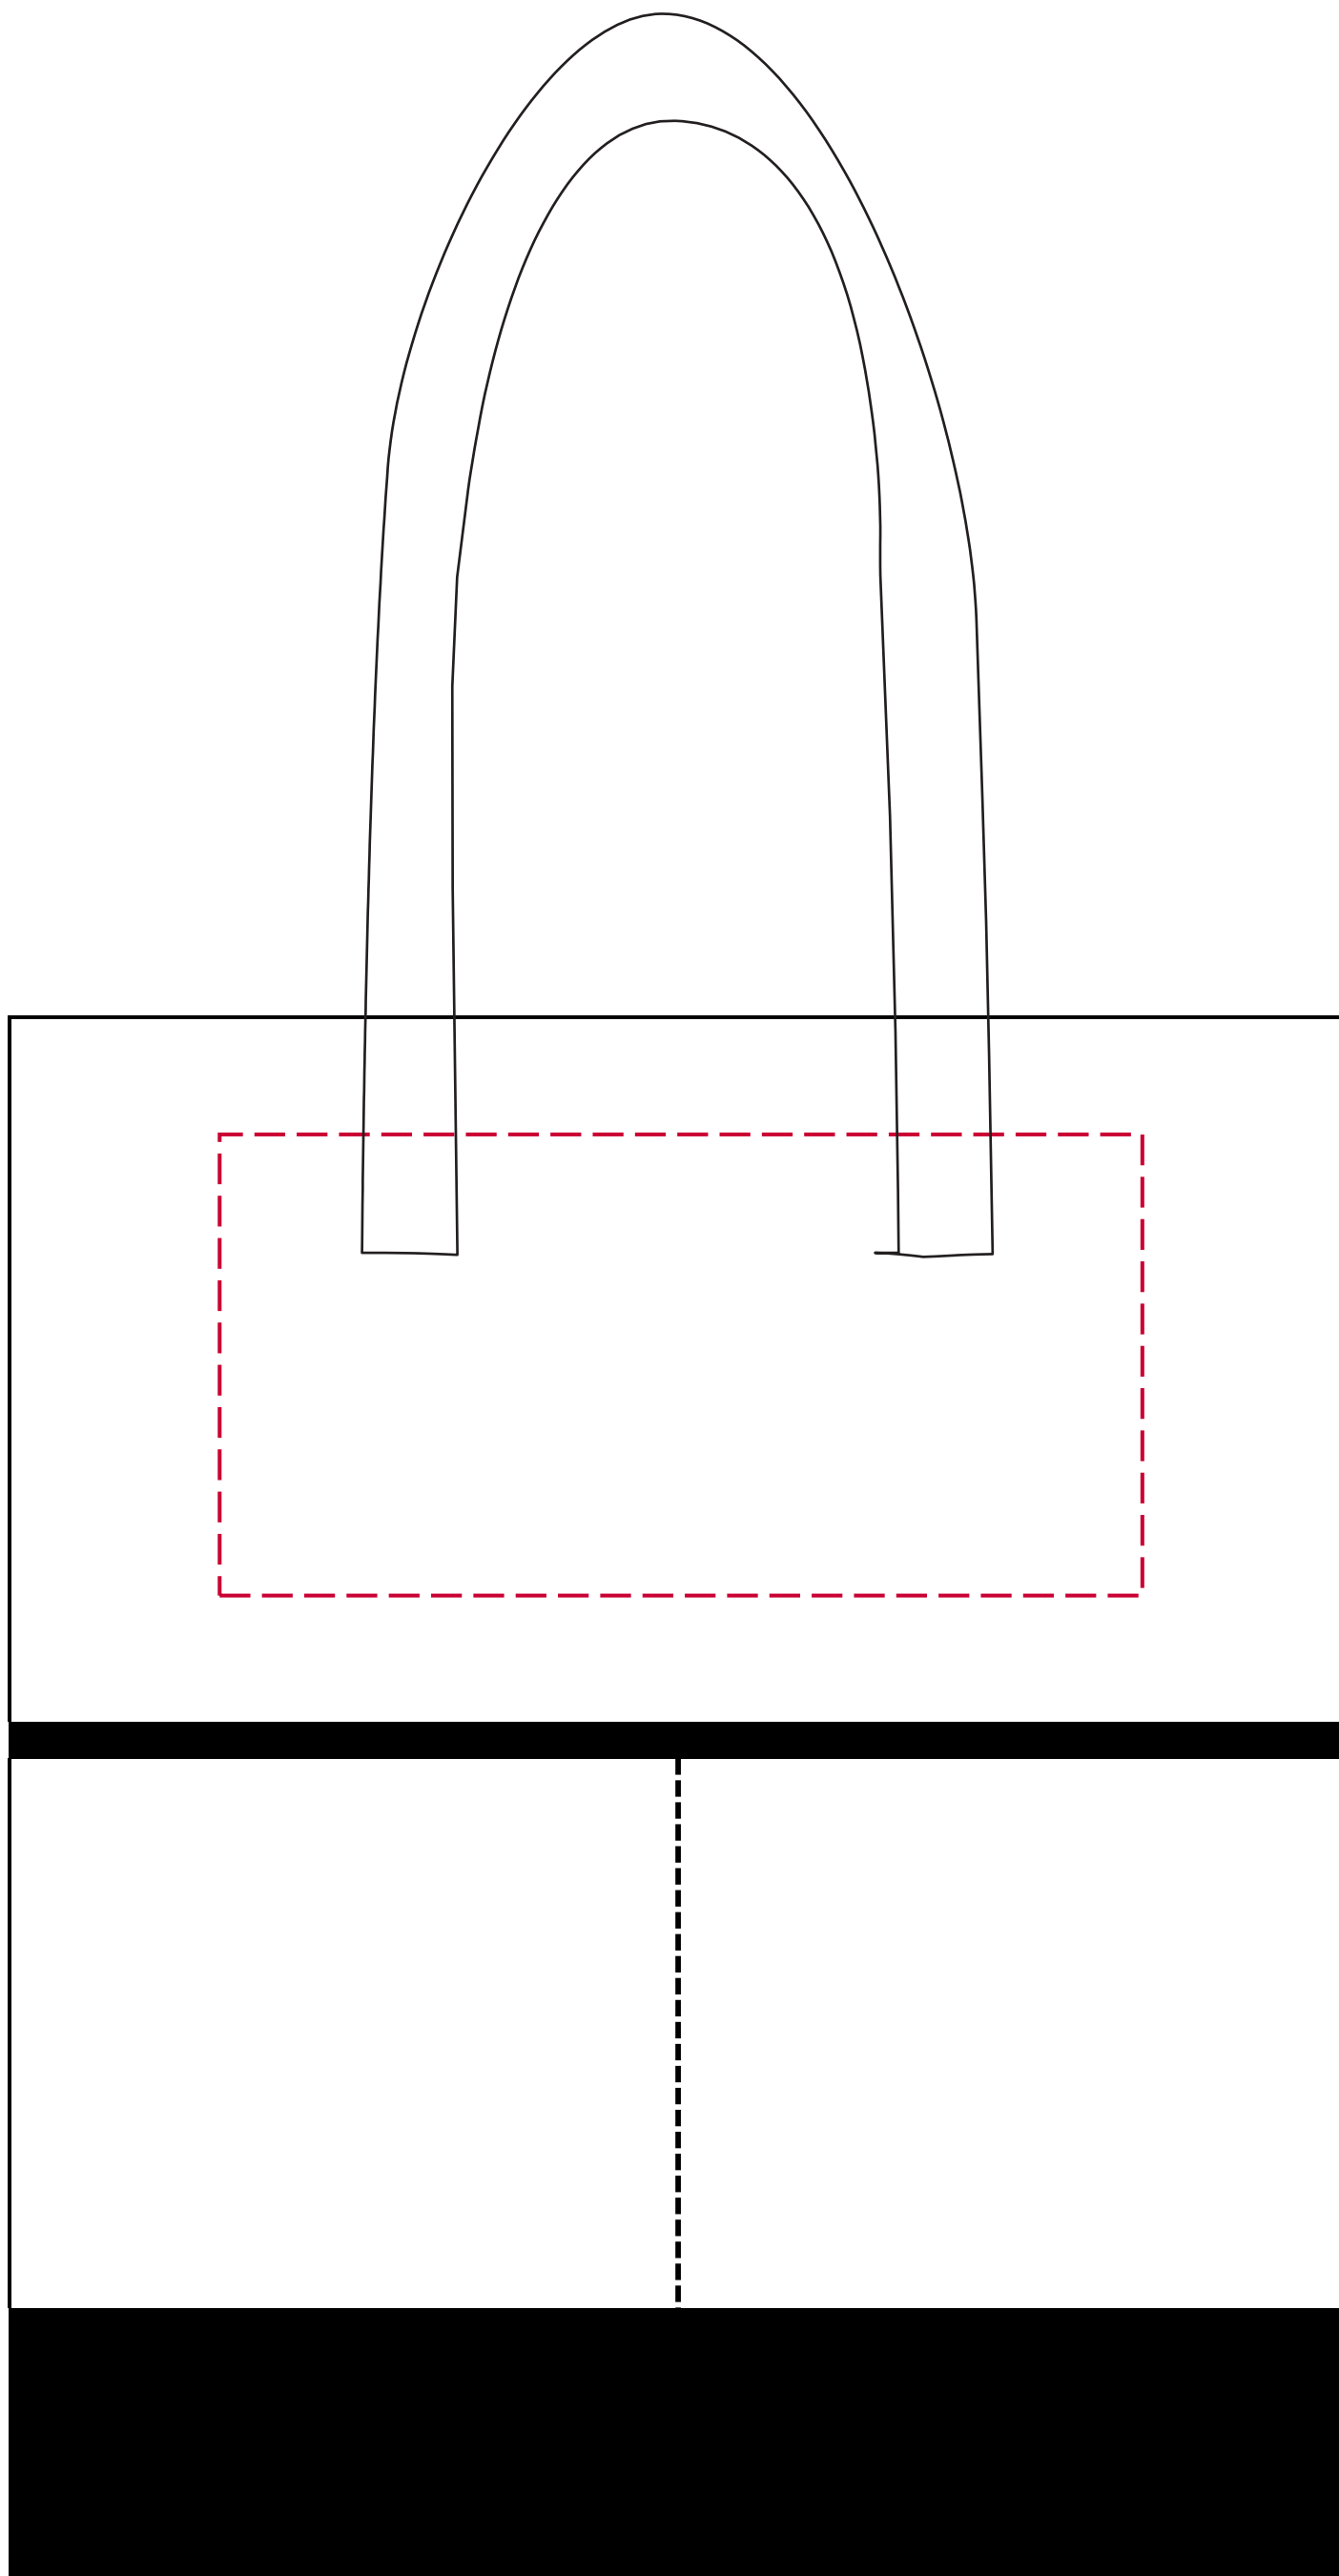

# M1609

Color: Black & White

Bag Size: 14.5"W x 17"H 3"D

Imprint Size: 10"W x 5"H

**Please Note:** Dotted lines are used to show max imprint area and will not print on the final bag.