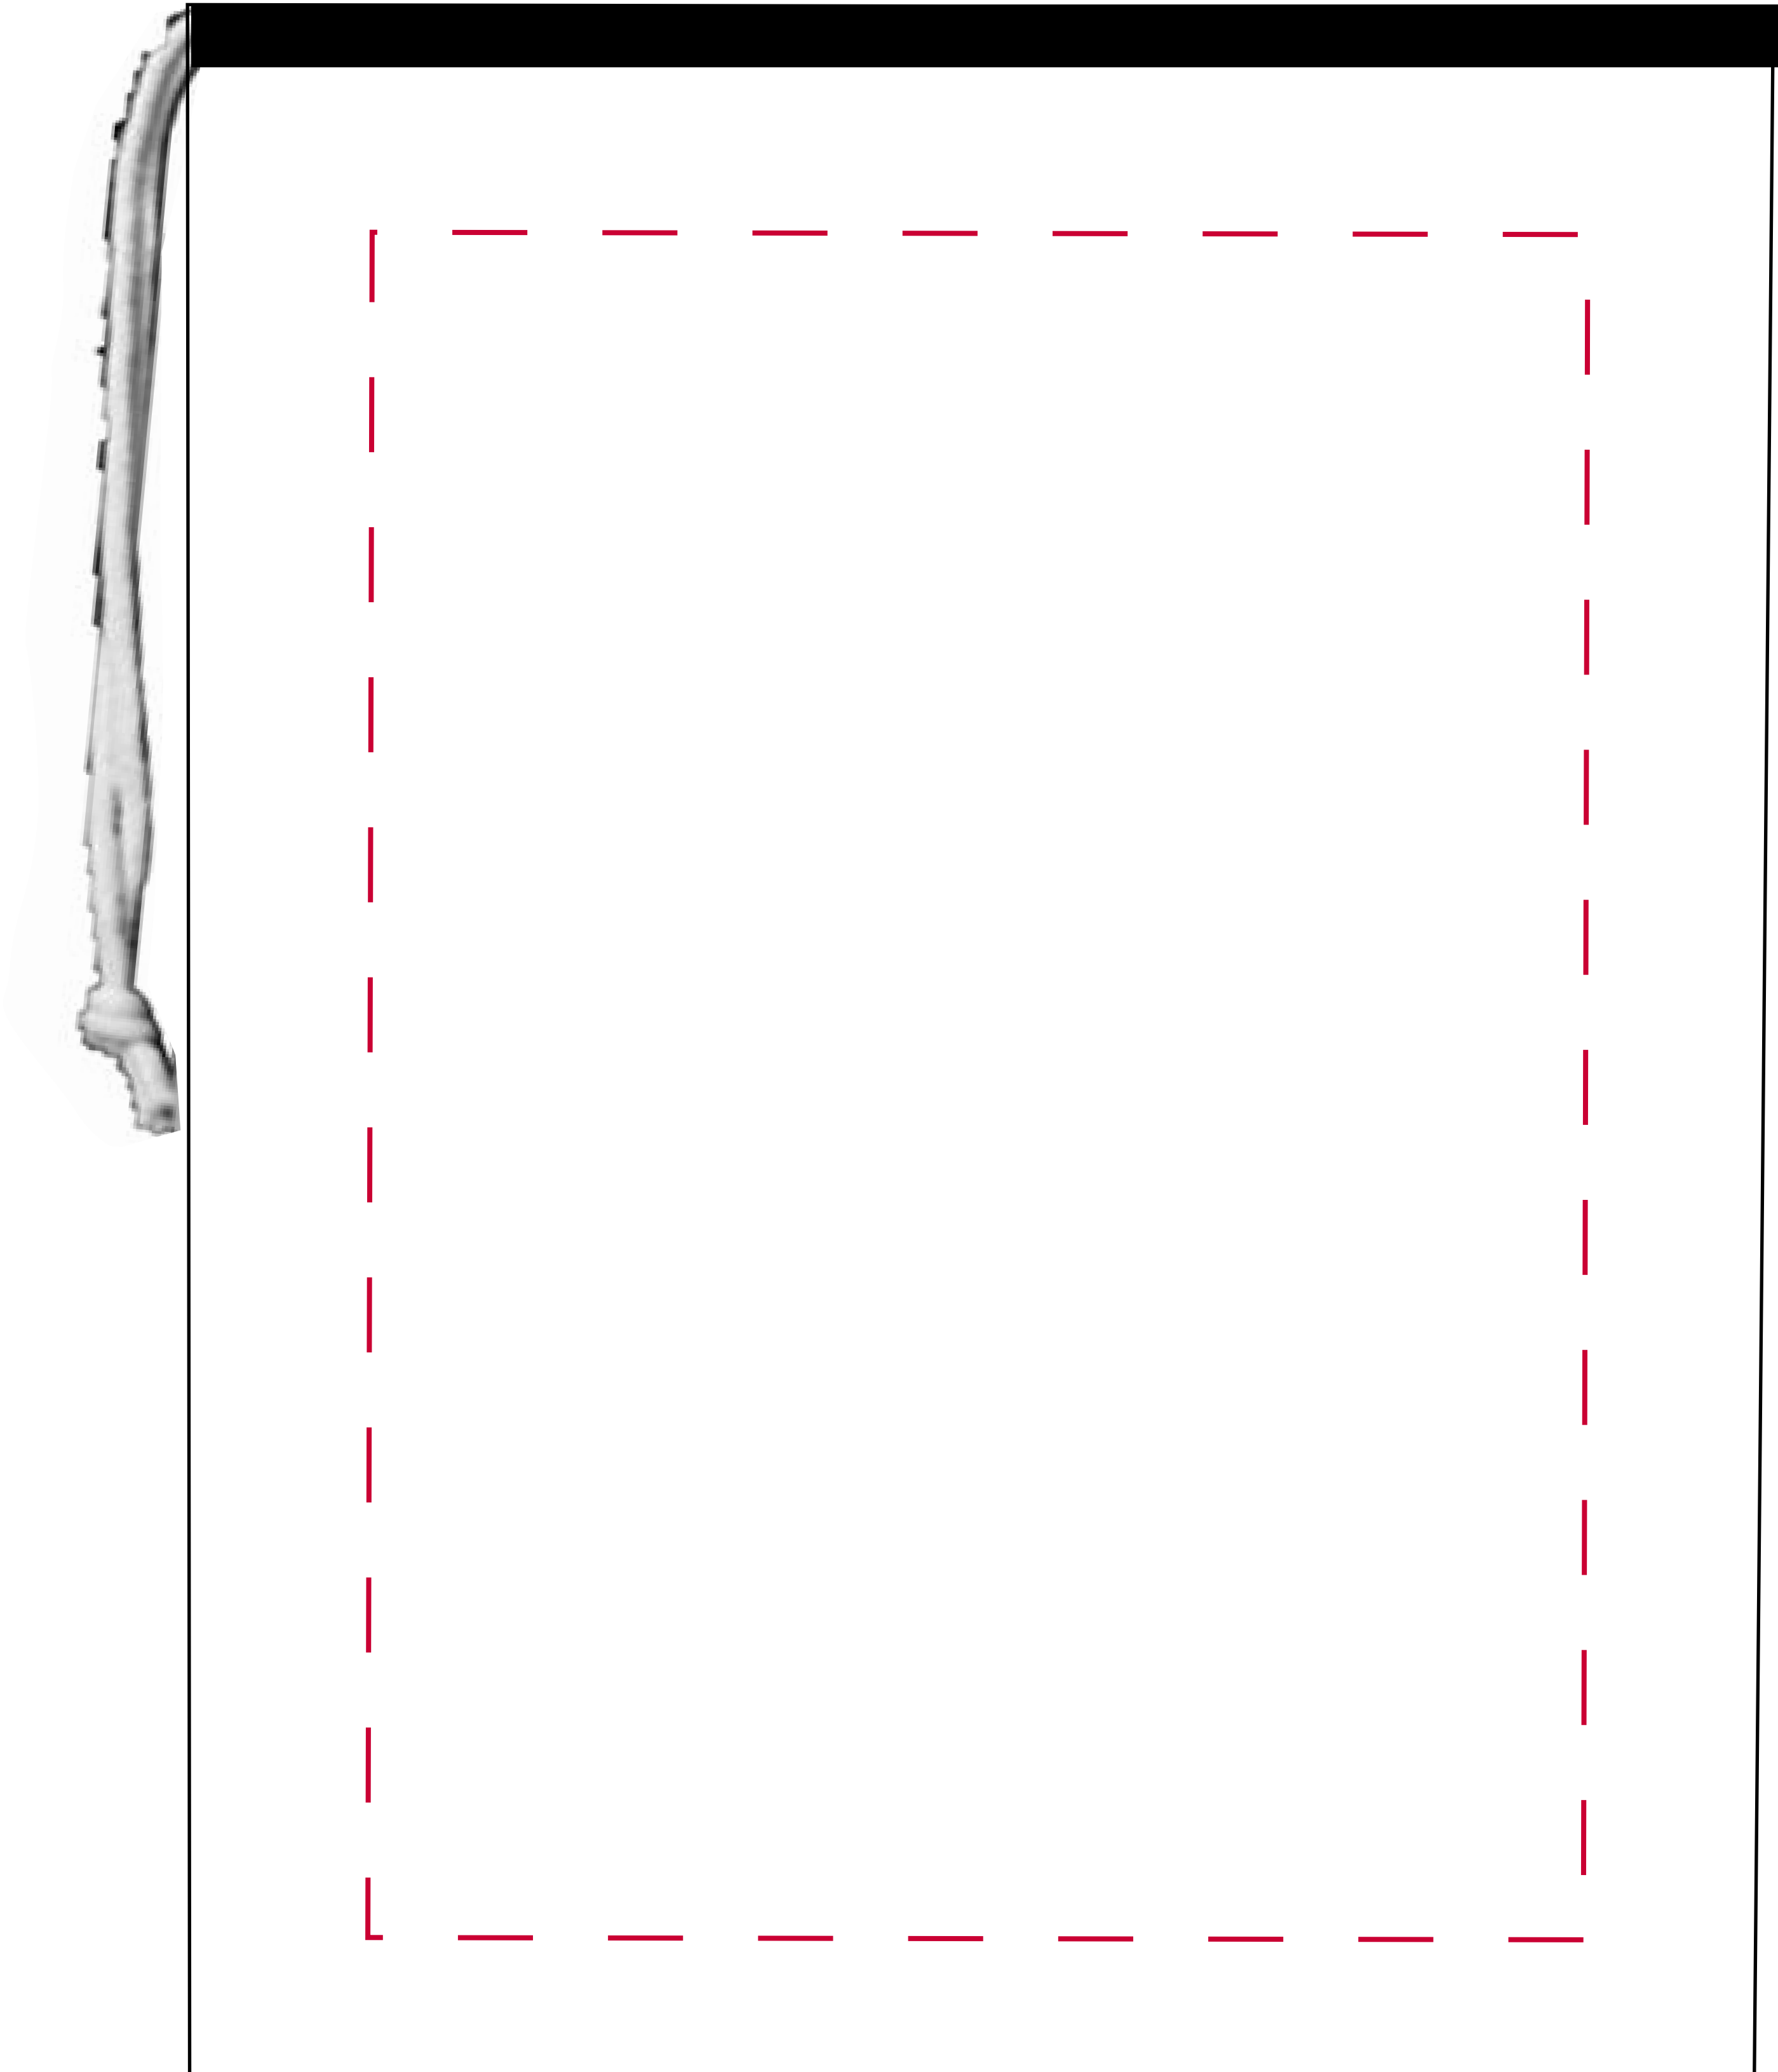

M1607

Color: Black & White
Bag Size: 13"W x 17"H
Imprint Size: 10"W x 14"H

Please Note: Dotted lines are used to show max imprint area and will not print on the final bag.