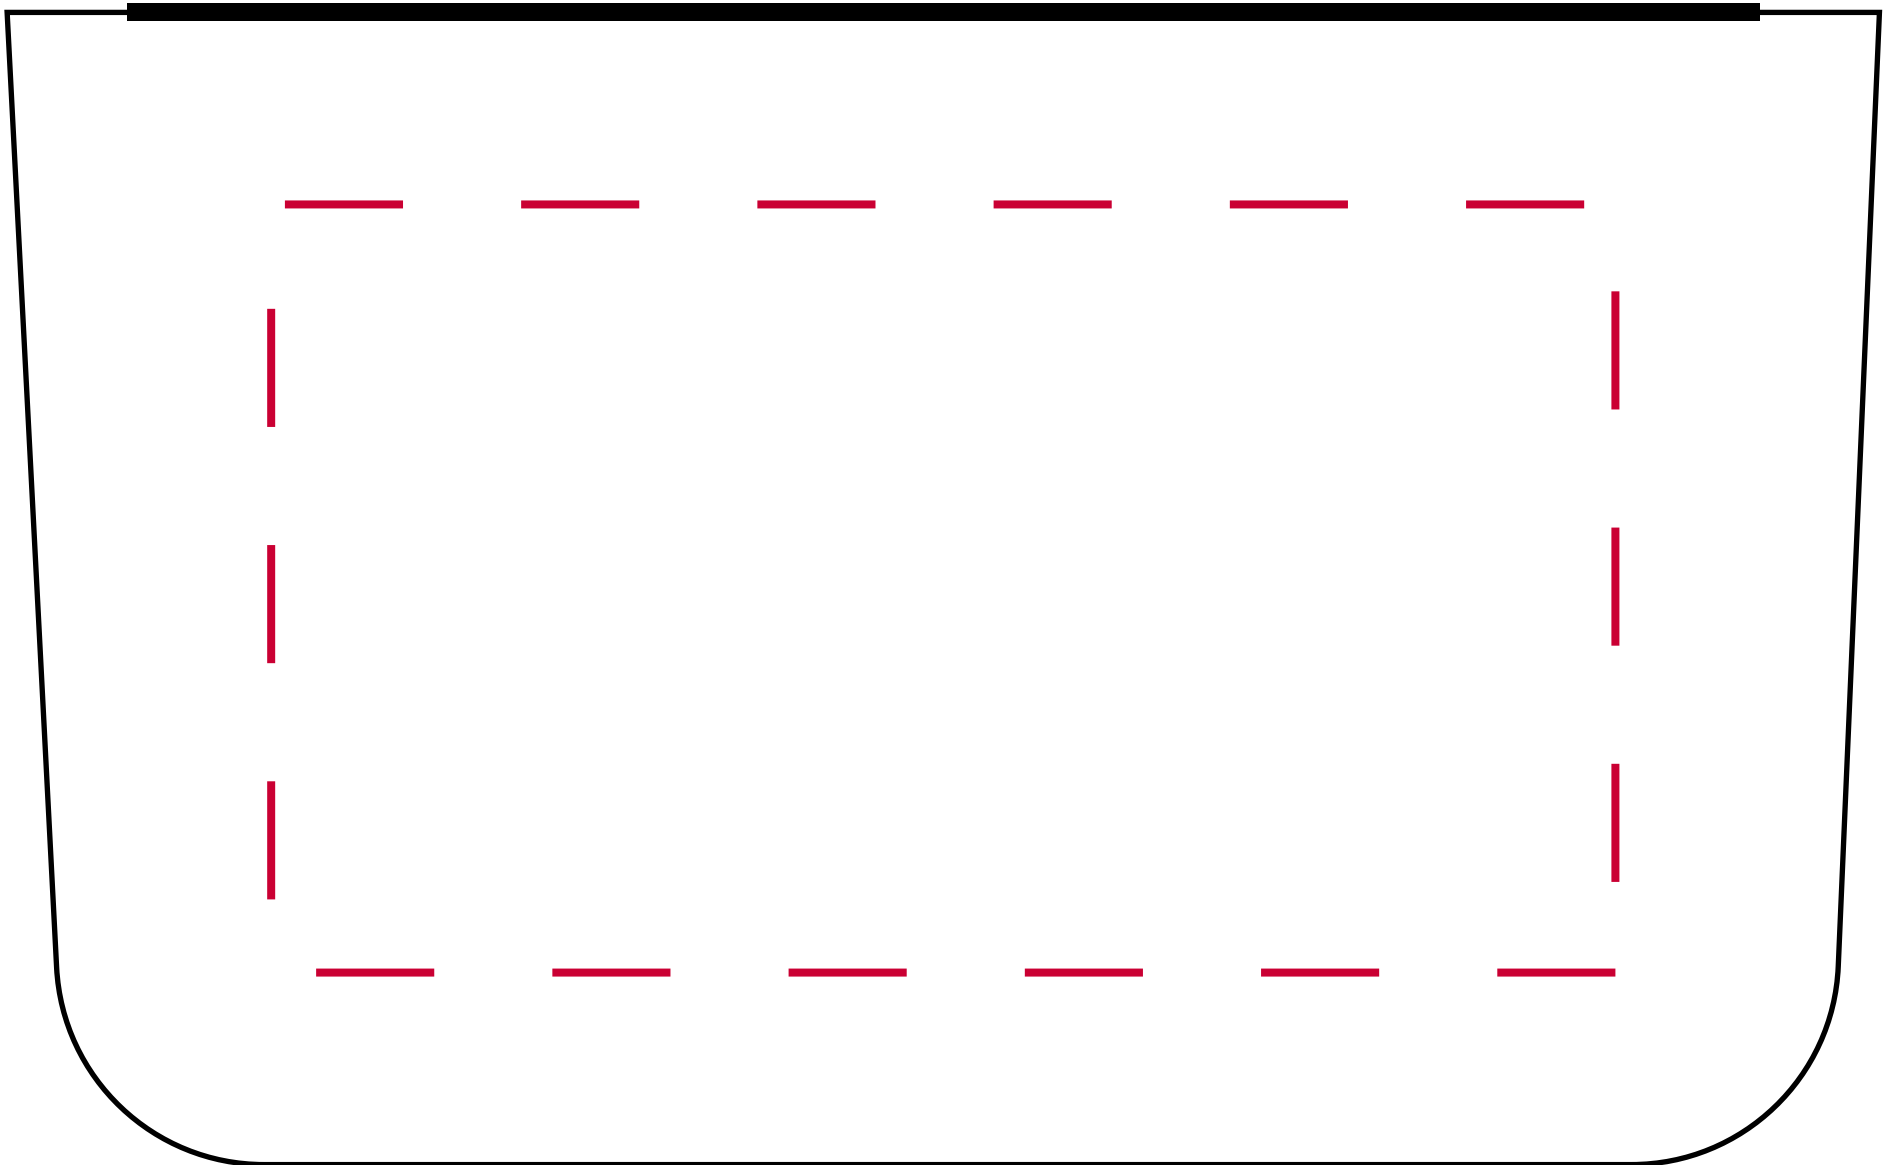

# M1604

Color: Black & White

Bag Size: 9.75"W x 6"H

Imprint Size: 7"W x 4"H

**Please Note:** Dotted lines are used to show max imprint area and will not print on the final bag.