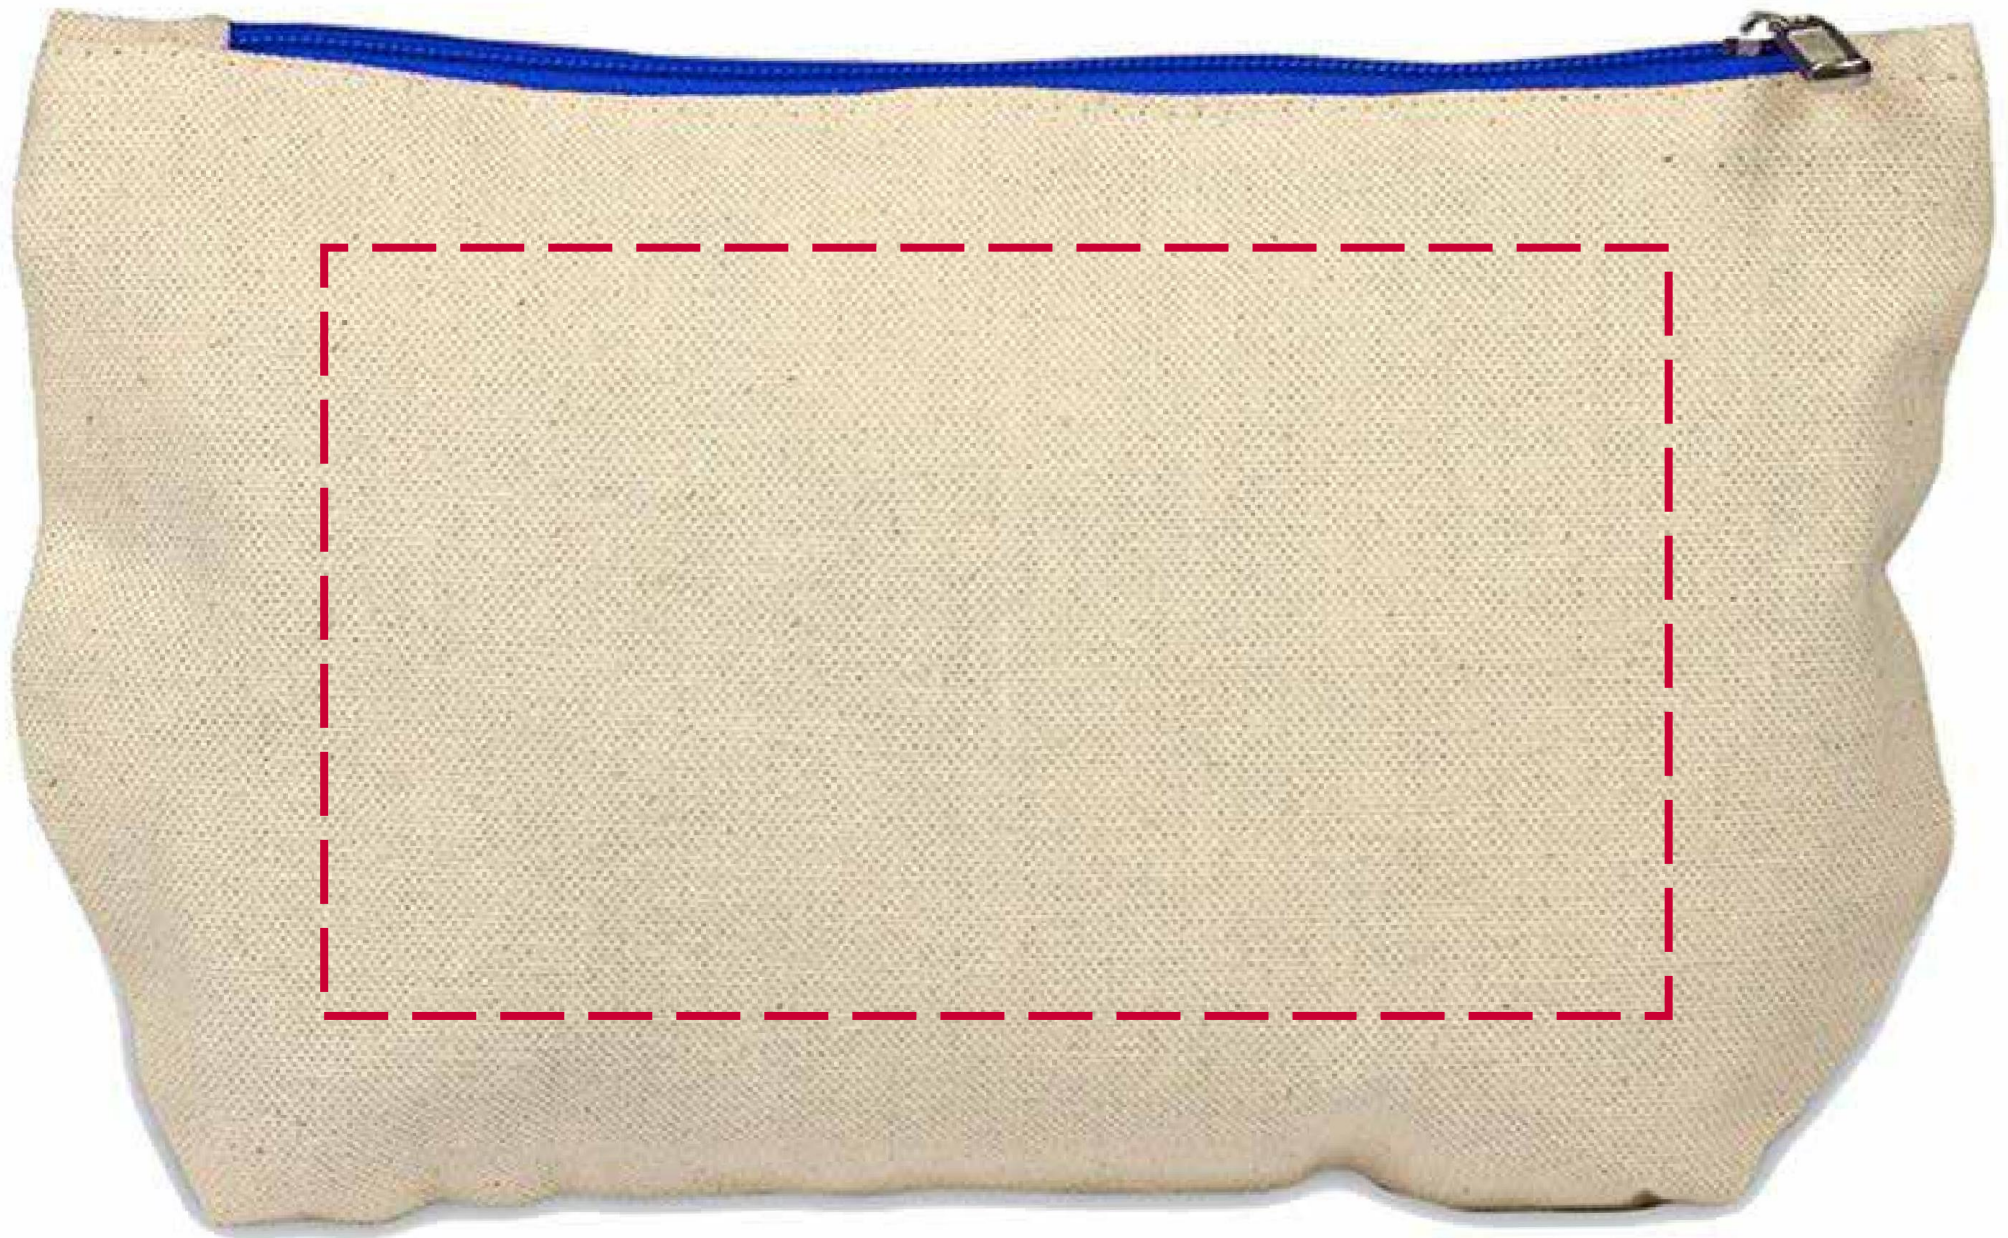

# M1604

Color: Royal

Bag Size: 9.75"W x 6"H

Imprint Size: 7"W x 4"H

**Please Note:** Dotted lines are used to show max imprint area and will not print on the final bag.