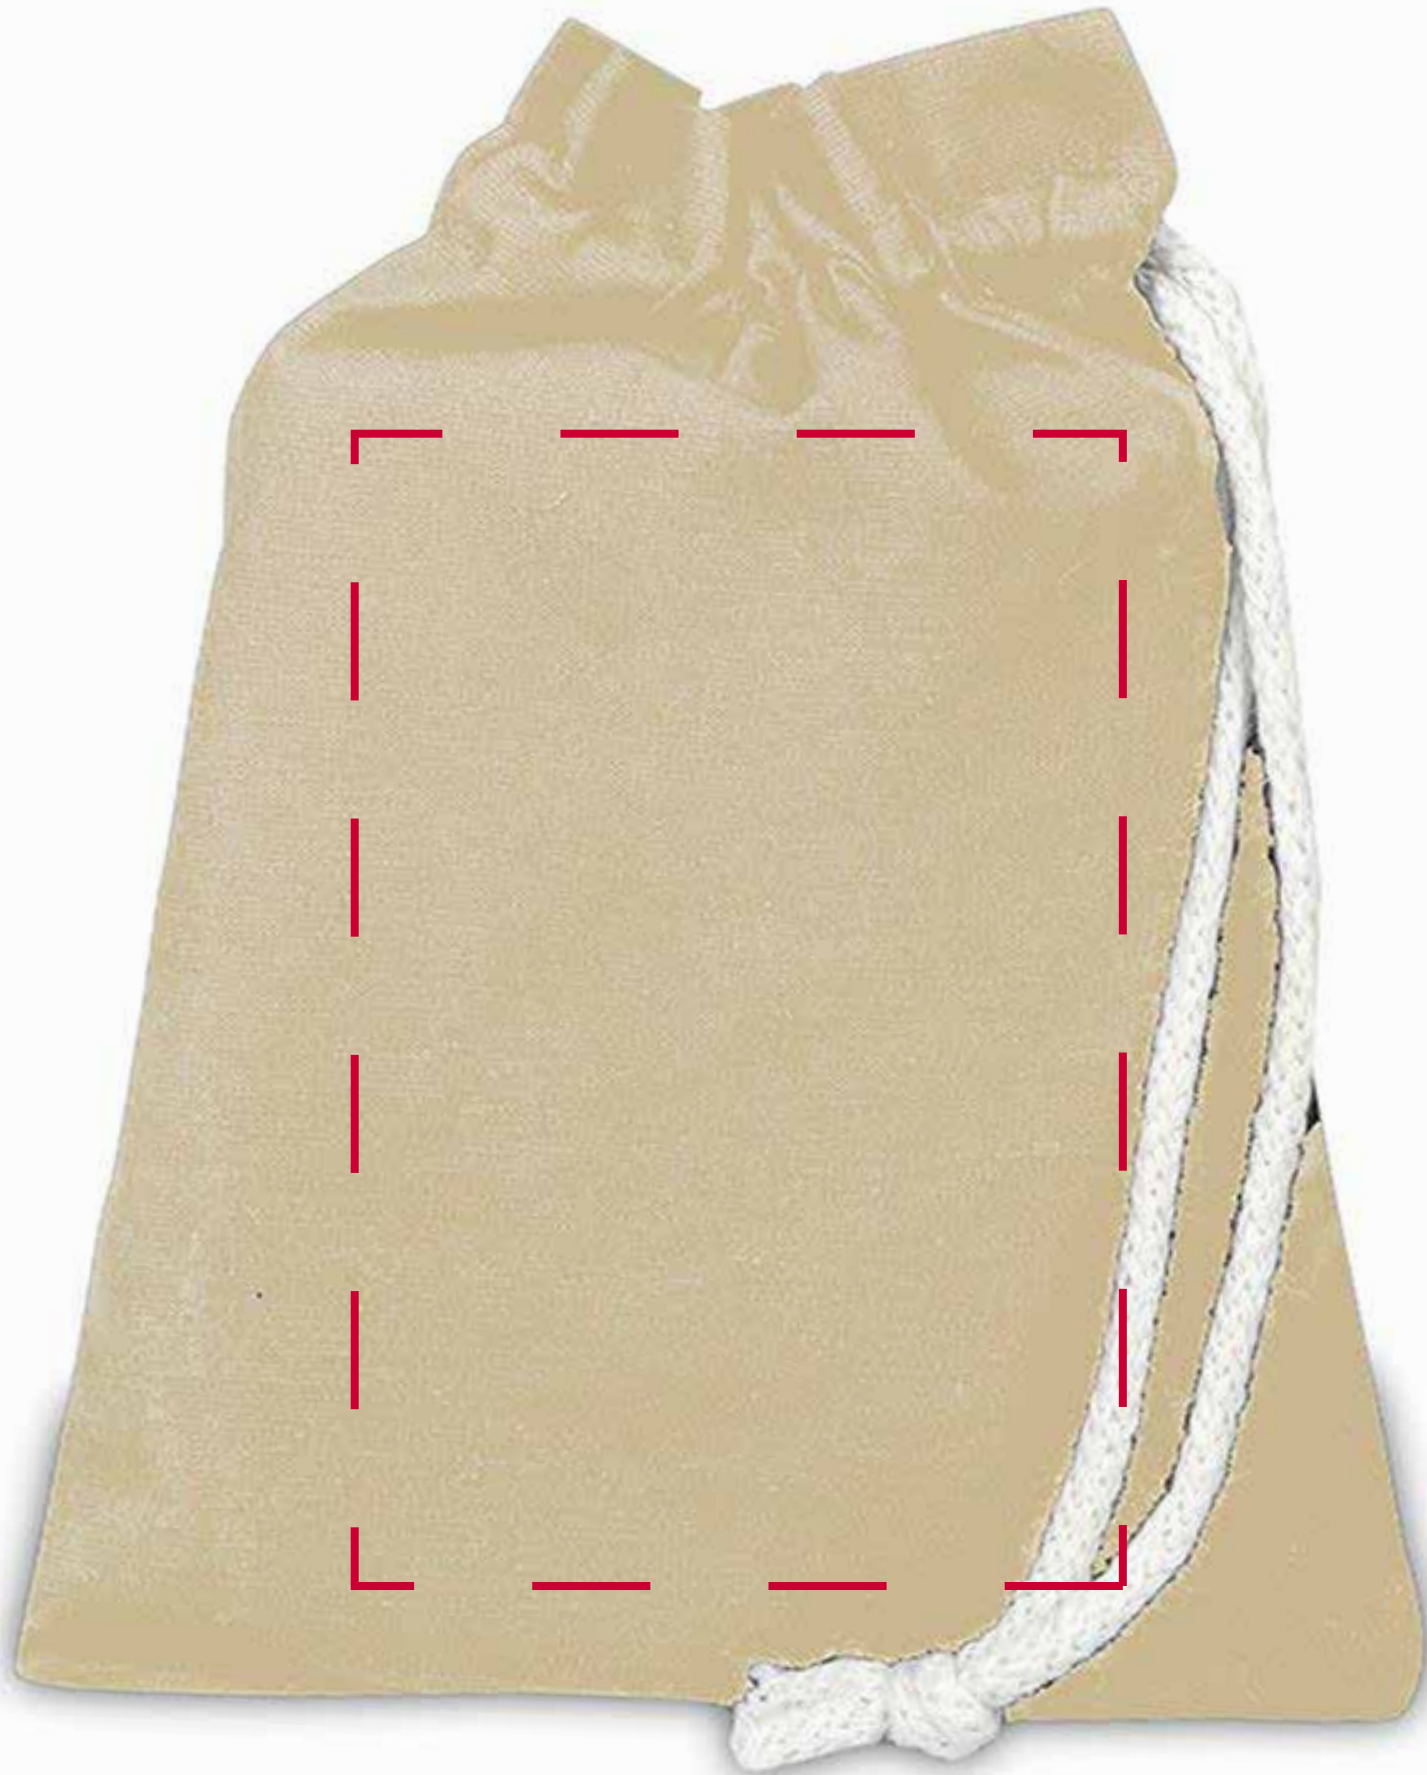

M1602

Color: Natural

Bag Size: 6"W x 8"H

Imprint Size: 4"W x 6"H

Please Note: Dotted lines are used to show max imprint area and will not print on the final bag.