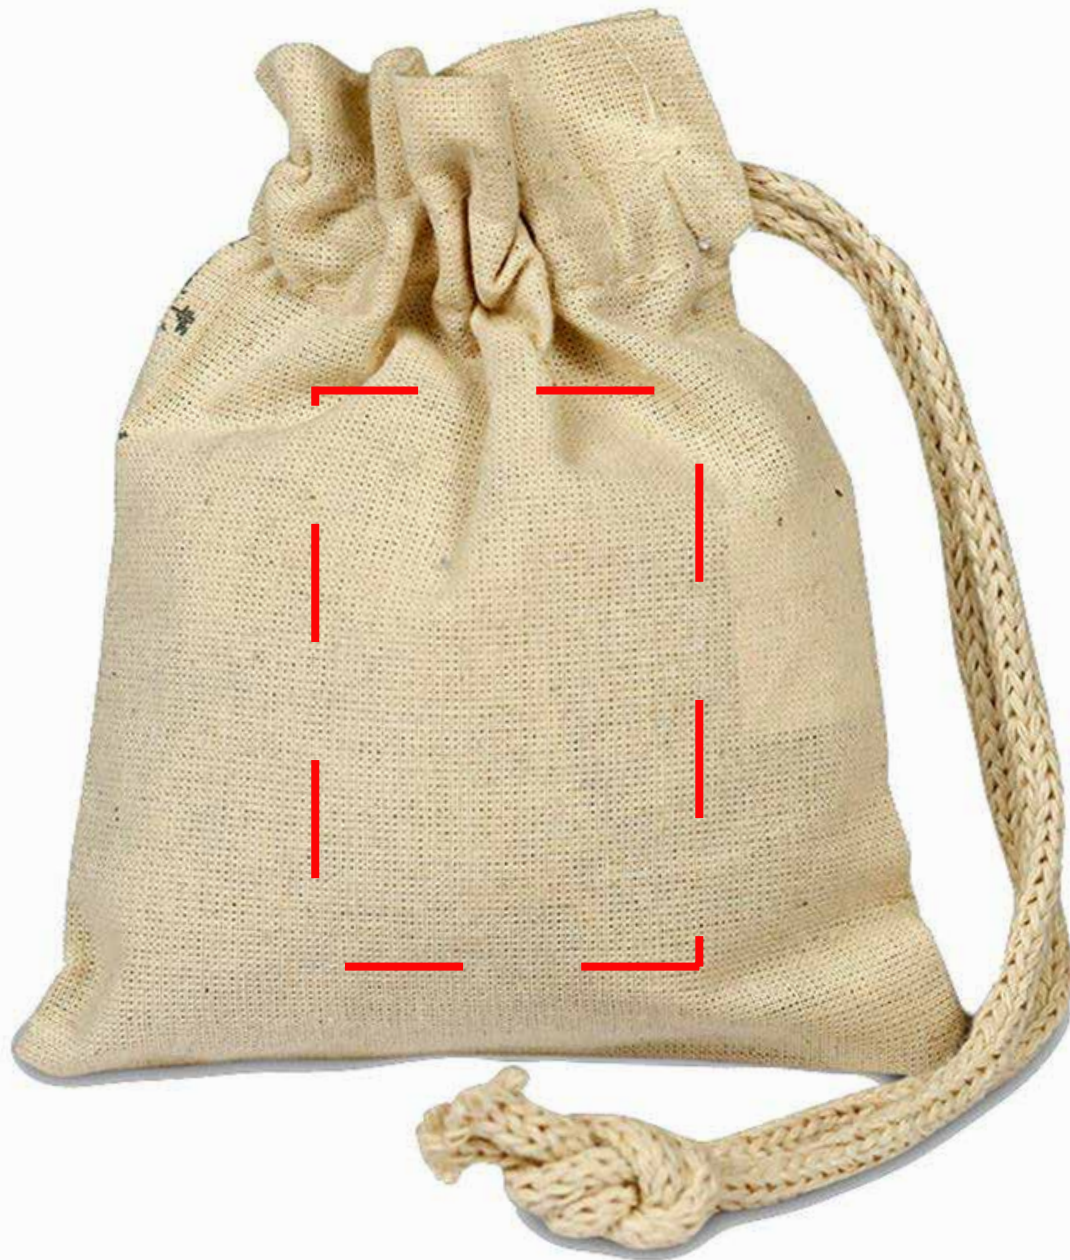

M1601

Color: Natural

Bag Size: 4"W x 5"H

Imprint Size: 2"W x 3"H

Please Note: Dotted lines are used to show max imprint area and will not print on the final bag.