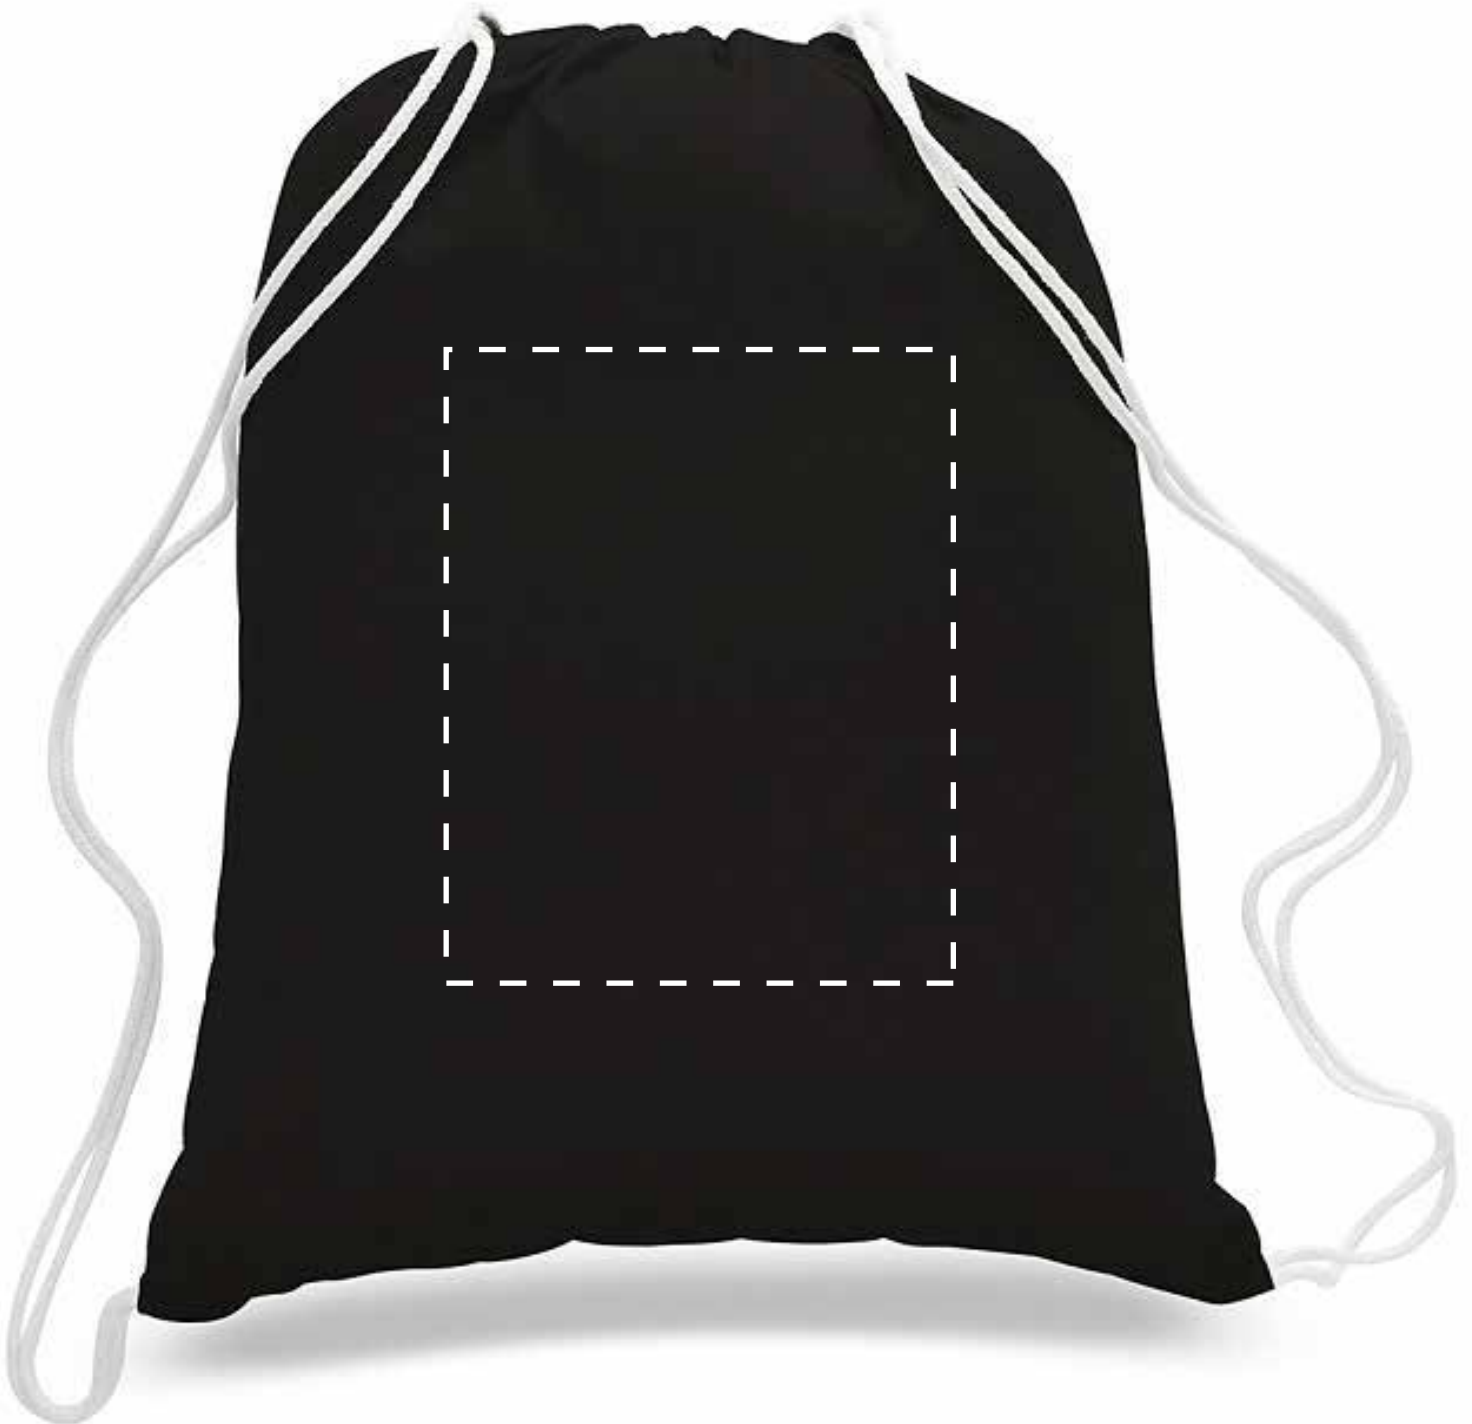

DS4500

Color: Black

Bag Size: 14"W X 18"H

Imprint Size: 8"W X 10"H

Scaled 33%

Please Note: Dotted lines are used to show max imprint area and will not print on the final bag.