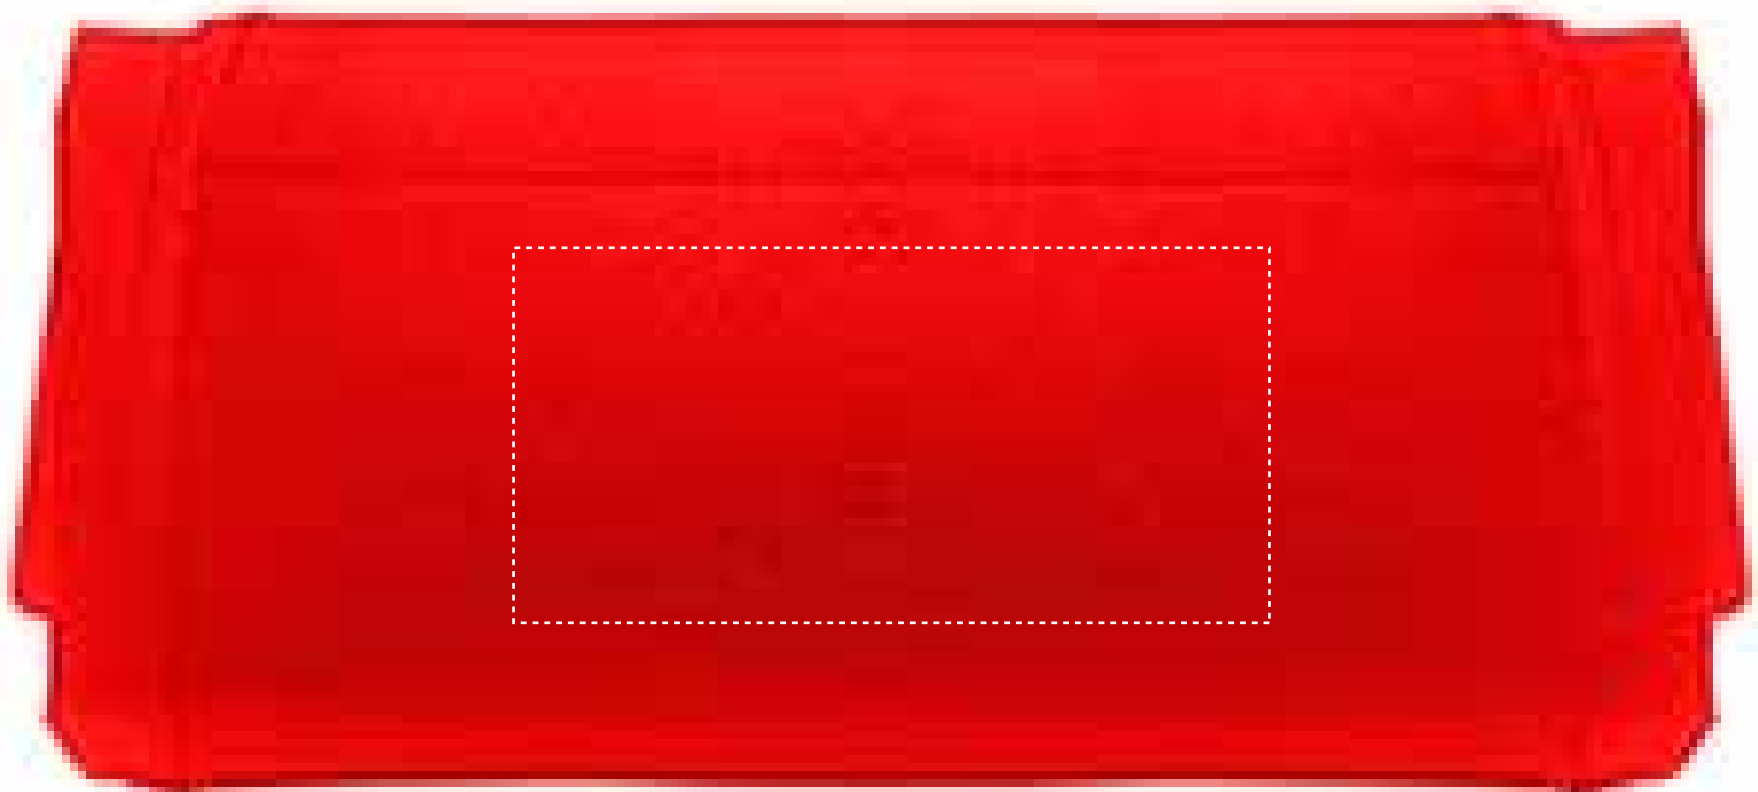

M968

Color: Red

Bag Size: 14.75"W x 14.75"H

Imprint on Front Size: 4"W X 2"H

Please Note: Dotted lines are used to show max imprint size and will not print on the final bag.