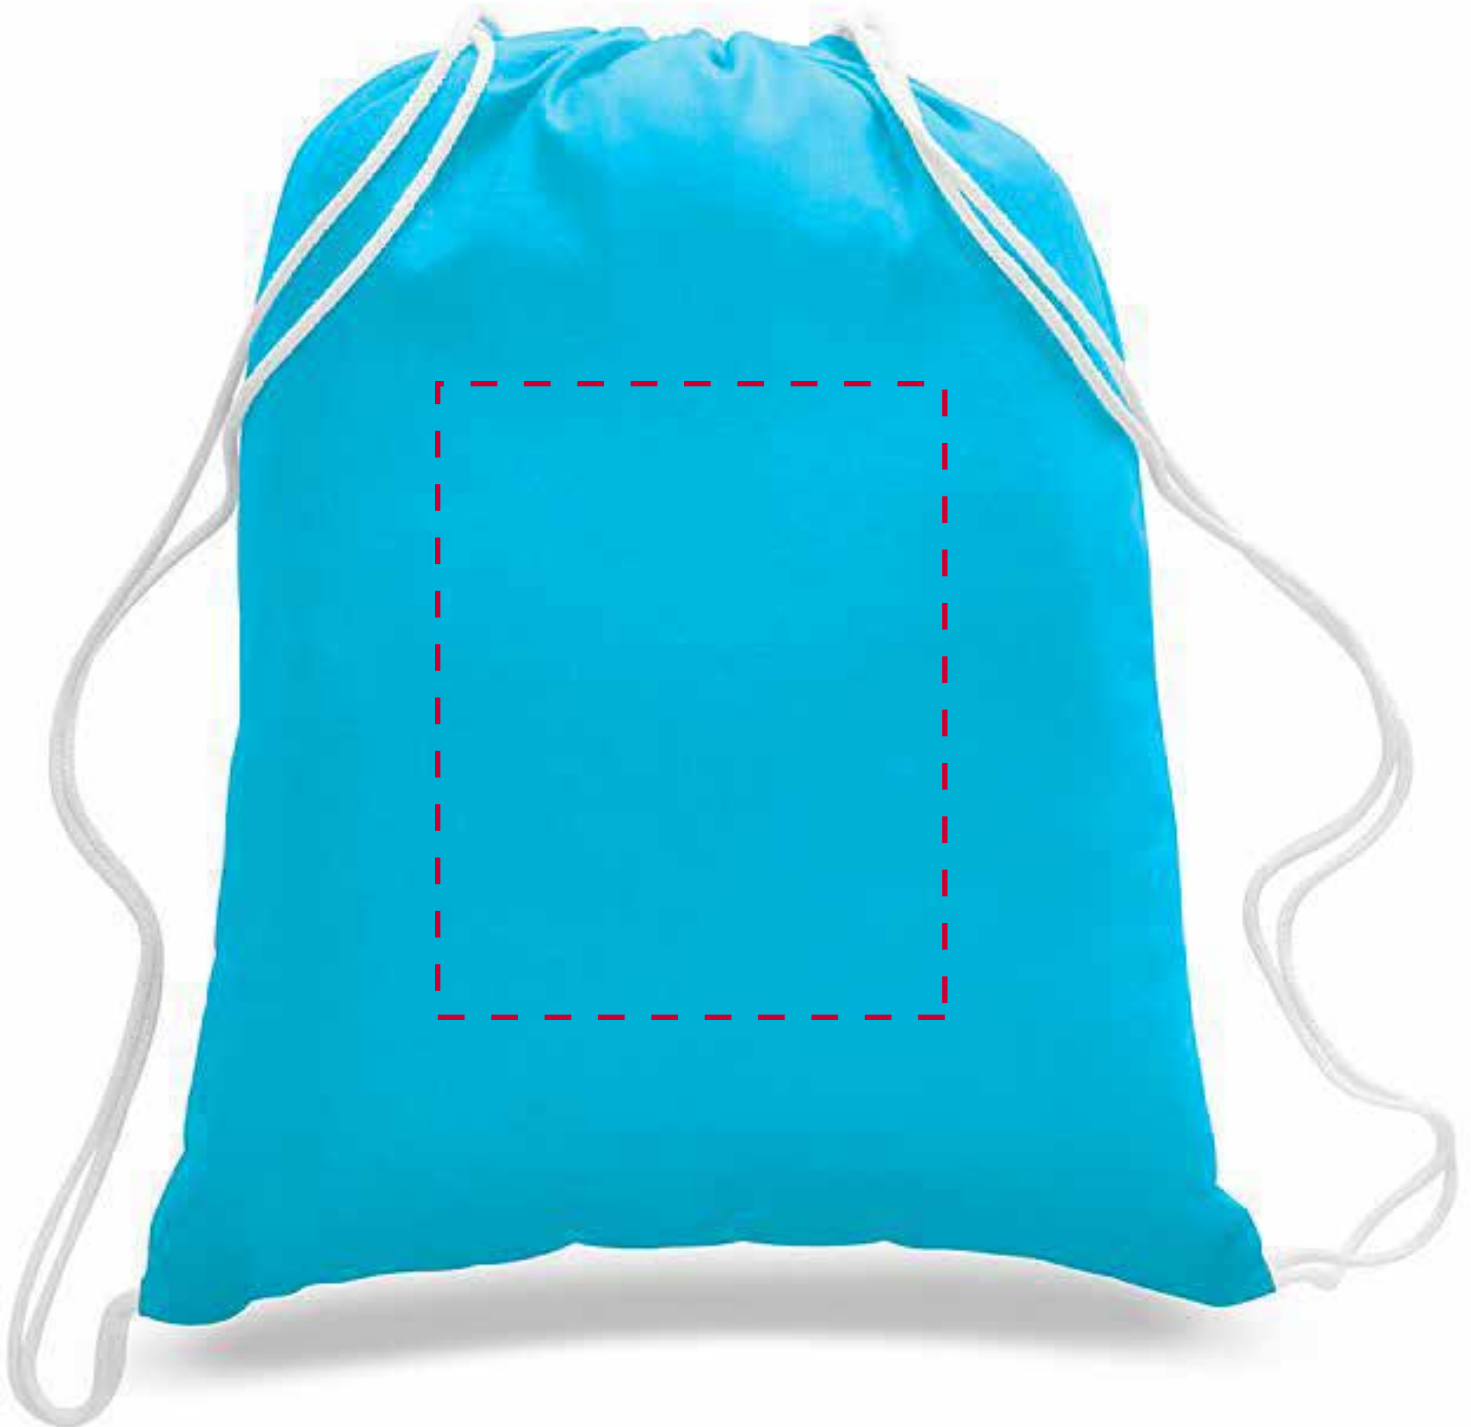

DS4500

Color: Turquoise

Bag Size: 14"W X 18"H

Imprint Size: 8"W X 10"H

Scaled 33%

Please Note: Dotted lines are used to show max imprint area and will not print on the final bag.